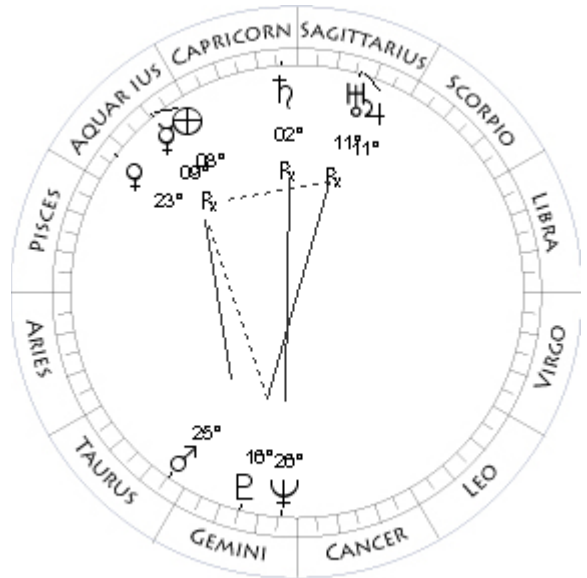

Jul 1, 1900

Aug 1, 1900

Jul 1, 1900

Mo|00Vi39 - 5°08	Ea|09Cp09 - 0°00
Su|09Cn10 - 0°00	Me|09Sc06 + 0°30
Me|04Le58 + 0°30	Ve|04Cp47 - 2°43
Ve|19Cn55 - 2°43R	Ma|08Ta27 - 0°14
Ma|02Ge55 - 0°14	Ju|08Sa44 + 0°48
Ju|02Sa09 + 0°48R	Sa|01Cp58 + 0°59
Sa|01Cp10 + 0°59R	Ur|10Sa50 + 0°02
Ur|09Sa19 + 0°02R	Ne|26Ge48 - 1°12
Ne|27Ge13 - 1°12	Pl|16Ge11 - 9°17
Pl|16Ge44 - 9°17	No|09Sa34 - 0°00

Aug 1, 1900

Mo|14Li34 - 4°08	Ea|08Aq45 - 0°00
Su|08Le45 - 0°00	Me|09Aq07 - 4°54
Me|08Le29 - 4°54R	Ve|23Aq48 - 6°15
Ve|07Cn36 - 6°15	Ma|25Ta49 + 0°10
Ma|24Ge18 + 0°10	Ju|11Sa11 + 0°41
Ju|01Sa02 + 0°41	Sa|02Cp54 + 0°55
Sa|29Sa14 + 0°55R	Ur|11Sa12 + 0°02
Ur|08Sa34 + 0°02R	Ne|26Ge59 - 1°12
Ne|28Ge15 - 1°12	Pl|16Ge16 - 9°19
Pl|17Ge19 - 9°19	No|07Sa56 - 0°00