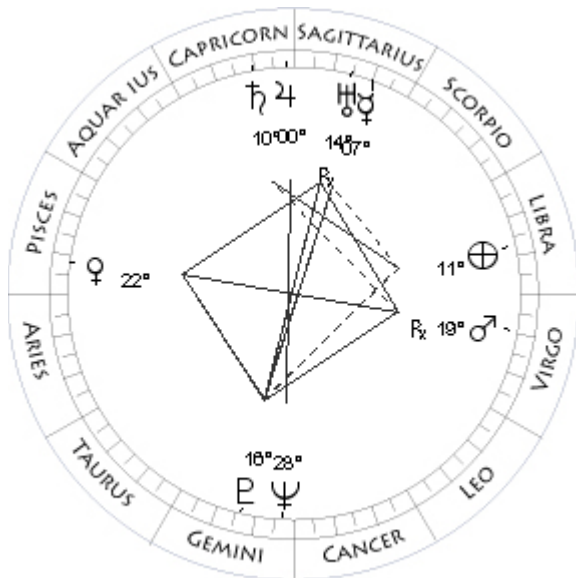

Mar 1, 1901

Apr 1, 1901

Mar 1, 1901

Mo|25Cn59 - 4°21
Su|10Pi14 - 0°00
Me|21Pi23 + 3°22R
Ve|24Aq53 - 1°07
Ma|00Vi07 + 4°20R
Ju|07Cp51 + 0°14
Sa|13Cp59 + 0°33
Ur|16Sa43 - 0°00
Ne|26Ge27 - 1°13R
Pl|15Ge41 - 9°19R
No|26Sc42 - 0°00

Ea|10Vi14 - 0°00
Me|16Le22 + 3°22
Ve|03Aq44 - 1°07
Ma|06Vi07 + 4°20
Ju|28Sa13 + 0°14
Sa|09Cp17 + 0°33
Ur|13Sa45 - 0°00
Ne|28Ge17 - 1°13
Pl|16Ge51 - 9°19

Apr 1, 1901

Mo|12Vi58 - 4°51
Su|11Ar05 - 0°00
Me|13Pi30 - 1°23
Ve|03Ar25 - 1°26
Ma|23Le07 + 3°14R
Ju|11Cp44 + 0°12
Sa|15Cp54 + 0°33
Ur|16Sa51 - 0°00R
Ne|26Ge37 - 1°11
Pl|15Ge52 - 9°12
No|25Sc04 - 0°00

Ea|11Li04 - 0°00
Me|07Sa57 - 1°23
Ve|22Pi50 - 1°26
Ma|19Vi42 + 3°14
Ju|00Cp45 + 0°12
Sa|10Cp13 + 0°33
Ur|14Sa07 - 0°00
Ne|28Ge28 - 1°11
Pl|16Ge56 - 9°12