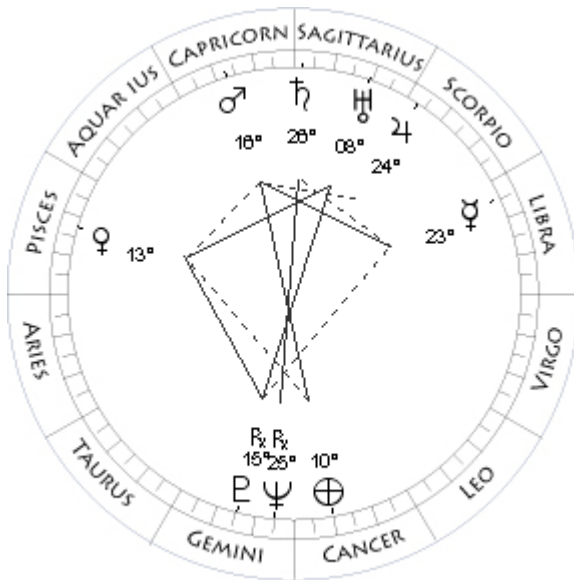

Jan 1, 1900

Feb 1, 1900

Jan 1, 1900

Mo|09Cp37 + 1°45	
Su|10Cp40 - 0°00	Ea|10Cn40 - 0°00
Me|19Sa39 + 1°03	Me|23Li03 + 1°03
Ve|07Aq00 - 1°41	Ve|13Pi56 - 1°41
Ma|14Cp16 - 0°56	Ma|16Cp45 - 0°56
Ju|01Sa15 + 0°49	Ju|24Sc35 + 0°49
Sa|27Sa47 + 1°00	Sa|26Sa32 + 1°00
Ur|10Sa10 + 0°04	Ur|08Sa40 + 0°04
Ne|25Ge12 - 1°18R	Ne|25Ge42 - 1°18
Pl|15Ge14 - 9°47R	Pl|15Ge41 - 9°47
No|19Sa09 - 0°00	

Feb 1, 1900

Mo|02Pi40 + 4°54	
Su|12Aq13 - 0°00	Ea|12Ie13 - 0°00
Me|06Aq16 - 2°00	Me|22Cp50 - 2°00
Ve|15Pi17 - 1°16	Ve|03Ta19 - 1°16
Ma|08Aq24 - 1°04	Ma|05Aq43 - 1°04
Ju|06Sa36 + 0°50	Ju|26Sc59 + 0°50
Sa|01Cp09 + 1°00	Sa|27Sa28 + 1°00
Ur|11Sa38 + 0°04	Ur|09Sa02 + 0°04
Ne|24Ge30 - 1°17R	Ne|25Ge53 - 1°17
Pl|14Ge49 - 9°41R	Pl|15Ge46 - 9°41
No|17Sa31 - 0°00