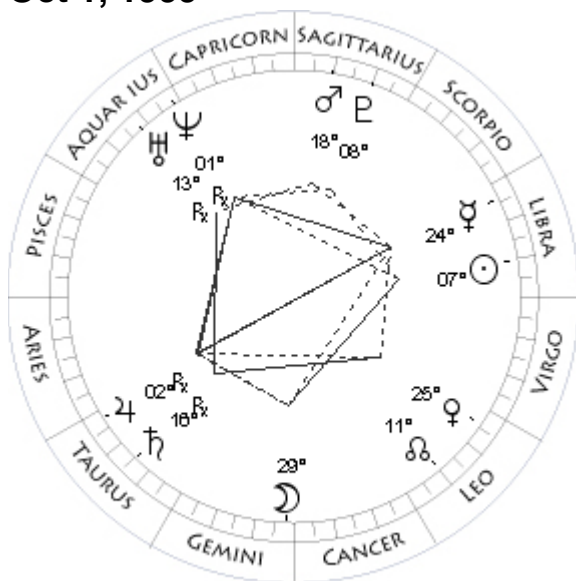

Oct 1, 1999

Sep 1, 1999

Mo|19Ta40 - 5°11	Ea|08Pi37 - 0°00
Su|08Vi37 - 0°00	Me|09Le56 + 1°45
Me|01Vi43 + 1°45	Ve|16Pi04 - 8°03
Ve|20Le35 - 8°03R	Ma|13Cp21 - 1°48
Ma|29Sc11 - 1°48	Ju|25Ar09 - 1°27
Ju|04Ta54 - 1°27R	Sa|11Ta19 - 2°29
Sa|17Ta10 - 2°29R	Ur|15Aq05 - 0°43
Ur|13Aq52 - 0°43R	Ne|03Aq13 + 0°16
Ne|02Aq04 + 0°16R	Pl|10Sa00 +11°20
Pl|07Sa49 +11°20	No|11Le32 - 0°00

Oct 1, 1999

Mo|29Ge05 - 3°26	Ea|07Ar52 - 0°00
Su|07Li52 - 0°00	Me|02Sa39 - 0°37
Me|24Li28 - 0°37	Ve|03Ta52 - 3°32
Ve|25Le47 - 3°32	Ma|18Sa59 - 1°49
Ma|18Sa59 - 1°49	Ju|27Ar54 - 1°32
Ju|02Ta46 - 1°32R	Sa|12Ta24 - 2°35
Sa|16Ta16 - 2°35R	Ur|15Aq25 - 0°42
Ur|13Aq03 - 0°42R	Ne|03Aq24 + 0°16
Ne|01Aq39 + 0°16R	Pl|10Sa12 +11°07
Pl|08Sa16 +11°07	No|09Le56 - 0°00