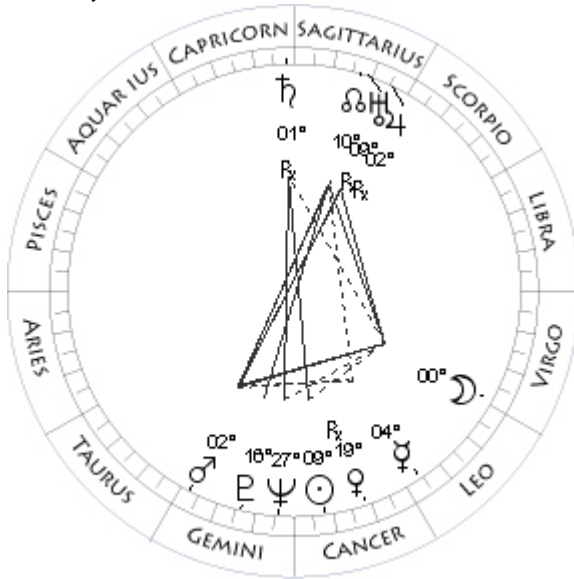

Jul 1, 1900

Aug 1, 1900

Jul 1, 1900

Mo|00Vi39 - 5°08	Ea|09Cp09 - 0°00
Su|09Cn10 - 0°00	Me|09Sc06 + 0°30
Me|04Le58 + 0°30	Ve|04Cp47 - 2°43
Ve|19Cn55 - 2°43R	Ma|08Ta27 - 0°14
Ma|02Ge55 - 0°14	Ju|08Sa44 + 0°48
Ju|02Sa09 + 0°48R	Sa|01Cp58 + 0°59
Sa|01Cp10 + 0°59R	Ur|10Sa50 + 0°02
Ur|09Sa19 + 0°02R	Ne|26Ge48 - 1°12
Ne|27Ge13 - 1°12	Pl|16Ge11 - 9°17
Pl|16Ge44 - 9°17	No|09Sa34 - 0°00

Aug 1, 1900

Mo|14Li34 - 4°08	Ea|08Aq45 - 0°00
Su|08Le45 - 0°00	Me|09Aq07 - 4°54
Me|08Le29 - 4°54R	Ve|23Aq48 - 6°15
Ve|07Cn36 - 6°15	Ma|25Ta49 + 0°10
Ma|24Ge18 + 0°10	Ju|11Sa11 + 0°41
Ju|01Sa02 + 0°41	Sa|02Cp54 + 0°55
Sa|29Sa14 + 0°55R	Ur|11Sa12 + 0°02
Ur|08Sa34 + 0°02R	Ne|26Ge59 - 1°12
Ne|28Ge15 - 1°12	Pl|16Ge16 - 9°19
Pl|17Ge19 - 9°19	No|07Sa56 - 0°00