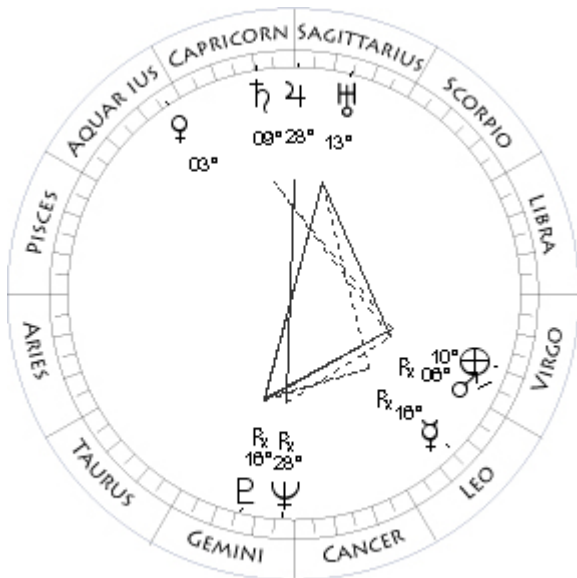

Mar 1, 1901

Apr 1, 1901

Mar 1, 1901

Mo|25Cn59 - 4°21
Su|10Pi14 - 0°00
Me|21Pi23 + 3°22R
Ve|24Aq53 - 1°07
Ma|00Vi07 + 4°20R
Ju|07Cp51 + 0°14
Sa|13Cp59 + 0°33
Ur|16Sa43 - 0°00
Ne|26Ge27 - 1°13R
Pl|15Ge41 - 9°19R
No|26Sc42 - 0°00

Ea|10Vi14 - 0°00
Me|16Le22 + 3°22
Ve|03Aq44 - 1°07
Ma|06Vi07 + 4°20
Ju|28Sa13 + 0°14
Sa|09Cp17 + 0°33
Ur|13Sa45 - 0°00
Ne|28Ge17 - 1°13
Pl|16Ge51 - 9°19

Apr 1, 1901

Mo|12Vi58 - 4°51
Su|11Ar05 - 0°00
Me|13Pi30 - 1°23
Ve|03Ar25 - 1°26
Ma|23Le07 + 3°14R
Ju|11Cp44 + 0°12
Sa|15Cp54 + 0°33
Ur|16Sa51 - 0°00R
Ne|26Ge37 - 1°11
Pl|15Ge52 - 9°12
No|25Sc04 - 0°00

Ea|11Li04 - 0°00
Me|07Sa57 - 1°23
Ve|22Pi50 - 1°26
Ma|19Vi42 + 3°14
Ju|00Cp45 + 0°12
Sa|10Cp13 + 0°33
Ur|14Sa07 - 0°00
Ne|28Ge28 - 1°11
Pl|16Ge56 - 9°12