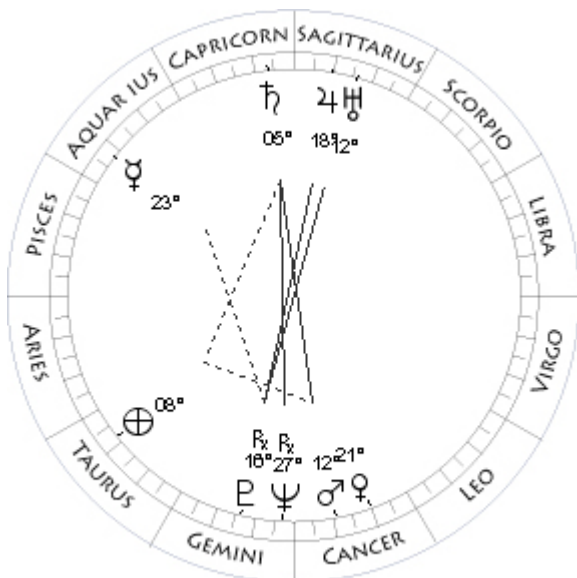

Dec 1, 1900

Nov 1, 1900

Mo|23Aq27 + 5°11	Ea|08Ta37 - 0°00
Su|08Sc38 - 0°00	Me|23Aq25 - 2°53
Me|02Sa05 - 2°53	Ve|21Cn08 + 1°22
Ve|27Vi12 + 1°22	Ma|12Cn21 + 1°38
Ma|19Le46 + 1°38	Ju|18Sa31 + 0°24
Ju|12Sa32 + 0°24	Sa|05Cp40 + 0°42
Sa|01Cp11 + 0°42	Ur|12Sa19 + 0°01
Ur|10Sa44 + 0°01	Ne|27Ge33 - 1°15
Ne|29Ge01 - 1°15R	Pl|16Ge31 - 9°33
Pl|17Ge21 - 9°33R	No|03Sa04 - 0°00

Dec 1, 1900

Mo|02Ar11 + 4°34	Ea|08Ge52 - 0°00
Su|08Sa53 - 0°00	Me|05Le13 + 2°38
Me|20Sc21 + 2°38	Ve|09Vi52 + 1°58
Ve|03Sc10 + 1°58	Ma|26Cn15 + 2°19
Ma|03Vi17 + 2°19	Ju|20Sa56 + 0°21
Ju|19Sa03 + 0°21	Sa|06Cp34 + 0°38
Sa|04Cp11 + 0°38	Ur|12Sa40 + 0°01
Ur|12Sa29 + 0°01	Ne|27Ge44 - 1°15
Ne|28Ge22 - 1°15R	Pl|16Ge36 - 9°34
Pl|16Ge50 - 9°34R	No|01Sa28 - 0°00