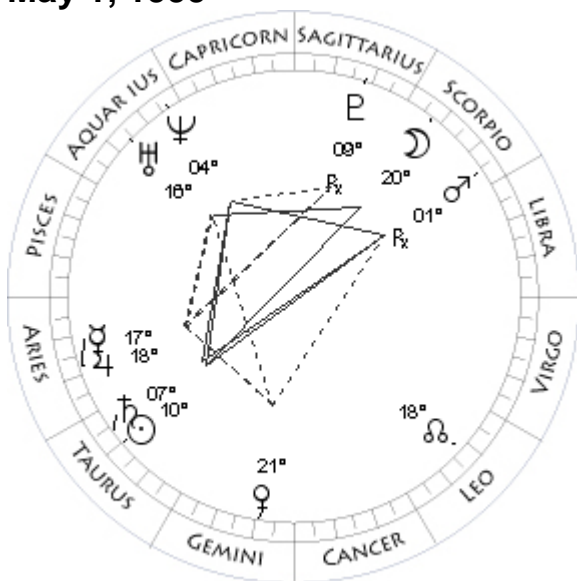

May 1, 1999

Jun 1, 1999

May 1, 1999

Mo|20Sc17 + 4°59	Ea|10Sc41 - 0°00
Su|10Ta41 - 0°00	Me|09Aq12 - 2°42
Me|17Ar46 - 2°42	Ve|29Le40 + 2°16
Ve|21Ge55 + 2°16	Ma|07Sc22 + 1°04
Ma|01Sc35 + 1°04R	Ju|13Ar52 - 1°06
Ju|18Ar18 - 1°06	Sa|06Ta54 - 2°11
Sa|07Ta16 - 2°11	Ur|13Aq44 - 0°40
Ur|16Aq37 - 0°40	Ne|02Aq29 + 0°17
Ne|04Aq23 + 0°17	Pl|09Sa11 +11°52
Pl|09Sa54 +11°52R	No|18Le02 - 0°00

Jun 1, 1999

Mo|04Cp56 + 3°15	Ea|10Sa34 - 0°00
Su|10Ge34 - 0°00	Me|16Cn21 + 1°27
Me|18Ge46 + 1°27	Ve|19Li53 + 2°36
Ve|25Cn34 + 2°36	Ma|22Sc44 - 0°14
Ma|24Li30 - 0°14R	Ju|16Ar43 - 1°09
Ju|25Ar06 - 1°09	Sa|08Ta01 - 2°12
Sa|11Ta07 - 2°12	Ur|14Aq05 - 0°41
Ur|16Aq45 - 0°41R	Ne|02Aq40 + 0°17
Ne|04Aq13 + 0°17R	Pl|09Sa24 +11°52
Pl|09Sa06 +11°52R	No|16Le24 - 0°00