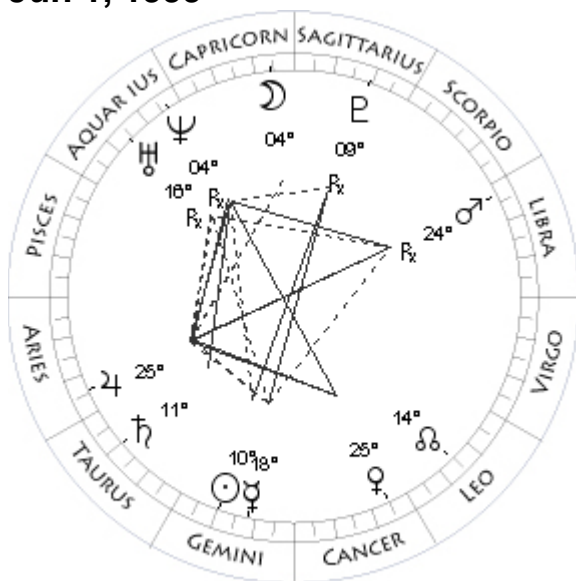

Jun 1, 1999

May 1, 1999

Mo|20Sc17 + 4°59	Ea|10Sc41 - 0°00
Su|10Ta41 - 0°00	Me|09Aq12 - 2°42
Me|17Ar46 - 2°42	Ve|29Le40 + 2°16
Ve|21Ge55 + 2°16	Ma|07Sc22 + 1°04
Ma|01Sc35 + 1°04R	Ju|13Ar52 - 1°06
Ju|18Ar18 - 1°06	Sa|06Ta54 - 2°11
Sa|07Ta16 - 2°11	Ur|13Aq44 - 0°40
Ur|16Aq37 - 0°40	Ne|02Aq29 + 0°17
Ne|04Aq23 + 0°17	Pl|09Sa11 +11°52
Pl|09Sa54 +11°52R	No|18Le02 - 0°00

Jun 1, 1999

Mo|04Cp56 + 3°15	Ea|10Sa34 - 0°00
Su|10Ge34 - 0°00	Me|16Cn21 + 1°27
Me|18Ge46 + 1°27	Ve|19Li53 + 2°36
Ve|25Cn34 + 2°36	Ma|22Sc44 - 0°14
Ma|24Li30 - 0°14R	Ju|16Ar43 - 1°09
Ju|25Ar06 - 1°09	Sa|08Ta01 - 2°12
Sa|11Ta07 - 2°12	Ur|14Aq05 - 0°41
Ur|16Aq45 - 0°41R	Ne|02Aq40 + 0°17
Ne|04Aq13 + 0°17R	Pl|09Sa24 +11°52
Pl|09Sa06 +11°52R	No|16Le24 - 0°00