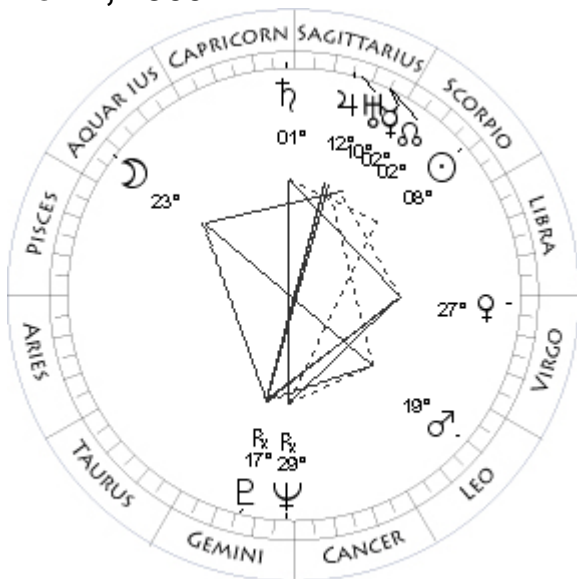

Nov 1, 1900

Dec 1, 1900

Nov 1, 1900

Mo|23Aq27 + 5°11	Ea|08Ta37 - 0°00
Su|08Sc38 - 0°00	Me|23Aq25 - 2°53
Me|02Sa05 - 2°53	Ve|21Cn08 + 1°22
Ve|27Vi12 + 1°22	Ma|12Cn21 + 1°38
Ma|19Le46 + 1°38	Ju|18Sa31 + 0°24
Ju|12Sa32 + 0°24	Sa|05Cp40 + 0°42
Sa|01Cp11 + 0°42	Ur|12Sa19 + 0°01
Ur|10Sa44 + 0°01	Ne|27Ge33 - 1°15
Ne|29Ge01 - 1°15R	Pl|16Ge31 - 9°33
Pl|17Ge21 - 9°33R	No|03Sa04 - 0°00

Dec 1, 1900

Mo|02Ar11 + 4°34	Ea|08Ge52 - 0°00
Su|08Sa53 - 0°00	Me|05Le13 + 2°38
Me|20Sc21 + 2°38	Ve|09Vi52 + 1°58
Ve|03Sc10 + 1°58	Ma|26Cn15 + 2°19
Ma|03Vi17 + 2°19	Ju|20Sa56 + 0°21
Ju|19Sa03 + 0°21	Sa|06Cp34 + 0°38
Sa|04Cp11 + 0°38	Ur|12Sa40 + 0°01
Ur|12Sa29 + 0°01	Ne|27Ge44 - 1°15
Ne|28Ge22 - 1°15R	Pl|16Ge36 - 9°34
Pl|16Ge50 - 9°34R	No|01Sa28 - 0°00