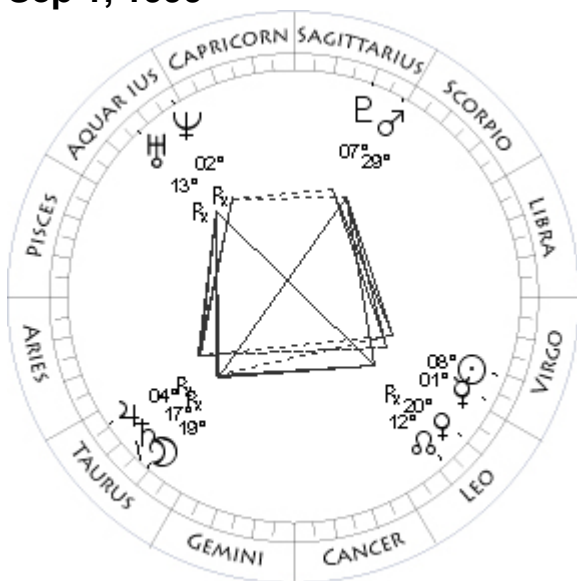

Sep 1, 1999

Oct 1, 1999

Sep 1, 1999

Mo|19Ta40 - 5°11	Ea|08Pi37 - 0°00
Su|08Vi37 - 0°00	Me|09Le56 + 1°45
Me|01Vi43 + 1°45	Ve|16Pi04 - 8°03
Ve|20Le35 - 8°03R	Ma|13Cp21 - 1°48
Ma|29Sc11 - 1°48	Ju|25Ar09 - 1°27
Ju|04Ta54 - 1°27R	Sa|11Ta19 - 2°29
Sa|17Ta10 - 2°29R	Ur|15Aq05 - 0°43
Ur|13Aq52 - 0°43R	Ne|03Aq13 + 0°16
Ne|02Aq04 + 0°16R	Pl|10Sa00 +11°20
Pl|07Sa49 +11°20	No|11Le32 - 0°00

Oct 1, 1999

Mo|29Ge05 - 3°26	Ea|07Ar52 - 0°00
Su|07Li52 - 0°00	Me|02Sa39 - 0°37
Me|24Li28 - 0°37	Ve|03Ta52 - 3°32
Ve|25Le47 - 3°32	Ma|18Sa59 - 1°49
Ma|18Sa59 - 1°49	Ju|27Ar54 - 1°32
Ju|02Ta46 - 1°32R	Sa|12Ta24 - 2°35
Sa|16Ta16 - 2°35R	Ur|15Aq25 - 0°42
Ur|13Aq03 - 0°42R	Ne|03Aq24 + 0°16
Ne|01Aq39 + 0°16R	Pl|10Sa12 +11°07
Pl|08Sa16 +11°07	No|09Le56 - 0°00