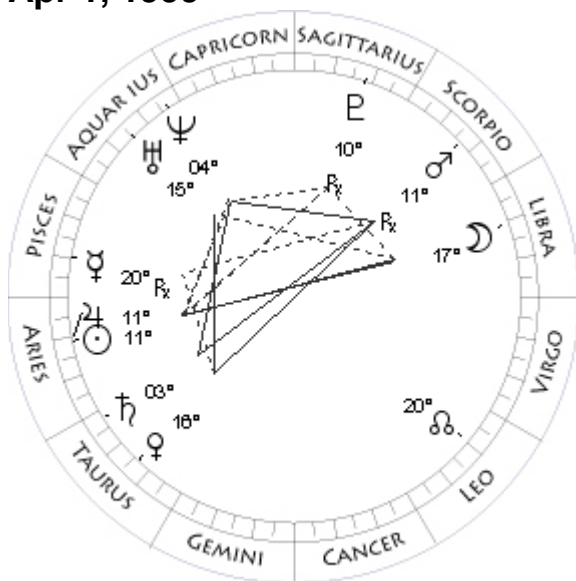

Mar 1, 1999

Apr 1, 1999

Mar 1, 1999

Mo|01Vi02 + 0°49	Ea|10Vi27 - 0°00
Su|10Pi27 - 0°00	Me|21Ge11 + 1°12
Me|28Pi22 + 1°12	Ve|20Ta59 - 0°45
Ve|09Ar24 - 0°45	Ma|08Li56 + 2°11
Ma|10Sc33 + 2°11	Ju|08Ar16 - 1°06
Ju|03Ar44 - 1°06	Sa|04Ta44 - 2°17
Sa|00Ta03 - 2°17	Ur|13Aq04 - 0°38
Ur|14Aq20 - 0°38	Ne|02Aq07 + 0°17
Ne|03Aq15 + 0°17	Pl|08Sa47 +11°37
Pl|10Sa28 +11°37	No|21Le16 - 0°00
No|21Le16 - 0°00	

Apr 1, 1999

Mo|17Li28 + 4°15	Ea|11Li19 - 0°00
Su|11Ar19 - 0°00	Me|12Sc21 + 0°30
Me|20Pi55 + 0°30R	Ve|10Cn57 + 0°49
Ve|16Ta56 + 0°49	Ma|23Li08 + 2°00
Ma|11Sc00 + 2°00R	Ju|11Ar07 - 1°05
Ju|11Ar09 - 1°05	Sa|05Ta50 - 2°13
Sa|03Ta29 - 2°13	Ur|13Aq25 - 0°39
Ur|15Aq47 - 0°39	Ne|02Aq18 + 0°17
Ne|04Aq03 + 0°17	Pl|10Sa25 +11°46R
Pl|10Sa25 +11°46R	No|19Le38 - 0°00
No|19Le38 - 0°00