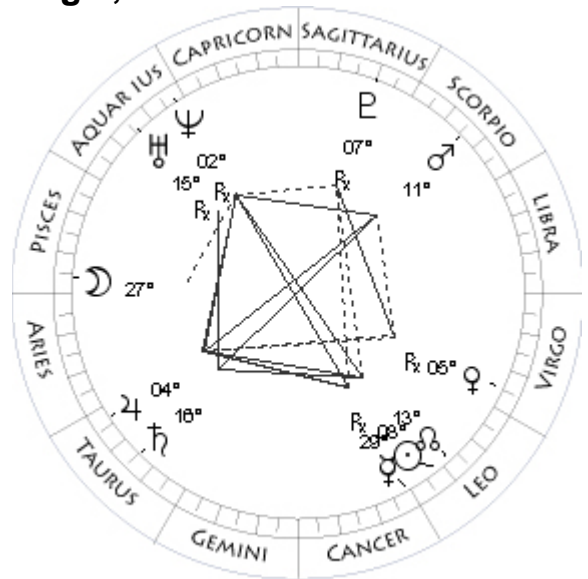

Aug 1, 1999

Jul 1, 1999

Mo|08Aq37 + 0°25	Ea|09Cp14 - 0°00
Su|09Cn14 - 0°00	Me|21Sc15 - 0°12
Me|04Le36 - 0°12	Ve|07Sa54 + 0°41
Ve|22Le46 + 0°41	Ma|08Sa23 - 1°06
Ma|28Li51 - 1°06	Ju|19Ar28 - 1°13
Ju|00Ta30 - 1°13	Sa|09Ta05 - 2°16
Sa|14Ta16 - 2°16	Ur|14Aq24 - 0°42
Ur|16Aq10 - 0°42R	Ne|02Aq50 + 0°17
Ne|03Aq38 + 0°17R	Pl|09Sa36 +11°46
Pl|08Sa21 +11°46R	No|14Le49 - 0°00

Aug 1, 1999

Mo|27Pi18 - 3°42	Ea|08Aq49 - 0°00
Su|08Le49 - 0°00	Me|23Aq21 - 4°26
Me|29Cn40 - 4°26R	Ve|27Cp00 - 4°44
Ve|05Vi01 - 4°44R	Ma|11Sc37 - 1°35
Ma|11Sc37 - 1°35	Ma|25Sa25 - 1°35
Ju|04Ta05 - 1°20	Ju|22Ar18 - 1°20
Sa|16Ta28 - 2°22	Sa|10Ta12 - 2°22
Ur|15Aq04 - 0°43R	Ur|14Aq45 - 0°43
Ne|02Aq49 + 0°17R	Ne|03Aq02 + 0°17
Pl|07Sa50 +11°35R	Pl|09Sa48 +11°35
No|13Le10 - 0°00