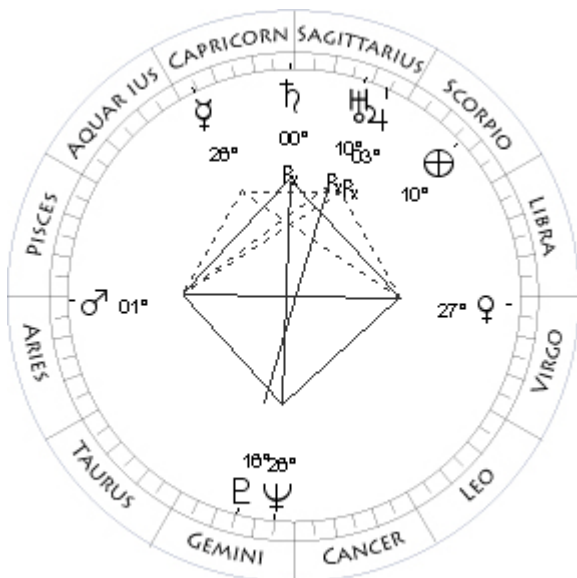

Jun 1, 1900

May 1, 1900

Mo|10Ge44 + 0°02	
Su|10Ta39 - 0°00	Ea|10Sc39 - 0°00
Me|15Ar26 - 2°53	Me|26Cp02 - 2°53
Ve|26Ge07 + 3°27	Ve|27Vi13 + 3°27
Ma|18Ar00 - 0°50	Ma|01Ar50 - 0°50
Ju|09Sa05 + 0°55R	Ju|03Sa56 + 0°55
Sa|04Cp48 + 1°01R	Sa|00Cp08 + 1°01
Ur|11Sa40 + 0°03R	Ur|10Sa06 + 0°03
Ne|25Ge05 - 1°13	Ne|26Ge26 - 1°13
Pl|15Ge22 - 9°21	Pl|16Ge01 - 9°21
No|12Sa48 - 0°00	

Jun 1, 1900

Mo|28Cn03 - 3°52	
Su|10Ge31 - 0°00	Ea|10Sa30 - 0°00
Me|13Ge16 + 0°57	Me|22Ge23 + 0°57
Ve|19Cn52 + 2°36	Ve|17Sc07 + 2°36
Ma|11Ta15 - 0°34	Ma|20Ar49 - 0°34
Ju|05Sa24 + 0°53R	Ju|06Sa22 + 0°53
Sa|03Cp19 + 1°01R	Sa|01Cp04 + 1°01
Ur|10Sa29 + 0°03R	Ur|10Sa29 + 0°03
Ne|26Ge06 - 1°12	Ne|26Ge37 - 1°12
Pl|16Ge03 - 9°17	Pl|16Ge06 - 9°17
No|11Sa10 - 0°00