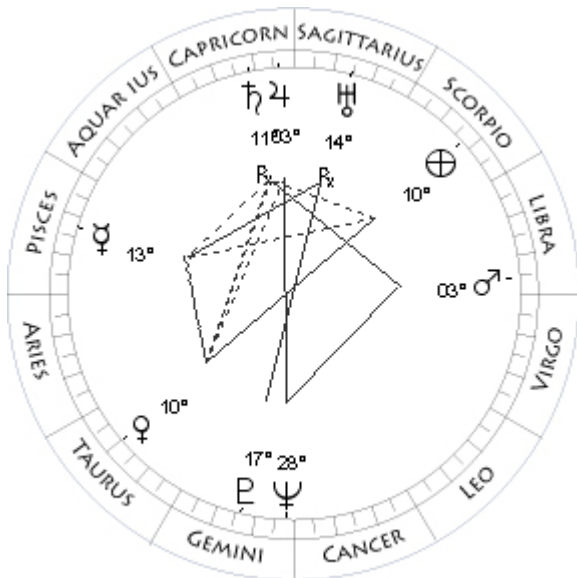

Jun 1, 1901

May 1, 1901

Mo|15Li52 - 3°10	Ea|10Sc25 - 0°00
Su|10Ta25 - 0°00	Me|13Pi43 - 1°52
Me|26Ar02 - 1°52	Ve|10Ta41 - 0°49
Ve|10Ta32 - 0°49	Ma|03Li00 + 2°06
Ma|27Le02 + 2°06	Ju|03Cp12 + 0°10
Ju|13Cp04 + 0°10	Sa|11Cp07 + 0°32
Sa|16Cp22 + 0°32R	Ur|14Sa28 - 0°01
Ur|16Sa15 - 0°01R	Ne|28Ge39 - 1°10
Ne|27Ge15 - 1°10	Pl|17Ge01 - 9°06
Pl|16Ge20 - 9°06	No|23Sc28 - 0°00

Jun 1, 1901

Mo|00Sa08 + 0°42	Ea|10Sa16 - 0°00
Su|10Ge17 - 0°00	Me|06Vi35 + 2°09
Me|29Ge12 + 2°09	Ve|00Cn34 + 0°22
Ve|18Ge41 + 0°22	Ma|17Li04 + 1°13
Ma|08Vi21 + 1°13	Ju|05Cp45 + 0°06
Ju|11Cp33 + 0°06R	Sa|12Cp03 + 0°31
Sa|15Cp23 + 0°31R	Ur|14Sa50 - 0°01
Ur|15Sa06 - 0°01R	Ne|28Ge50 - 1°09
Ne|28Ge14 - 1°09	Pl|17Ge06 - 9°03
Pl|17Ge00 - 9°03	No|21Sc50 - 0°00