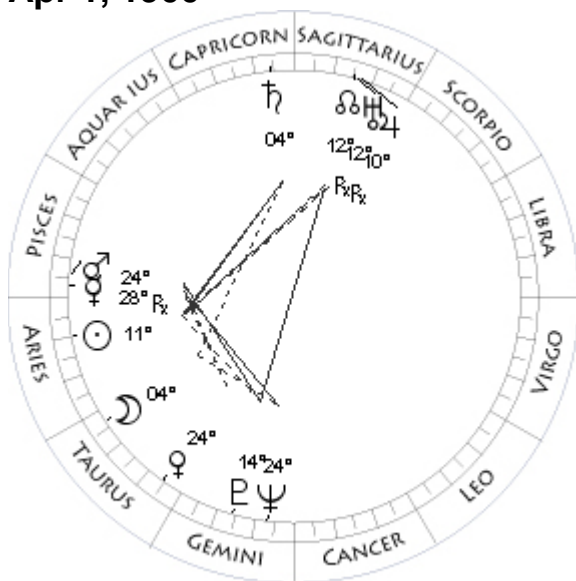

Mar 1, 1900

Apr 1, 1900

Mar 1, 1900

Mo|10Pi50 + 4°59
Su|10Pi29 - 0°00
Me|26Pi20 + 0°20
Ve|19Ar06 + 0°06
Ma|00Pi28 - 1°05
Ju|09Sa48 + 0°52
Sa|03Cp30 + 1°00
Ur|12Sa22 + 0°03
Ne|24Ge13 - 1°16R
Pl|14Ge42 - 9°34
No|16Sa02 - 0°00

Ea|10Vi28 - 0°00
Me|27Ta03 + 0°20
Ve|18Ge17 + 0°06
Ma|23Aq18 - 1°05
Ju|29Sc10 + 0°52
Sa|28Sa18 + 1°00
Ur|09Sa22 + 0°03
Ne|26Ge04 - 1°16
Pl|15Ge51 - 9°34

Apr 1, 1900

Mo|04Ta17 + 3°10
Su|11Ar19 - 0°00
Me|28Pi20 + 1°30R
Ve|24Ta51 + 2°06
Ma|24Pi49 - 1°01
Ju|10Sa50 + 0°54R
Sa|04Cp54 + 1°01
Ur|12Sa23 + 0°03R
Ne|24Ge25 - 1°14
Pl|14Ge54 - 9°27
No|14Sa23 - 0°00

Ea|11Li19 - 0°00
Me|29Li41 + 1°30
Ve|08Le30 + 2°06
Ma|12Pi58 - 1°01
Ju|01Sa35 + 0°54
Sa|29Sa14 + 1°01
Ur|09Sa45 + 0°03
Ne|26Ge15 - 1°14
Pl|15Ge56 - 9°27