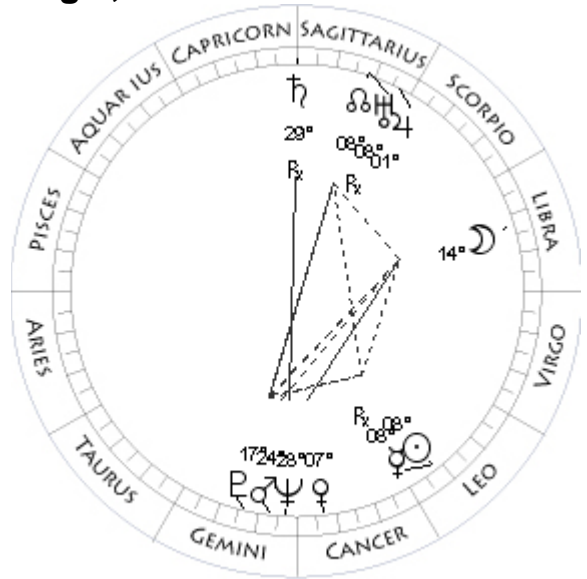

Jul 1, 1900

Aug 1, 1900

Jul 1, 1900

Mo|00Vi39 - 5°08	Ea|09Cp09 - 0°00
Su|09Cn10 - 0°00	Me|09Sc06 + 0°30
Me|04Le58 + 0°30	Ve|04Cp47 - 2°43
Ve|19Cn55 - 2°43R	Ma|08Ta27 - 0°14
Ma|02Ge55 - 0°14	Ju|08Sa44 + 0°48
Ju|02Sa09 + 0°48R	Sa|01Cp58 + 0°59
Sa|01Cp10 + 0°59R	Ur|10Sa50 + 0°02
Ur|09Sa19 + 0°02R	Ne|26Ge48 - 1°12
Ne|27Ge13 - 1°12	Pl|16Ge11 - 9°17
Pl|16Ge44 - 9°17	No|09Sa34 - 0°00

Aug 1, 1900

Mo|14Li34 - 4°08	Ea|08Aq45 - 0°00
Su|08Le45 - 0°00	Me|09Aq07 - 4°54
Me|08Le29 - 4°54R	Ve|23Aq48 - 6°15
Ve|07Cn36 - 6°15	Ma|25Ta49 + 0°10
Ma|24Ge18 + 0°10	Ju|11Sa11 + 0°41
Ju|01Sa02 + 0°41	Sa|02Cp54 + 0°55
Sa|29Sa14 + 0°55R	Ur|11Sa12 + 0°02
Ur|08Sa34 + 0°02R	Ne|26Ge59 - 1°12
Ne|28Ge15 - 1°12	Pl|16Ge16 - 9°19
Pl|17Ge19 - 9°19	No|07Sa56 - 0°00