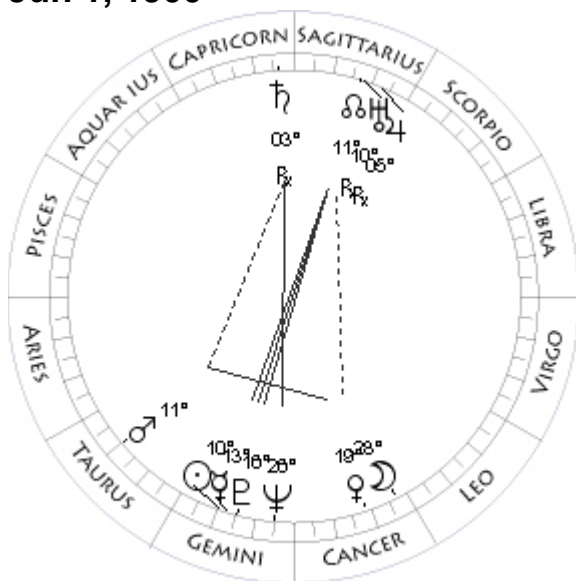

Jun 1, 1900

May 1, 1900

Mo|10Ge44 + 0°02	
Su|10Ta39 - 0°00	Ea|10Sc39 - 0°00
Me|15Ar26 - 2°53	Me|26Cp02 - 2°53
Ve|26Ge07 + 3°27	Ve|27Vi13 + 3°27
Ma|18Ar00 - 0°50	Ma|01Ar50 - 0°50
Ju|09Sa05 + 0°55R	Ju|03Sa56 + 0°55
Sa|04Cp48 + 1°01R	Sa|00Cp08 + 1°01
Ur|11Sa40 + 0°03R	Ur|10Sa06 + 0°03
Ne|25Ge05 - 1°13	Ne|26Ge26 - 1°13
Pl|15Ge22 - 9°21	Pl|16Ge01 - 9°21
No|12Sa48 - 0°00	

Jun 1, 1900

Mo|28Cn03 - 3°52	
Su|10Ge31 - 0°00	Ea|10Sa30 - 0°00
Me|13Ge16 + 0°57	Me|22Ge23 + 0°57
Ve|19Cn52 + 2°36	Ve|17Sc07 + 2°36
Ma|11Ta15 - 0°34	Ma|20Ar49 - 0°34
Ju|05Sa24 + 0°53R	Ju|06Sa22 + 0°53
Sa|03Cp19 + 1°01R	Sa|01Cp04 + 1°01
Ur|10Sa29 + 0°03R	Ur|10Sa29 + 0°03
Ne|26Ge06 - 1°12	Ne|26Ge37 - 1°12
Pl|16Ge03 - 9°17	Pl|16Ge06 - 9°17
No|11Sa10 - 0°00