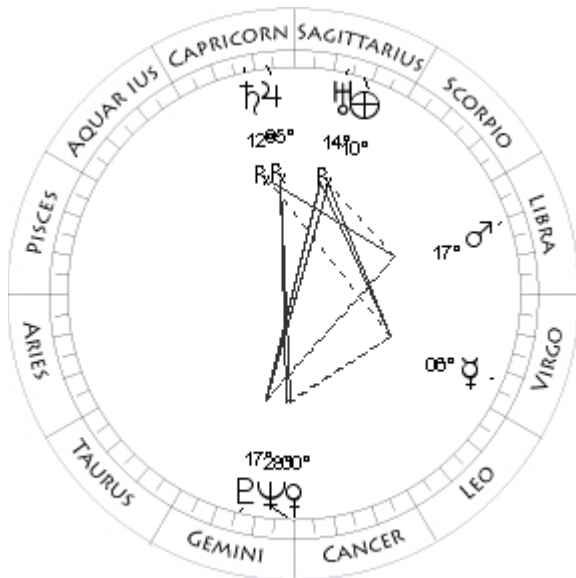

Jun 1, 1901

May 1, 1901

Mo|15Li52 - 3°10	Ea|10Sc25 - 0°00
Su|10Ta25 - 0°00	Me|13Pi43 - 1°52
Me|26Ar02 - 1°52	Ve|10Ta41 - 0°49
Ve|10Ta32 - 0°49	Ma|03Li00 + 2°06
Ma|27Le02 + 2°06	Ju|03Cp12 + 0°10
Ju|13Cp04 + 0°10	Sa|11Cp07 + 0°32
Sa|16Cp22 + 0°32R	Ur|14Sa28 - 0°01
Ur|16Sa15 - 0°01R	Ne|28Ge39 - 1°10
Ne|27Ge15 - 1°10	Pl|17Ge01 - 9°06
Pl|16Ge20 - 9°06	No|23Sc28 - 0°00

Jun 1, 1901

Mo|00Sa08 + 0°42	Ea|10Sa16 - 0°00
Su|10Ge17 - 0°00	Me|06Vi35 + 2°09
Me|29Ge12 + 2°09	Ve|00Cn34 + 0°22
Ve|18Ge41 + 0°22	Ma|17Li04 + 1°13
Ma|08Vi21 + 1°13	Ju|05Cp45 + 0°06
Ju|11Cp33 + 0°06R	Sa|12Cp03 + 0°31
Sa|15Cp23 + 0°31R	Ur|14Sa50 - 0°01
Ur|15Sa06 - 0°01R	Ne|28Ge50 - 1°09
Ne|28Ge14 - 1°09	Pl|17Ge06 - 9°03
Pl|17Ge00 - 9°03	No|21Sc50 - 0°00