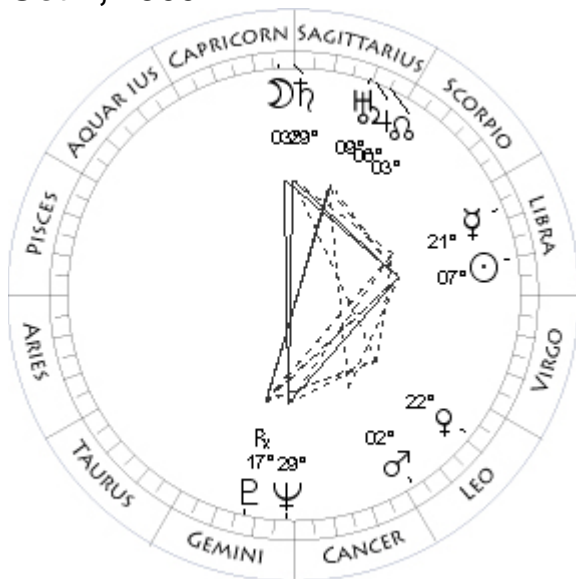

Oct 1, 1900

Sep 1, 1900

Mo|29Sc04 - 0°37	Ea|08Pi34 - 0°00
Su|08Vi34 - 0°00	Me|17Cn26 + 1°34
Me|27Le07 + 1°34	Ve|13Ar02 - 3°46
Ve|23Cn40 - 3°46	Ma|14Cn32 + 0°36
Ma|14Cn32 + 0°36	Ju|02Sa46 + 0°34
Ju|02Sa46 + 0°34	Sa|28Sa26 + 0°51R
Sa|28Sa26 + 0°51R	Ur|08Sa33 + 0°02
Ur|08Sa33 + 0°02	Ne|29Ge00 - 1°13
Ne|29Ge00 - 1°13	Pl|17Ge39 - 9°24
Pl|17Ge39 - 9°24	No|06Sa17 - 0°00

Oct 1, 1900

Mo|03Cp15 + 2°34	Ea|07Ar51 - 0°00
Su|07Li51 - 0°00	Me|20Sc58 - 0°09
Me|21Li00 - 0°09	Ve|01Ge03 - 0°46
Ve|22Le24 - 0°46	Ma|02Le47 + 1°04
Ma|02Le47 + 1°04	Ju|06Sa45 + 0°29
Ju|06Sa45 + 0°29	Sa|29Sa06 + 0°46
Sa|29Sa06 + 0°46	Ur|09Sa18 + 0°01
Ur|09Sa18 + 0°01	Ne|29Ge16 - 1°14
Ne|29Ge16 - 1°14	Pl|17Ge40 - 9°29R
Pl|17Ge40 - 9°29R	No|04Sa42 - 0°00