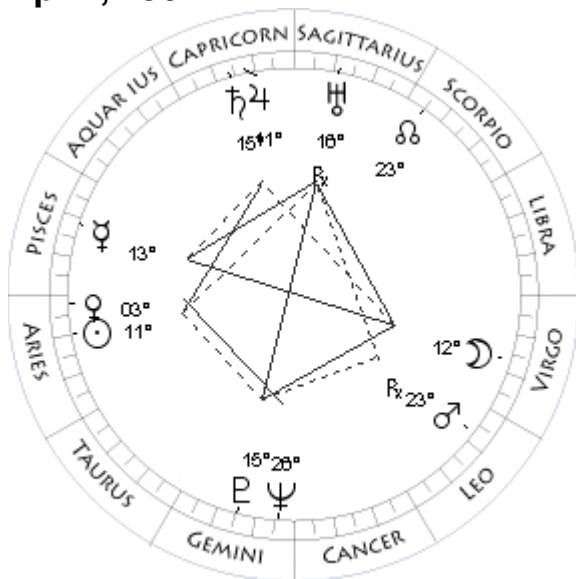

Mar 1, 1901

Apr 1, 1901

Mar 1, 1901

Mo|25Cn59 - 4°21
Su|10Pi14 - 0°00
Me|21Pi23 + 3°22R
Ve|24Aq53 - 1°07
Ma|00Vi07 + 4°20R
Ju|07Cp51 + 0°14
Sa|13Cp59 + 0°33
Ur|16Sa43 - 0°00
Ne|26Ge27 - 1°13R
Pl|15Ge41 - 9°19R
No|26Sc42 - 0°00

Ea|10Vi14 - 0°00
Me|16Le22 + 3°22
Ve|03Aq44 - 1°07
Ma|06Vi07 + 4°20
Ju|28Sa13 + 0°14
Sa|09Cp17 + 0°33
Ur|13Sa45 - 0°00
Ne|28Ge17 - 1°13
Pl|16Ge51 - 9°19

Apr 1, 1901

Mo|12Vi58 - 4°51
Su|11Ar05 - 0°00
Me|13Pi30 - 1°23
Ve|03Ar25 - 1°26
Ma|23Le07 + 3°14R
Ju|11Cp44 + 0°12
Sa|15Cp54 + 0°33
Ur|16Sa51 - 0°00R
Ne|26Ge37 - 1°11
Pl|15Ge52 - 9°12
No|25Sc04 - 0°00

Ea|11Li04 - 0°00
Me|07Sa57 - 1°23
Ve|22Pi50 - 1°26
Ma|19Vi42 + 3°14
Ju|00Cp45 + 0°12
Sa|10Cp13 + 0°33
Ur|14Sa07 - 0°00
Ne|28Ge28 - 1°11
Pl|16Ge56 - 9°12