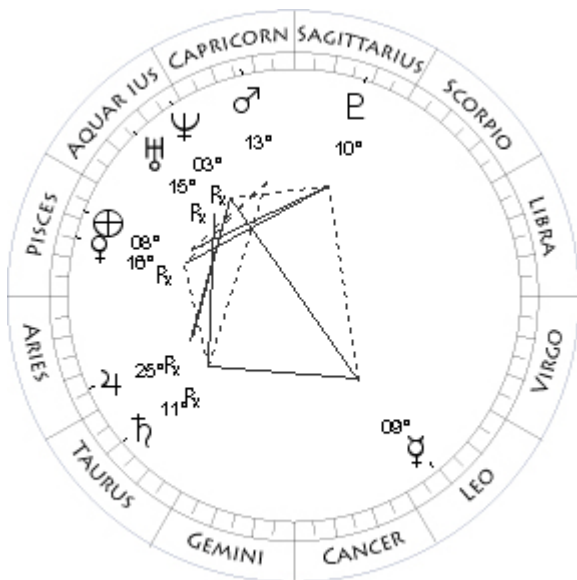

Oct 1, 1999

Sep 1, 1999

Mo|19Ta40 - 5°11	Ea|08Pi37 - 0°00
Su|08Vi37 - 0°00	Me|09Le56 + 1°45
Me|01Vi43 + 1°45	Ve|16Pi04 - 8°03
Ve|20Le35 - 8°03R	Ma|13Cp21 - 1°48
Ma|29Sc11 - 1°48	Ju|25Ar09 - 1°27
Ju|04Ta54 - 1°27R	Sa|11Ta19 - 2°29
Sa|17Ta10 - 2°29R	Ur|15Aq05 - 0°43
Ur|13Aq52 - 0°43R	Ne|03Aq13 + 0°16
Ne|02Aq04 + 0°16R	Pl|10Sa00 +11°20
Pl|07Sa49 +11°20	No|11Le32 - 0°00

Oct 1, 1999

Mo|29Ge05 - 3°26	Ea|07Ar52 - 0°00
Su|07Li52 - 0°00	Me|02Sa39 - 0°37
Me|24Li28 - 0°37	Ve|03Ta52 - 3°32
Ve|25Le47 - 3°32	Ma|18Sa59 - 1°49
Ma|18Sa59 - 1°49	Ju|27Ar54 - 1°32
Ju|02Ta46 - 1°32R	Sa|12Ta24 - 2°35
Sa|16Ta16 - 2°35R	Ur|15Aq25 - 0°42
Ur|13Aq03 - 0°42R	Ne|03Aq24 + 0°16
Ne|01Aq39 + 0°16R	Pl|10Sa12 +11°07
Pl|08Sa16 +11°07	No|09Le56 - 0°00