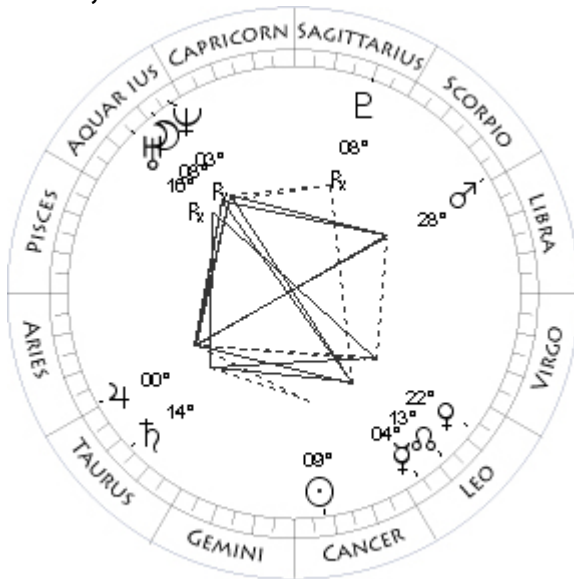

Jul 1, 1999

Aug 1, 1999

Jul 1, 1999

Mo|08Aq37 + 0°25	Ea|09Cp14 - 0°00
Su|09Cn14 - 0°00	Me|21Sc15 - 0°12
Me|04Le36 - 0°12	Ve|07Sa54 + 0°41
Ve|22Le46 + 0°41	Ma|08Sa23 - 1°06
Ma|28Li51 - 1°06	Ju|19Ar28 - 1°13
Ju|00Ta30 - 1°13	Sa|09Ta05 - 2°16
Sa|14Ta16 - 2°16	Ur|14Aq24 - 0°42
Ur|16Aq10 - 0°42R	Ne|02Aq50 + 0°17
Ne|03Aq38 + 0°17R	Pl|09Sa36 +11°46
Pl|08Sa21 +11°46R	No|14Le49 - 0°00

Aug 1, 1999

Mo|27Pi18 - 3°42	Ea|08Aq49 - 0°00
Su|08Le49 - 0°00	Me|23Aq21 - 4°26
Me|29Cn40 - 4°26R	Ve|27Cp00 - 4°44
Ve|05Vi01 - 4°44R	Ma|11Sc37 - 1°35
Ma|11Sc37 - 1°35	Ma|25Sa25 - 1°35
Ju|04Ta05 - 1°20	Ju|22Ar18 - 1°20
Sa|16Ta28 - 2°22	Sa|10Ta12 - 2°22
Ur|15Aq04 - 0°43R	Ur|14Aq45 - 0°43
Ne|02Aq49 + 0°17R	Ne|03Aq02 + 0°17
Pl|07Sa50 +11°35R	Pl|09Sa48 +11°35
No|13Le10 - 0°00