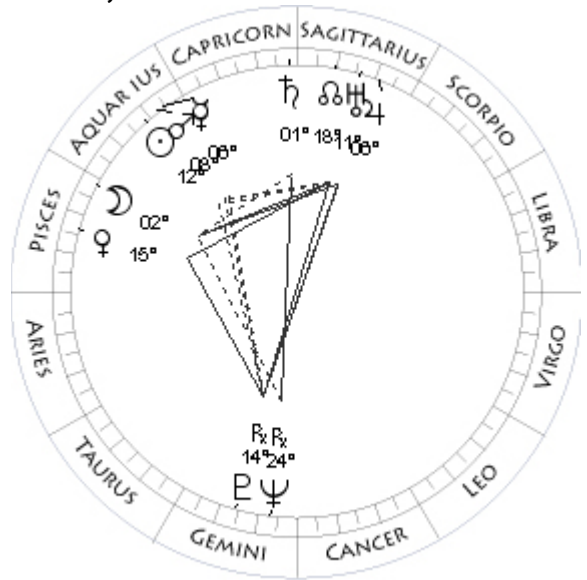

Jan 1, 1900

Feb 1, 1900

Jan 1, 1900

Mo|09Cp37 + 1°45	
Su|10Cp40 - 0°00	Ea|10Cn40 - 0°00
Me|19Sa39 + 1°03	Me|23Li03 + 1°03
Ve|07Aq00 - 1°41	Ve|13Pi56 - 1°41
Ma|14Cp16 - 0°56	Ma|16Cp45 - 0°56
Ju|01Sa15 + 0°49	Ju|24Sc35 + 0°49
Sa|27Sa47 + 1°00	Sa|26Sa32 + 1°00
Ur|10Sa10 + 0°04	Ur|08Sa40 + 0°04
Ne|25Ge12 - 1°18R	Ne|25Ge42 - 1°18
Pl|15Ge14 - 9°47R	Pl|15Ge41 - 9°47
No|19Sa09 - 0°00	

Feb 1, 1900

Mo|02Pi40 + 4°54	
Su|12Aq13 - 0°00	Ea|12Ie13 - 0°00
Me|06Aq16 - 2°00	Me|22Cp50 - 2°00
Ve|15Pi17 - 1°16	Ve|03Ta19 - 1°16
Ma|08Aq24 - 1°04	Ma|05Aq43 - 1°04
Ju|06Sa36 + 0°50	Ju|26Sc59 + 0°50
Sa|01Cp09 + 1°00	Sa|27Sa28 + 1°00
Ur|11Sa38 + 0°04	Ur|09Sa02 + 0°04
Ne|24Ge30 - 1°17R	Ne|25Ge53 - 1°17
Pl|14Ge49 - 9°41R	Pl|15Ge46 - 9°41
No|17Sa31 - 0°00