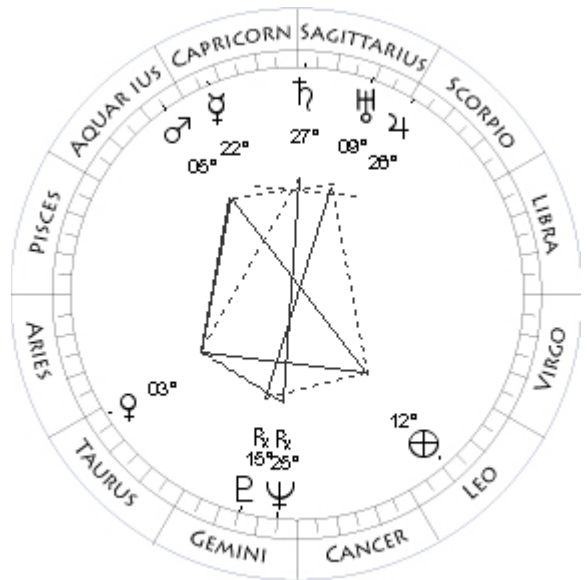

Jan 1, 1900

Feb 1, 1900

Jan 1, 1900

Mo|09Cp37 + 1°45	
Su|10Cp40 - 0°00	Ea|10Cn40 - 0°00
Me|19Sa39 + 1°03	Me|23Li03 + 1°03
Ve|07Aq00 - 1°41	Ve|13Pi56 - 1°41
Ma|14Cp16 - 0°56	Ma|16Cp45 - 0°56
Ju|01Sa15 + 0°49	Ju|24Sc35 + 0°49
Sa|27Sa47 + 1°00	Sa|26Sa32 + 1°00
Ur|10Sa10 + 0°04	Ur|08Sa40 + 0°04
Ne|25Ge12 - 1°18R	Ne|25Ge42 - 1°18
Pl|15Ge14 - 9°47R	Pl|15Ge41 - 9°47
No|19Sa09 - 0°00	

Feb 1, 1900

Mo|02Pi40 + 4°54	
Su|12Aq13 - 0°00	Ea|12Ie13 - 0°00
Me|06Aq16 - 2°00	Me|22Cp50 - 2°00
Ve|15Pi17 - 1°16	Ve|03Ta19 - 1°16
Ma|08Aq24 - 1°04	Ma|05Aq43 - 1°04
Ju|06Sa36 + 0°50	Ju|26Sc59 + 0°50
Sa|01Cp09 + 1°00	Sa|27Sa28 + 1°00
Ur|11Sa38 + 0°04	Ur|09Sa02 + 0°04
Ne|24Ge30 - 1°17R	Ne|25Ge53 - 1°17
Pl|14Ge49 - 9°41R	Pl|15Ge46 - 9°41
No|17Sa31 - 0°00