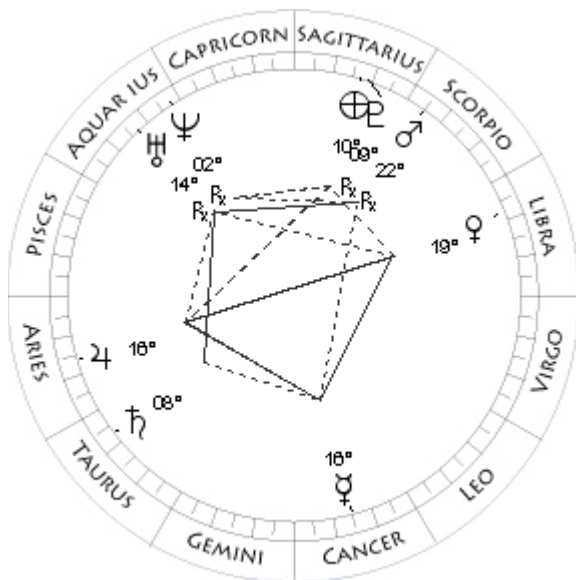

Jun 1, 1999

May 1, 1999

Mo|20Sc17 + 4°59	Ea|10Sc41 - 0°00
Su|10Ta41 - 0°00	Me|09Aq12 - 2°42
Me|17Ar46 - 2°42	Ve|29Le40 + 2°16
Ve|21Ge55 + 2°16	Ma|07Sc22 + 1°04
Ma|01Sc35 + 1°04R	Ju|13Ar52 - 1°06
Ju|18Ar18 - 1°06	Sa|06Ta54 - 2°11
Sa|07Ta16 - 2°11	Ur|13Aq44 - 0°40
Ur|16Aq37 - 0°40	Ne|02Aq29 + 0°17
Ne|04Aq23 + 0°17	Pl|09Sa11 +11°52
Pl|09Sa54 +11°52R	No|18Le02 - 0°00

Jun 1, 1999

Mo|04Cp56 + 3°15	Ea|10Sa34 - 0°00
Su|10Ge34 - 0°00	Me|16Cn21 + 1°27
Me|18Ge46 + 1°27	Ve|19Li53 + 2°36
Ve|25Cn34 + 2°36	Ma|22Sc44 - 0°14
Ma|24Li30 - 0°14R	Ju|16Ar43 - 1°09
Ju|25Ar06 - 1°09	Sa|08Ta01 - 2°12
Sa|11Ta07 - 2°12	Ur|14Aq05 - 0°41
Ur|16Aq45 - 0°41R	Ne|02Aq40 + 0°17
Ne|04Aq13 + 0°17R	Pl|09Sa24 +11°52
Pl|09Sa06 +11°52R	No|16Le24 - 0°00