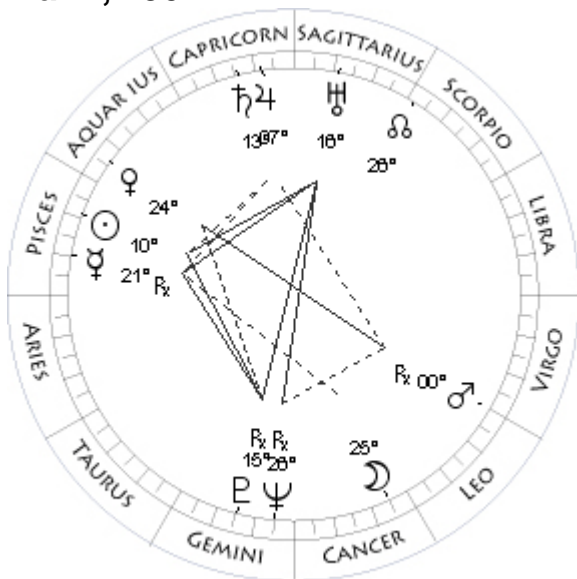

Mar 1, 1901

Apr 1, 1901

Mar 1, 1901

Mo|25Cn59 - 4°21
Su|10Pi14 - 0°00
Me|21Pi23 + 3°22R
Ve|24Aq53 - 1°07
Ma|00Vi07 + 4°20R
Ju|07Cp51 + 0°14
Sa|13Cp59 + 0°33
Ur|16Sa43 - 0°00
Ne|26Ge27 - 1°13R
Pl|15Ge41 - 9°19R
No|26Sc42 - 0°00

Ea|10Vi14 - 0°00
Me|16Le22 + 3°22
Ve|03Aq44 - 1°07
Ma|06Vi07 + 4°20
Ju|28Sa13 + 0°14
Sa|09Cp17 + 0°33
Ur|13Sa45 - 0°00
Ne|28Ge17 - 1°13
Pl|16Ge51 - 9°19

Apr 1, 1901

Mo|12Vi58 - 4°51
Su|11Ar05 - 0°00
Me|13Pi30 - 1°23
Ve|03Ar25 - 1°26
Ma|23Le07 + 3°14R
Ju|11Cp44 + 0°12
Sa|15Cp54 + 0°33
Ur|16Sa51 - 0°00R
Ne|26Ge37 - 1°11
Pl|15Ge52 - 9°12
No|25Sc04 - 0°00

Ea|11Li04 - 0°00
Me|07Sa57 - 1°23
Ve|22Pi50 - 1°26
Ma|19Vi42 + 3°14
Ju|00Cp45 + 0°12
Sa|10Cp13 + 0°33
Ur|14Sa07 - 0°00
Ne|28Ge28 - 1°11
Pl|16Ge56 - 9°12