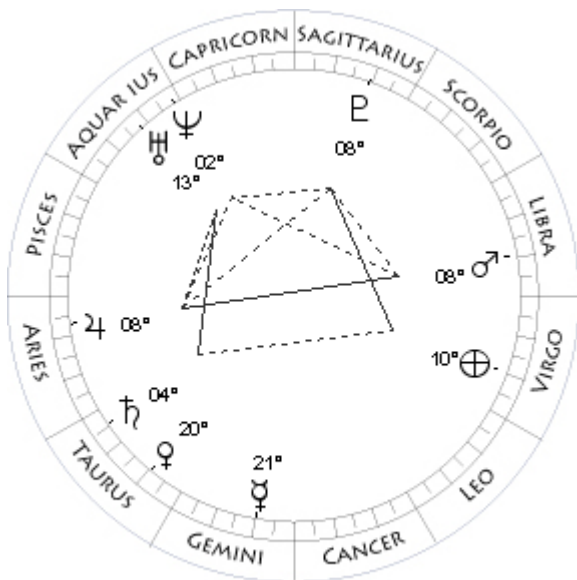

Mar 1, 1999

Apr 1, 1999

Mar 1, 1999

Mo|01Vi02 + 0°49	Ea|10Vi27 - 0°00
Su|10Pi27 - 0°00	Me|21Ge11 + 1°12
Me|28Pi22 + 1°12	Ve|20Ta59 - 0°45
Ve|09Ar24 - 0°45	Ma|08Li56 + 2°11
Ma|10Sc33 + 2°11	Ju|08Ar16 - 1°06
Ju|03Ar44 - 1°06	Sa|04Ta44 - 2°17
Sa|00Ta03 - 2°17	Ur|13Aq04 - 0°38
Ur|14Aq20 - 0°38	Ne|02Aq07 + 0°17
Ne|03Aq15 + 0°17	Pl|08Sa47 +11°37
Pl|10Sa28 +11°37	No|21Le16 - 0°00
No|21Le16 - 0°00	

Apr 1, 1999

Mo|17Li28 + 4°15	Ea|11Li19 - 0°00
Su|11Ar19 - 0°00	Me|12Sc21 + 0°30
Me|20Pi55 + 0°30R	Ve|10Cn57 + 0°49
Ve|16Ta56 + 0°49	Ma|23Li08 + 2°00
Ma|11Sc00 + 2°00R	Ju|11Ar07 - 1°05
Ju|11Ar09 - 1°05	Sa|05Ta50 - 2°13
Sa|03Ta29 - 2°13	Ur|13Aq25 - 0°39
Ur|15Aq47 - 0°39	Ne|02Aq18 + 0°17
Ne|04Aq03 + 0°17	Pl|10Sa25 +11°46R
Pl|10Sa25 +11°46R	No|19Le38 - 0°00
No|19Le38 - 0°00