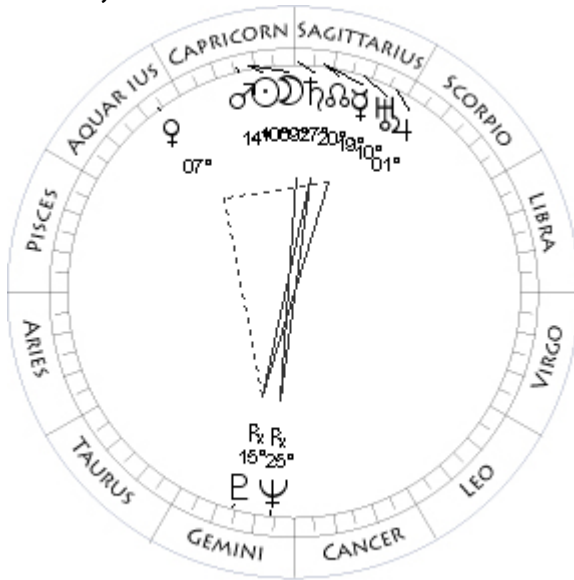

Jan 1, 1900

Feb 1, 1900

Jan 1, 1900

Mo|09Cp37 + 1°45	
Su|10Cp40 - 0°00	Ea|10Cn40 - 0°00
Me|19Sa39 + 1°03	Me|23Li03 + 1°03
Ve|07Aq00 - 1°41	Ve|13Pi56 - 1°41
Ma|14Cp16 - 0°56	Ma|16Cp45 - 0°56
Ju|01Sa15 + 0°49	Ju|24Sc35 + 0°49
Sa|27Sa47 + 1°00	Sa|26Sa32 + 1°00
Ur|10Sa10 + 0°04	Ur|08Sa40 + 0°04
Ne|25Ge12 - 1°18R	Ne|25Ge42 - 1°18
Pl|15Ge14 - 9°47R	Pl|15Ge41 - 9°47
No|19Sa09 - 0°00	

Feb 1, 1900

Mo|02Pi40 + 4°54	
Su|12Aq13 - 0°00	Ea|12Ie13 - 0°00
Me|06Aq16 - 2°00	Me|22Cp50 - 2°00
Ve|15Pi17 - 1°16	Ve|03Ta19 - 1°16
Ma|08Aq24 - 1°04	Ma|05Aq43 - 1°04
Ju|06Sa36 + 0°50	Ju|26Sc59 + 0°50
Sa|01Cp09 + 1°00	Sa|27Sa28 + 1°00
Ur|11Sa38 + 0°04	Ur|09Sa02 + 0°04
Ne|24Ge30 - 1°17R	Ne|25Ge53 - 1°17
Pl|14Ge49 - 9°41R	Pl|15Ge46 - 9°41
No|17Sa31 - 0°00