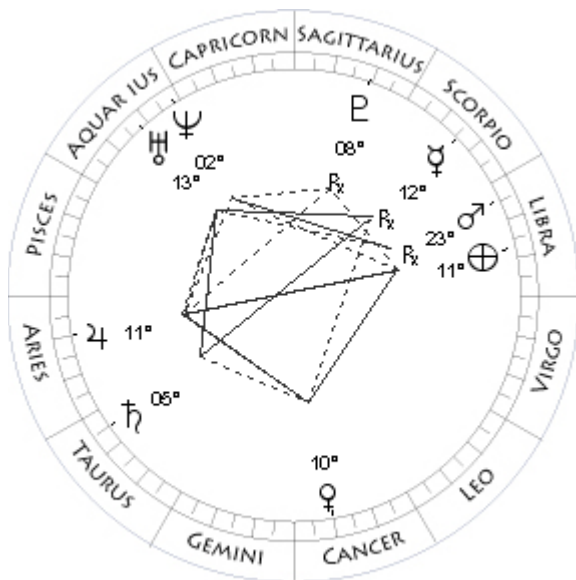

Mar 1, 1999

Apr 1, 1999

Mar 1, 1999

Mo|01Vi02 + 0°49	Ea|10Vi27 - 0°00
Su|10Pi27 - 0°00	Me|21Ge11 + 1°12
Me|28Pi22 + 1°12	Ve|20Ta59 - 0°45
Ve|09Ar24 - 0°45	Ma|08Li56 + 2°11
Ma|10Sc33 + 2°11	Ju|08Ar16 - 1°06
Ju|03Ar44 - 1°06	Sa|04Ta44 - 2°17
Sa|00Ta03 - 2°17	Ur|13Aq04 - 0°38
Ur|14Aq20 - 0°38	Ne|02Aq07 + 0°17
Ne|03Aq15 + 0°17	Pl|08Sa47 +11°37
Pl|10Sa28 +11°37	No|21Le16 - 0°00
No|21Le16 - 0°00	

Apr 1, 1999

Mo|17Li28 + 4°15	Ea|11Li19 - 0°00
Su|11Ar19 - 0°00	Me|12Sc21 + 0°30
Me|20Pi55 + 0°30R	Ve|10Cn57 + 0°49
Ve|16Ta56 + 0°49	Ma|23Li08 + 2°00
Ma|11Sc00 + 2°00R	Ju|11Ar07 - 1°05
Ju|11Ar09 - 1°05	Sa|05Ta50 - 2°13
Sa|03Ta29 - 2°13	Ur|13Aq25 - 0°39
Ur|15Aq47 - 0°39	Ne|02Aq18 + 0°17
Ne|04Aq03 + 0°17	Pl|10Sa25 +11°46R
Pl|10Sa25 +11°46R	No|19Le38 - 0°00
No|19Le38 - 0°00