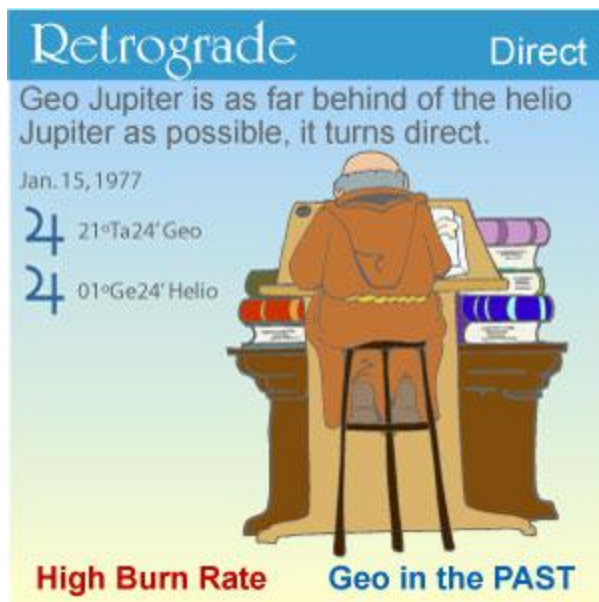

Dharma Chart, Karma Chart

Planet Direct Interpretation

If we want to look for our most conservative position, then here it is. We are moving forward, but over ground that we have repeatedly crossed. This is our third pass over the same zodiac degrees, so we should know it by now. We are coming from behind, perhaps informed by the familiarity and history of our repetition. We may be reactionary and conservative, but our own history informs us.

However, the helio position (our inner reality) is experiencing fresh zodiac territory, so we really have two extremes, the helio in new degrees of the zodiac, and the geo going over old ground for the third time.