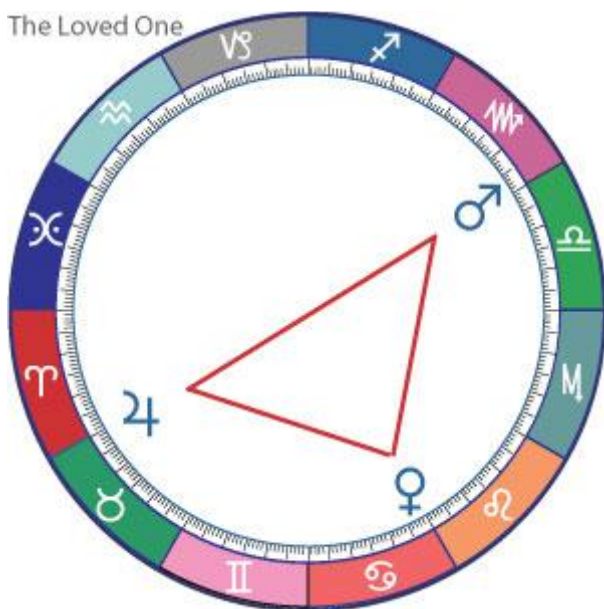

Dharma Chart, Karma Chart

by the fact that single aspects link together, aspect to aspect, to form a complete pattern that runs a full 360-degrees around the chart, ending at the aspect where it began.

Whole-Chart Patterns

In other words, StarTypes are not single aspects like an isolated Square (90-degree) or Trine (120-degree) aspect, although these single aspects too are important and have been used for centuries.

StarTypes patterns refer only to multiple aspects that are linked, one to another, to create a pattern that stretches completely around the chart, the full 360 degrees. That is what defines a StarType.

The large whole-chart StarType patterns have a different feel and interpretation from the single aspects. They are dynamic configurations that have