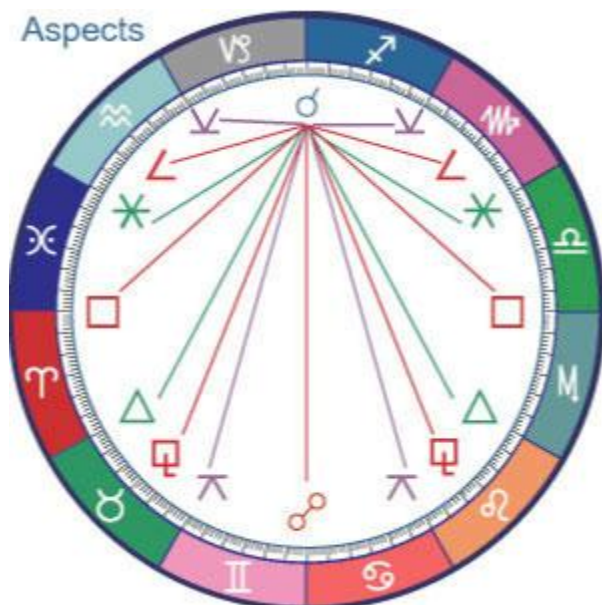

Dharma Chart, Karma Chart

Standard Aspects

Over the centuries, astrologers in all parts of the world have found certain angular separations between any two bodies in the heavens of particular interest. We just mentioned the Opposition or 180-degree aspect above that marks the Full Moon. The Conjunction or zero-degree aspect is another, where the two bodies are exactly together in the sky is another (the New Moon). These are perhaps the two most important (and well-known) astrological aspects.

In addition, the 60-degree aspects (Sextile), the 90-degree aspect (Square), and the 120-degree aspect (Trine) are also considered very auspicious and make up what we could call a second tier of aspects used by almost all astrologers.

Most Western astrologers would also add the 45-degree aspects (Semi-Square), and the 135-degree aspects (Sesqui-Quadrate) to the mix. Still other