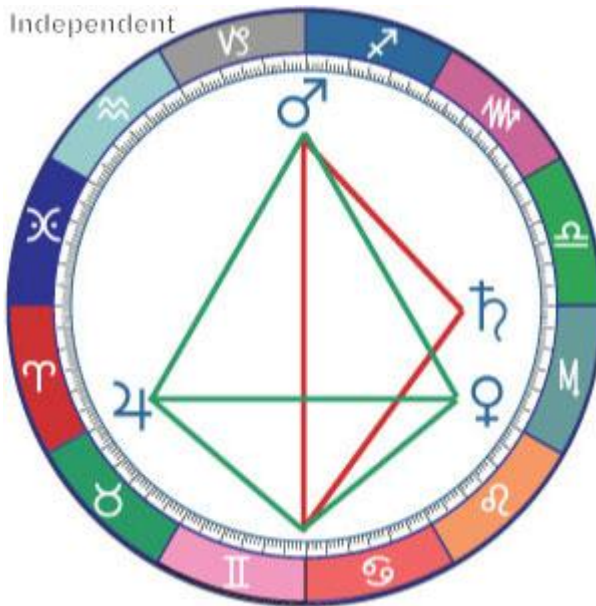

Dharma Chart, Karma Chart

The Two Relationship Types

Something as all-encompassing as this dynamic we see playing out in the heavens, the Cross and the Trine, must have mundane emanations. After all, astrology is just a language to view day-to-day reality. And so there are mundane signs here on earth, in fact all around us. And these emanations are as overarching and pervasive as the great archetypal StarType patterns themselves, for they point to the very sense of relationship itself: the Lover and the Loved One.