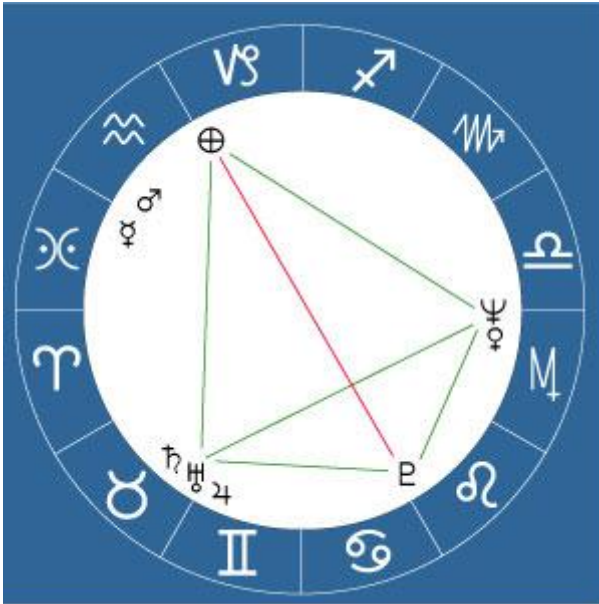

Dharma Chart, Karma Chart

Your Dharma Chart

To be clear, I am not saying that the helio chart is somehow God or even the God in us, but what I am saying is that between the absolute awareness (call it God or Buddha or what-have-you) and our personality and life circumstances are several main archetypes or dharma paths – ways of being.

In other words, there are all kinds of personalities and life circumstances, probably as varied in number as there are people in the world. Between these endless personalities and whatever common unity all persons ultimately share are a number of basic archetypes into which all these personalities can be grouped. This is what StarTypes is about, the basic archetypes or schools of thought to which each of us belong.

We are all unique persons and we all share some common essence. That is well documented by philosophers, psychologists, and poets the world