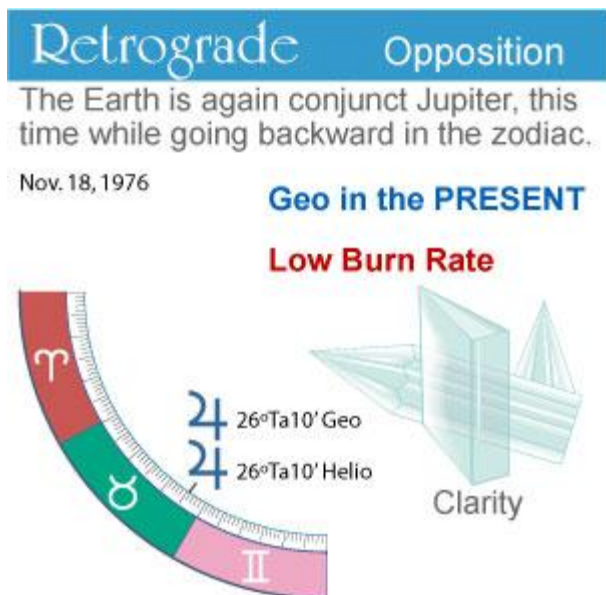

Dharma Chart, Karma Chart

Sun Opposition Planet

Once again, this is a point where there is no difference between the geo and helio positions. They are perfectly aligned and clear, but this is our second pass over this same part of the zodiac.

The time following this marks a period when the geocentric position moves behind the heliocentric position, still covering area gone over before. Meanwhile, the helio position is covering area just covered by the geocentric foray ahead into the zodiac.