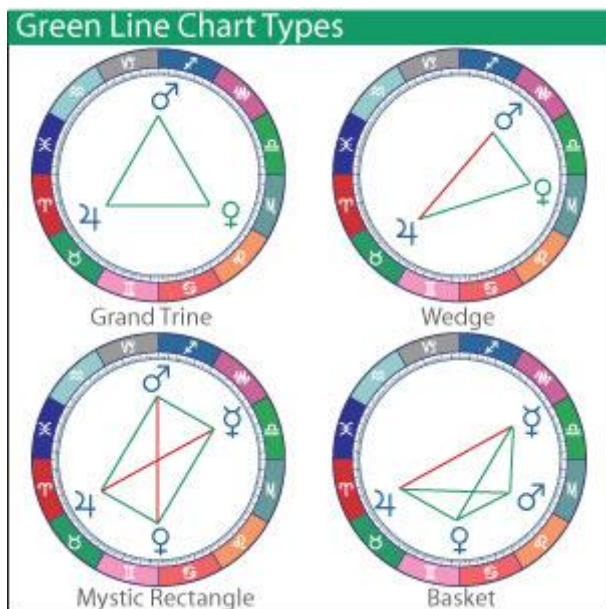

Dharma Chart, Karma Chart

My Point

However, I tend to phrase all of this opposite talk a little differently. I simply say that there either is or is not a cross in the helio chart. The fact of their being a T-Square StarType in the chart is primary. All else is secondary.

In other words, although I would agree that the Grand Trine StarType is the polar opposite to the T-Square StarType, all of the other StarTypes also serve to monitor or receive whatever we might agree that the cross StarTypes are putting out. However, the Grand Trine is perhaps the most perfectly tuned StarType (like an antennae) to take all this information in, but all of the other StarTypes, in fact any non-cross StarType, do the same thing, to one degree or another: receive. The Grand Trine just does it better.