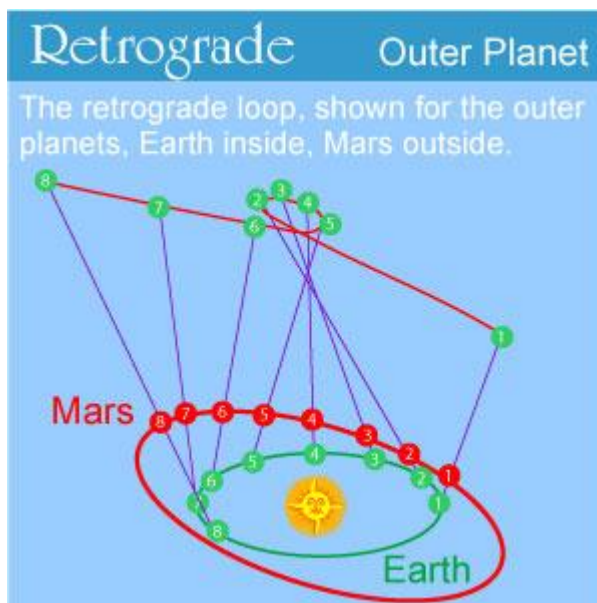

Dharma Chart, Karma Chart

indicate or point to. The real facts of any situation are the ultimate talisman, or key to the meaning or directionality that may be involved. With this in mind, let us take a look at the very important phenomenon of planetary motion, in particular the fact that the planets appear to go forward and backward through the zodiac — the retrograde phenomenon.

Outer Planets Retrograde

First, a brief review. The planets orbit the Sun in large, almost circular, orbits. Considered from a heliocentric or Sun-centered standpoint, there is no retrograde, or backward motion, only the steady forward travel through the zodiac — cycle after cycle, round after round. Retrograde or backward motion only exists from the Earth-centered, or geocentric perspective. This itself is a significant statement and can be interpreted.