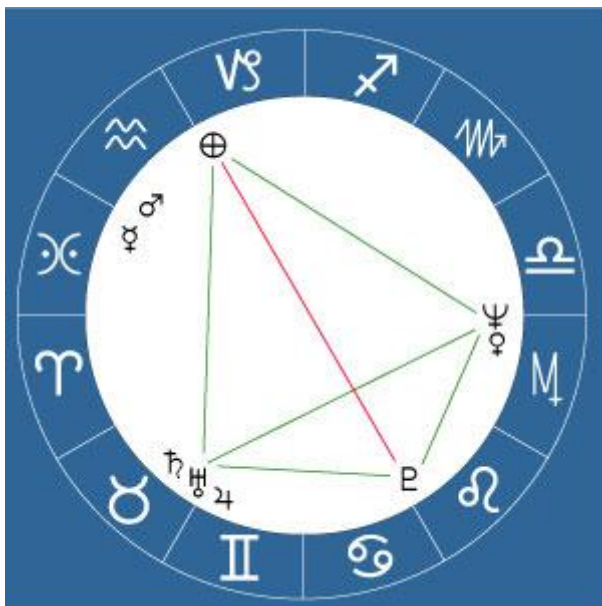

Dharma Chart, Karma Chart

My Helio Grand Trine

As I began to calculate charts for my family and other people I knew or had known in life, I could see other large-scale whole-chart patterns in their charts, things like the T-Square, the Grand Cross, and of course other Grand Trines and Kites. Soon I had run through all the common traditional patterns used in the history of astrology and was learning about patterns that at point had no name. Of course, I ended up naming them, just to make it easier to identify and refer to.

Rather than saying that a pattern was an opposition with a Trine and Sextile, I ended up just calling this configuration a "Wedge," because it looked like one. And so it went. Pretty soon I had dozens of patterns that I regularly came across. I would draw them out, using colored pencils and pens to help identify them, and I published many dozens of these patterns in