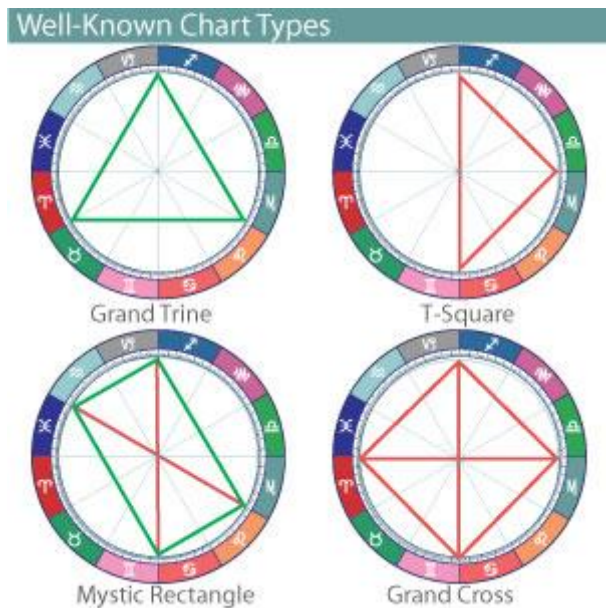

Dharma Chart, Karma Chart

The Two Opposites StarTypes

In a very real sense these two astrological aspects, the Trine and the Square, have been traditionally considered antithetical or polar opposites, using such words as “easy” and “hard,” auspicious and inauspicious, and even “Good” and “Bad.” More important for our study here, the whole chart pattern based on these two aspects, the T-Square and the Grand Trine patterns, have come to represent these two archetypal opposites, the Yin (trines) and the Yang (squares) of astrology.

If the Trine aspect is traditionally a “Good” aspect and the Square aspect is somehow a “Bad” aspect, then the Grand Trine is the paradigm pattern of the good aspect and the T-Square the paradigm pattern of the bad aspect.