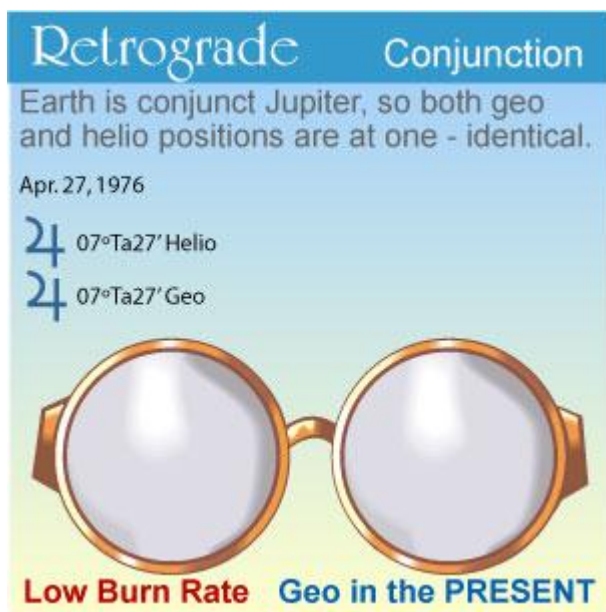

Dharma Chart, Karma Chart

over the years presenting the retrograde phenomenon, but they all fail to point out the relationship between the geocentric and the heliocentric positions as described below.

Please keep in mind that we cannot examine the problem of retrogradation in detail without reference to both helio and geo positions. They go together. The fact is that the helio moves ever forward in its circle through the zodiac, while our perspective (the geocentric view) ebbs and flows...now ranging ahead of the helio and now behind. Here are some of the details.

Sun Conjunct Planet

At the moment of conjunction, the helio and geo positions are perfectly aligned. Following this conjunction marks the beginning of a period (extending from the conjunction until the planet goes