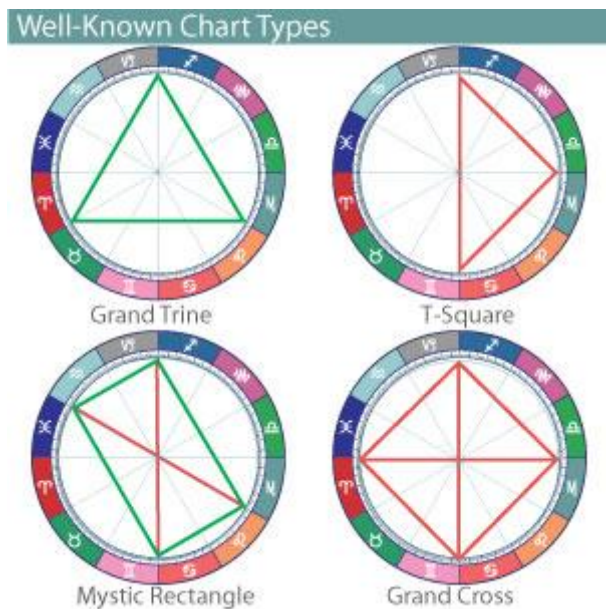

Dharma Chart, Karma Chart

The One and the Two

If the T-Square and Grand Cross are the ideal radiators or transmitters of this cosmic information, then the Grand Trine StarType is the ideal receptor, and for just the reverse reason. If the T-Square most perfectly sends a cross through the center of the Sun, then the Grand Trine most perfectly avoids doing just that.

In fact, the Grand Trine, with planets spaced 120-degrees from one another, is the single pattern that represents the antithesis or opposite of the T-Cross or Grand Cross, and thus is ideally suited for measuring or being sensitive to whatever it is that the T-Square pattern represents. These two antithetical StarTypes represent a very important concept to be noted.