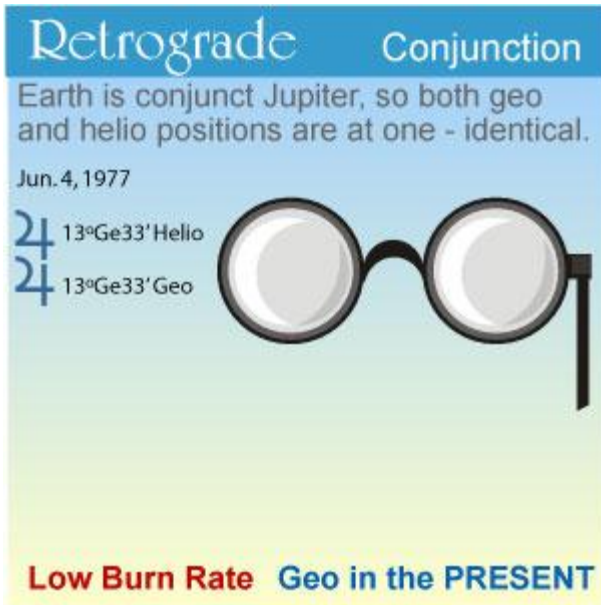

Dharma Chart, Karma Chart

Sun Conjunct Planet Interpretation

Again, what you see is what you get. The geo position is neither in the future or the past, but squarely in the present. After this point, our appearances (geo) are venturing into a section of the zodiac that is fresh or new, one that has not yet been experienced by the helio planet since the last complete cycle. We are in new territory, ahead of the game, so to speak, speculating. The difference between reality (helio) and appearances is growing, as the geo position moves out ahead of the helio. We have the lowest burn rate here.

As the conjunction passes, the geo position of the planet moves ahead of helio positions and into uncharted territory, degrees of the zodiac that the helio has not yet seen since the last cycle. In some sense, we as appear to be moving into our own future, ranging ahead of reality.