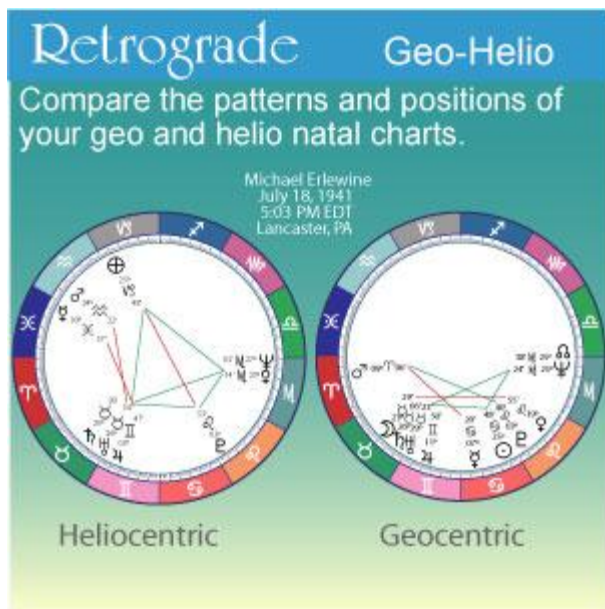

Dharma Chart, Karma Chart

Retrogradation

Later on there is a complete chapter on the retrograde phenomenon, so here I will just mention it. By examining the positions of each planet in regard to whether its geo zodiacal position is either ahead or behind its helio position is revealing. While the helio planet position keeps endlessly plugging along moving always forward in the zodiac, the geo position for that planet ranges ahead and behind the actual position, which gives rise to all kinds of possible interpretations.

Example interpretations might be something like: at times events and outer circumstances run ahead of our heart, our ability to carry them out. At other times, circumstances seemed mired in the past, and we are forced to plan the future internally and wait until events catch up to our foresight. You get the idea.