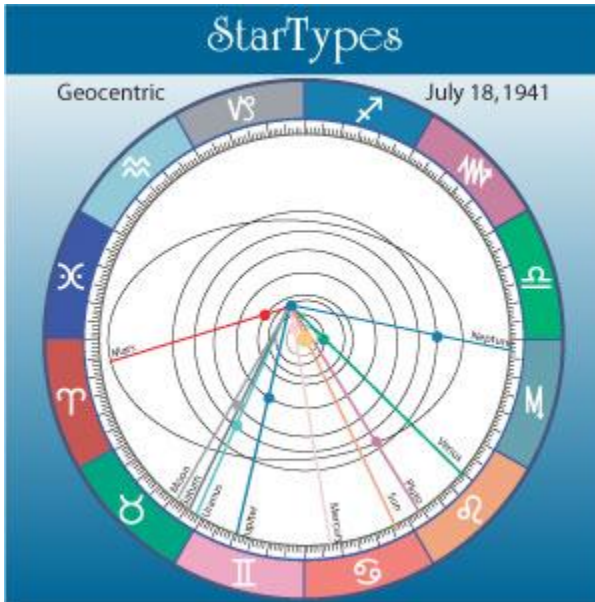

Dharma Chart, Karma Chart

are invaluable. It is more like we now have a witness, a second astrological opinion, so to speak.

Geocentric Positions

The standard traditional geocentric chart continues to be where we look for anything personal, the circumstances in which each of us find ourselves embedded, just like the Earth is embedded within the heliocentric solar system.

But right now, in these years, it may be necessary to emphasize the heliocentric chart, if only because we have avoided giving it any attention all these many centuries. We are just playing catch up, if nothing more. Let me give another example that I mentioned before.

Astronomers do not calculate astronomical information using the Earth as a starting point and then deriving heliocentric coordinates, although it can