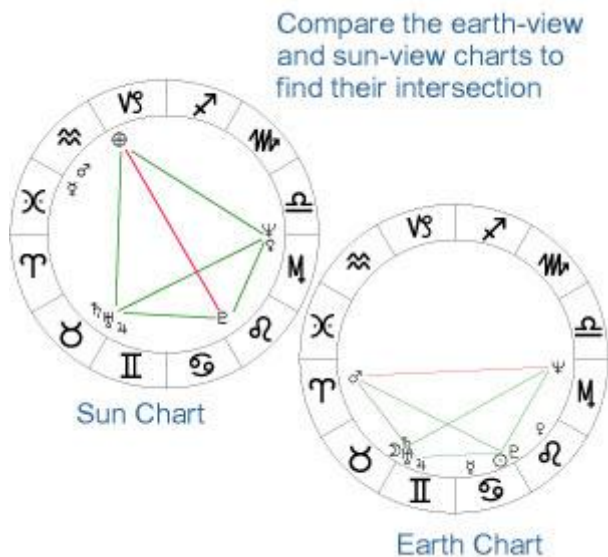

Dharma Chart, Karma Chart

The Techniques

In the beginning, as mentioned, when I compared my heliocentric chart to the geocentric chart I was so used to, I noticed that the planets were not always in the same places. Let me give you an example: Mars.

My geocentric Mars is in tropical Aries. Mars in Aries, just about as hot a place as you could name for Mars, and astrologers had chided me about this for virtually ever. And I did have a bit of a temper. Everyone could see that.

Now along comes the helio chart, where my Mars is in Aquarius, not in Aries. So, outwardly (geo) my Mars is in Aries, but inwardly (helio) it actually is in Aquarius. Actually, out there in the solar system, as it circled around the Sun, my Mars was in Aquarius and not in Aries. It only appears to be in Aries because the earth is embedded in the solar system and from its vantage point Mars appears to be in Aries, when it actually is