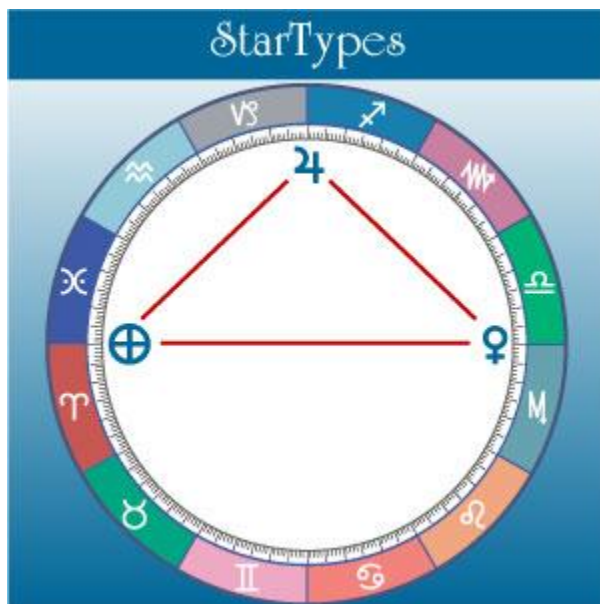

Dharma Chart, Karma Chart

let's at least give it enough space to get together on the same page as to what is being referred to here.

The T-Cross

The long and the short of it is that the T-Cross or T-Square StarTypes appear to be the transmitters, the magnetized, the charismatic. Again: I can't tell you the reasons why (although I have ideas on this), but I can tell you that these cross-bound StarTypes have something deeply embedded in their very incarnation that is transmitted or radiates from them to the rest of us. We can call it information or star-power or whatever. The name does not matter. Some StarTypes broadcast and the rest of us receive or take it in. Some of us can interpret this information that is transmitted, which brings me from talking about the one main StarType (the T-Square) to the two main opposite archetypes, the yin and the yang of StarTypes.