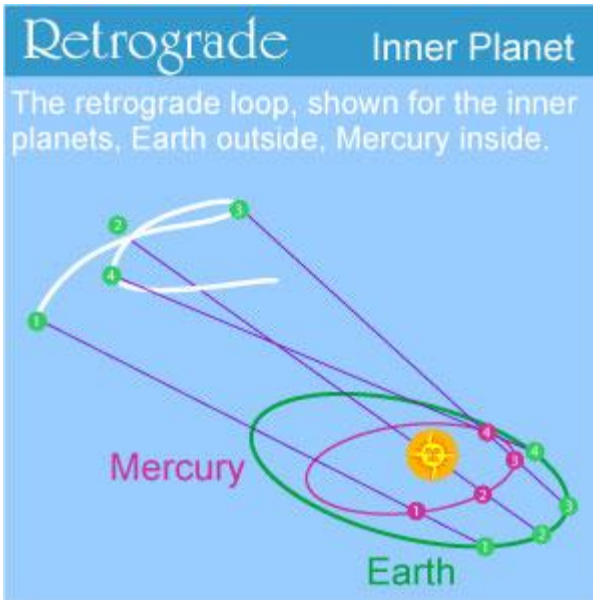

Dharma Chart, Karma Chart

Inner Planets Retrograde

Each major planet appears to move through the zodiac with one major zigzag or retrograde loop per year, as the Earth completes its annual cycle. The inner planets, Mercury and Venus, have a more complicated schedule. Astrologers note where this loop or zigzag occurs in the zodiac each year. In particular, it is considered significant if the retrograde loop occurs at a sensitive point in one's horoscope, such as the position of a natal planet. In such a case, the retrograding planet may pass over this sensitive point up to three separate times — forward, backward, and forward again. What follows is an introduction to these three retrograde phenomena.

This technique requires some understanding of the heliocentric workings of the planets. After all, the entire retrograde phenomenon is little more than a reflection of the Earth's motion around the Sun in