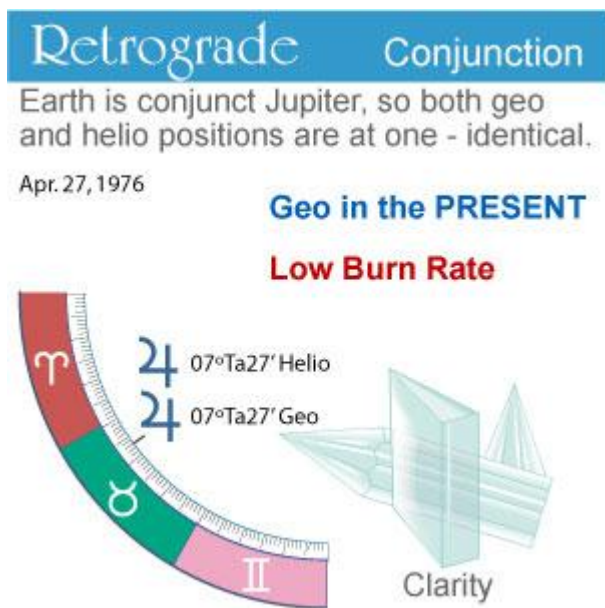

Dharma Chart, Karma Chart

When the helio is ahead of the geo, perhaps (as regards that planet's function), we are caught in an overly conservative world, where our inner vision is so much more forward-looking than the events we are trapped in.

When the geo is ahead of the helio, the outer circumstantial events around us appear much more speculative and somehow off-center, compared to how we feel inside. How things will actually turn out may be different when the two positions align again.

The Retrograde Loop: Conjunct

Next is a detailed presentation of what happens during the retrograde phase of the outer planets. Give it a look. I don't know how many diagrams I have seen