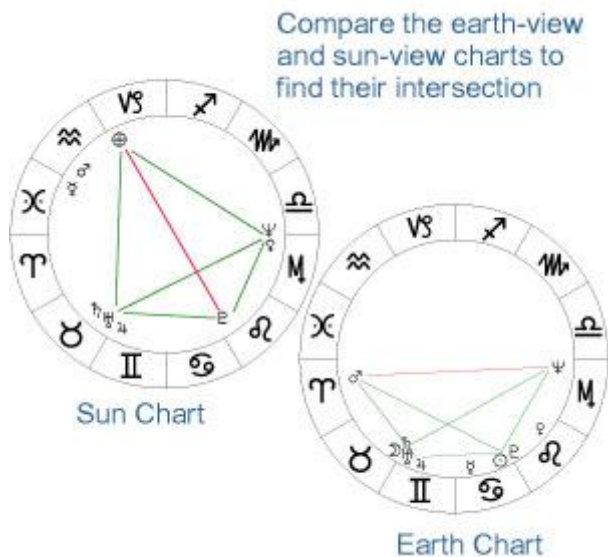

Dharma Chart, Karma Chart

Geo and Helio Planet Positions

I mentioned earlier on that one interesting exercise is to compare the geo and helio position for a given planet. For the planets outside of the Earth, there will be a fixed limit as to how far apart these two positions can be. I gave the example of my geocentric Mars being in Aries, but my helio Mars was actually in Aquarius. My Mars appears “Aries” in nature, but in fact functions internally in an “Aquarian” manner. You get the idea.

With the inner planets, Mercury and Venus, the positions between geo and helio can be any place in the zodiac. For example, I have my geo Venus in Leo, but it actually was (heliocentrically speaking) in Virgo. My geo Mercury is in Cancer, but in the helio, it is in Pisces. And these two inner planets can also have aspects to one another, so keep that in mind as well.