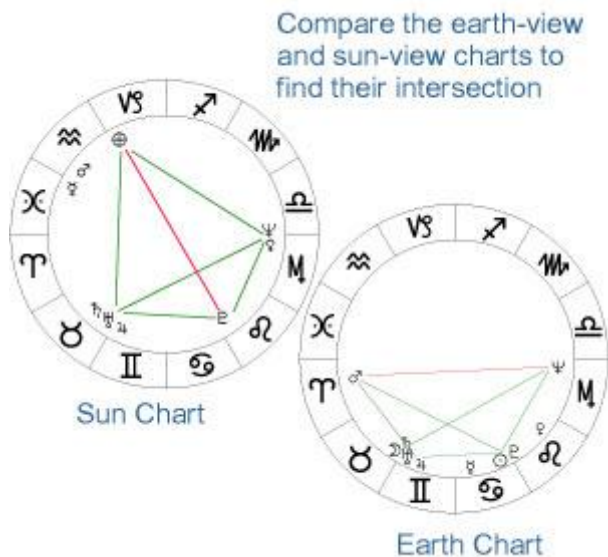

Dharma Chart, Karma Chart

One Individual: Two Views

Yet there was something about these large-scale patterns in the helio that was more persuasive to my attention than I could remember experiencing. They were somehow more real, more emphatic. They caught my attention and then held it in a way that had not happened in the past.

Sure, it started with my own chart. My geocentric, standard natal chart was interesting in many ways, and of course I had counted those ways using every astrological technique at my disposal. Yet, I always felt like something was missing that I needed to hear. I had never fully identified with my traditional chart, but sought to twist and turn it with techniques to somehow extract from it something deeper, something more about how I saw myself. That traditional geo chart was not all of how I saw myself,