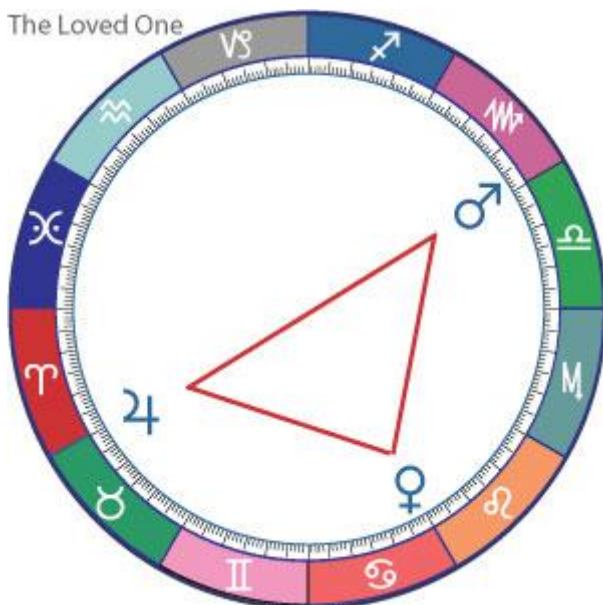

Dharma Chart, Karma Chart

Whole-Chart Patterns

These whole chart patterns have been studied for many centuries and a whole body of astrological knowledge and folklore has built up around them, which makes their interpretation fascinating. We mentioned earlier the two most basic aspects, that of the Conjunction (when two bodies are at the same exact point in the zodiac) and the Opposition (when two bodies are opposite one another in the zodiac). In addition, other two-body aspects include the Trine (120 degrees), the Square (90 degrees), and so on. These are two-body or isolated aspects, and are not the kind of aspect patterns I am talking about here.

Most of the more famous whole-chart patterns are three and four-body patterns. Let's look at some of the best known of the three-body whole chart patterns.