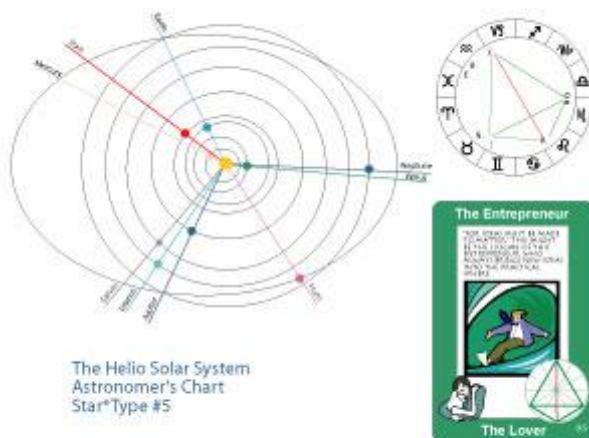

Dharma Chart, Karma Chart

StarTypes Astrology

In a real sense, most of the other major whole-chart patterns can be related to one or the other of these aspect pattern families, the T-Square and the Grand Trine. This is a key point.

Every astrologer has his or her areas of astrology where they have a natural passion. These whole-chart patterns happen to be one of my areas, and I have studied them intensively since the late 1960s and early 1970s. And like most astrologers, my fascination with these patterns is in direct correlation to their ability to reveal to me information of great use about myself, my family, and all those I have come to know in my life.

This study has not been some abstract piece of astrological research on my part, but an adventure beyond my wildest expectations, one that has carried me beyond any astrology I had known up to that time