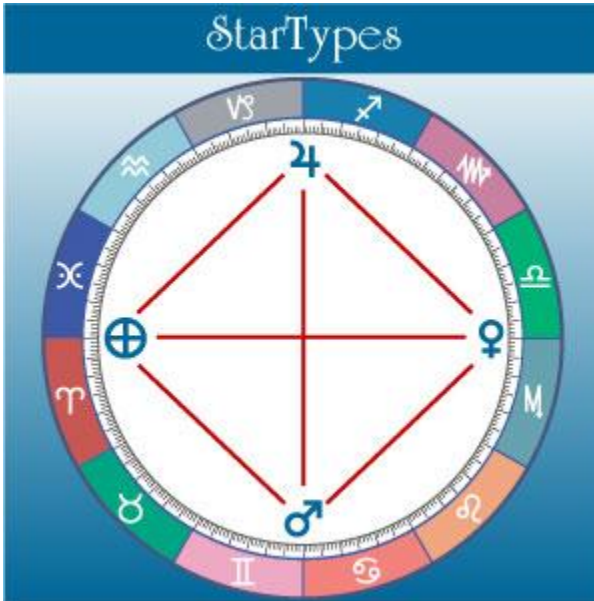

Dharma Chart, Karma Chart

fascinated astrologers past and present. What these large heavenly patterns, these StarTypes, mean for us is what we will now be getting into.

The Crux of the Matter

I have spent over thirty years researching StarTypes, these large aspect patterns in the sky, so one might imagine there is a lot to communicate here. However, the actual results are almost embarrassing, they are so simple. The one key thought that drives the whole StarTypes concept is this:

Is there or is there not a T-Square pattern in the heliocentric natal chart?

The T-Square pattern consists of two planets that form an Opposition (180-degree) aspect to one another, with a third planet at their midpoint that is at right angles to the other two.