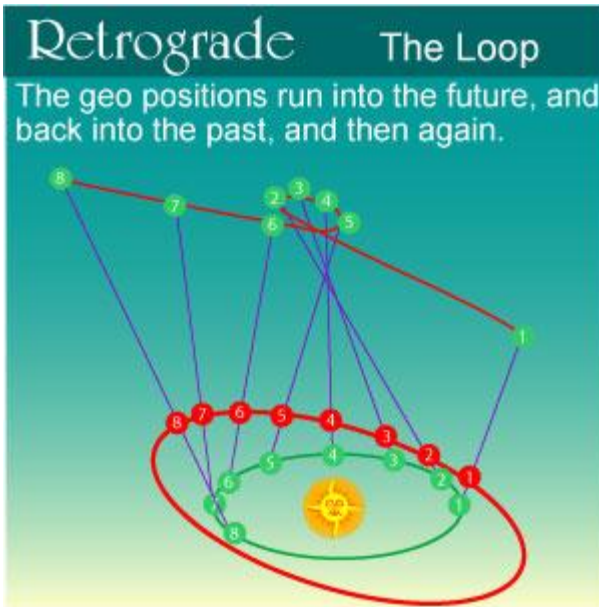

Dharma Chart, Karma Chart

Retrograde and Direct

Then what are we to make of the fact that the geo position, throughout the course of any year, alternately moves ahead of the Sun for a time, goes retrograde, retraces its steps for awhile, and again turns direct. This geo position runs ahead of or behind the actual position of the planet in the solar system, considered heliocentrically. At any given time, the geocentric position of any planet (when not conjunct or opposed) is either ahead or behind the helio position. In fact, in the course of going retrograde and direct, a planet passes over certain degrees of the zodiac three different times, two while going forward, and one while going backward - the retrograde loop. That is a lot of going over the same ground.

This retrograde loop is actually very fascinating when we consider how to interpret it. What that loop points out is that for any planet (and its meaning), there are