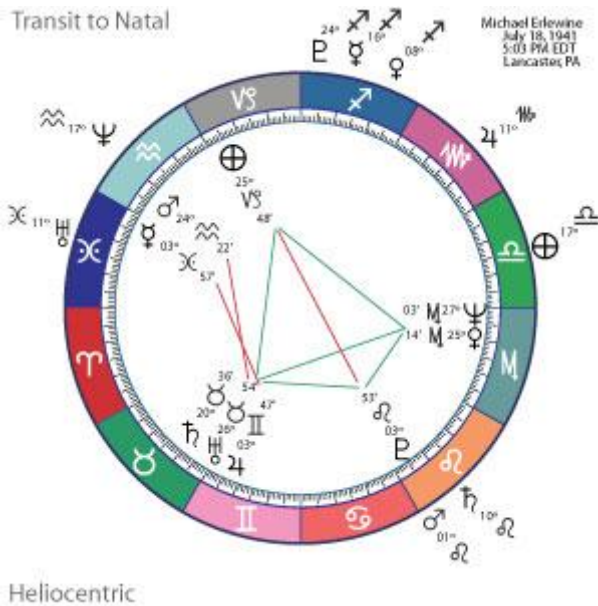

Dharma Chart, Karma Chart

Transits and What-Not

By all means, you want to check out planetary transits in the helio. They work just as they do geocentrically, only I find them (like all helio phenomena) more stable and consistent than the geo equivalent. In other words, I can depend on helio transits; I get a clearer picture of what is happening.