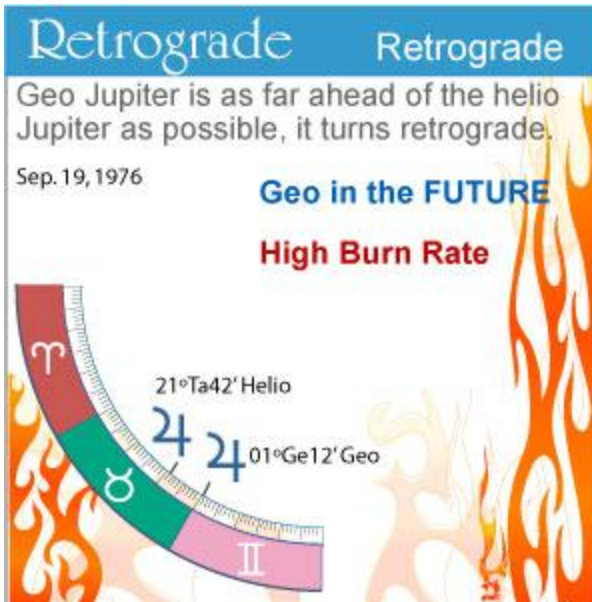

Dharma Chart, Karma Chart

Planet Retrogrades

This marks a period where the geocentric position of the planet stops its forward motion and begins to move back over the new area it has just traversed, making a second pass over this particular area of the zodiac. This always takes place during the waning "square" of the Earth to the outer planet in question.