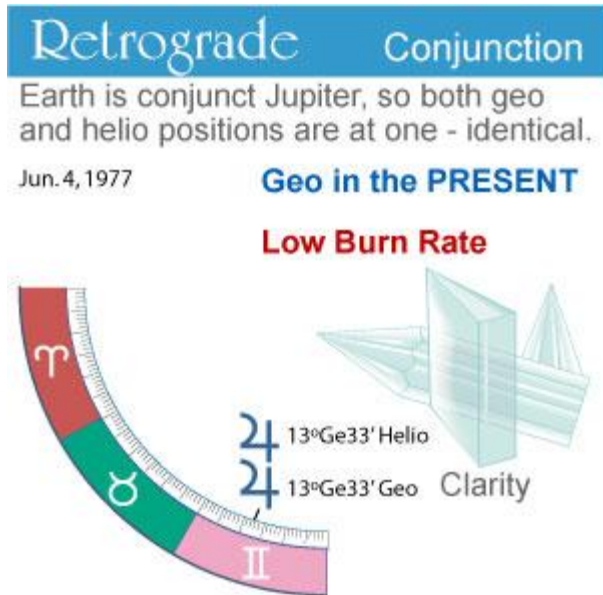

Dharma Chart, Karma Chart

Sun Conjunct Planet (again)

This marks the point where the geocentric position of the planet has caught up with the helio and they are one. From this point, the geo positions proceeds to forge ahead.