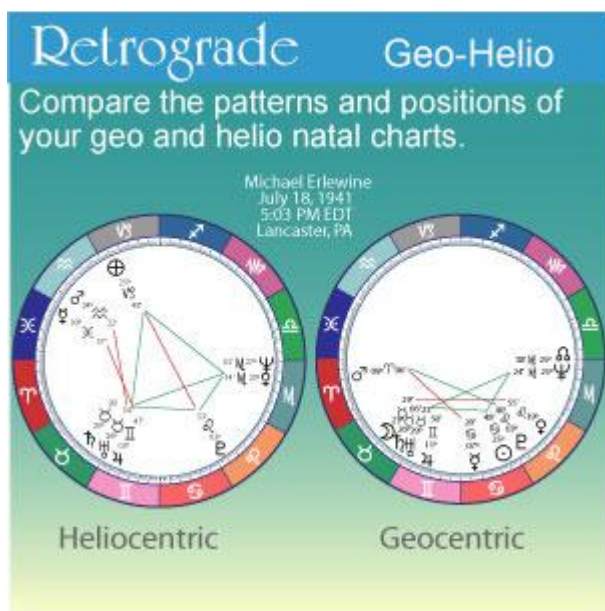

Dharma Chart, Karma Chart

Planet Phase Angle

Mercury 22°46'	(from Sun, geocentric view)
Venus 46°19'	(from Sun, geocentric view)
Mars 41°01'	(Heliocentric phase angle)
Jupiter 11° 05'	(Heliocentric phase angle)
Saturn 06°01'	(Heliocentric phase angle)
Uranus 02°59'	(Heliocentric phase angle)
Neptune 01°54'	(Heliocentric phase angle)
Pluto 01°27'	(Heliocentric phase angle)

Geocentric and Heliocentric: Interface

Most astrologers who have investigated the difference between a birth or event as seen from geocentric and heliocentric perspectives find that the geo chart refers