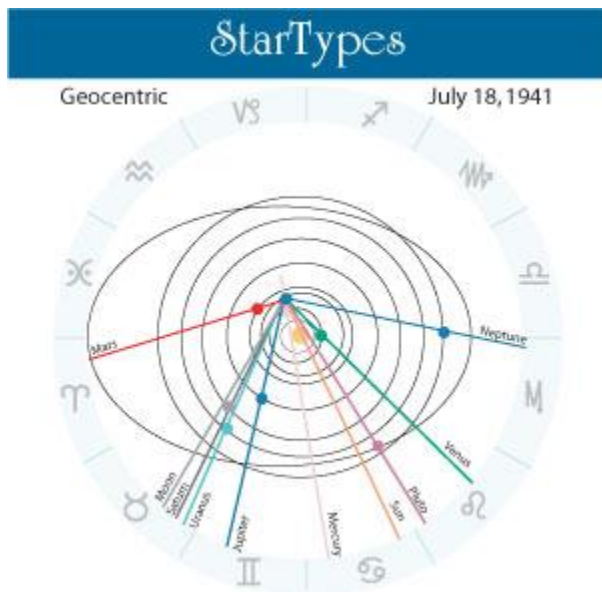

Dharma Chart, Karma Chart

be done. It is just very involved and round about. No, what astronomers do is to start with the heliocentric coordinates and then derive the geocentric positions.

From Helio to Geo

The order is from helio to geo, and not from geo to helio, which is not to say it cannot be done the other way round. It just is very, very difficult.

Using this simple analogy, astrologers have been deriving the inner or spiritual (helio) part of astrology from the personal and circumstantial (geo) chart for centuries. Of course we can do it; we have been doing it all this time. The point is that it is so much easier, so much clearer, to just use the helio chart to look at spiritual or inner issues and to use the geocentric chart to look at the outer-world of personal issues.