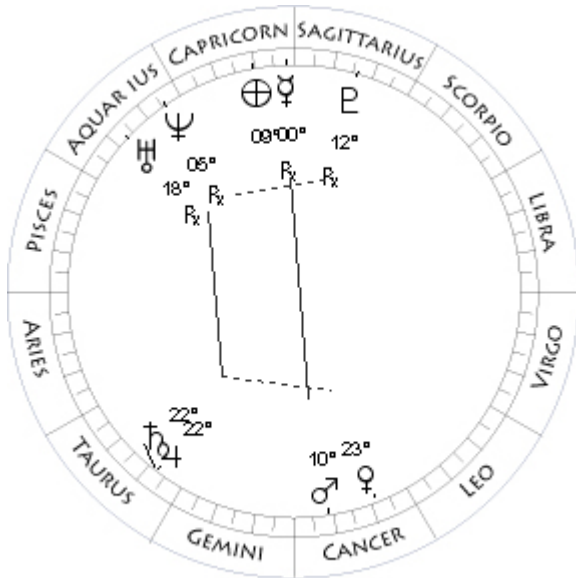

Jul 1, 2000

Aug 1, 2000

Jul 1, 2000

Mo|05Cn35 - 1°44	Ea|09Cp57 - 0°00
Su|09Cn57 - 0°00	Me|00Cp30 - 3°51
Me|17Cn39 - 3°51R	Ve|23Cn17 + 0°51
Ve|15Cn28 + 0°51	Ma|10Cn02 + 0°52
Ma|10Cn00 + 0°52	Ju|22Ta47 - 0°50
Ju|00Ge15 - 0°50	Sa|22Ta20 - 2°01
Sa|26Ta42 - 2°01	Ur|18Aq24 - 0°43
Ur|20Aq17 - 0°43R	Ne|05Aq02 + 0°13
Ne|05Aq53 + 0°13R	Pl|12Sa00 +11°13
Pl|10Sa48 +11°13R	No|25Cn26 - 0°00

Aug 1, 2000

Mo|29Le06 + 3°00	Ea|09Aq32 - 0°00
Su|09Le32 - 0°00	Me|27Ar47 - 0°48
Me|20Cn53 - 0°48	Ve|13Vi38 + 1°28
Ve|23Le35 + 1°28	Ma|24Cn32 + 1°02
Ma|00Le18 + 1°02	Ju|25Ta35 - 0°51
Ju|06Ge02 - 0°51	Sa|23Ta28 - 2°05
Sa|29Ta27 - 2°05	Ur|18Aq44 - 0°44
Ur|19Aq14 - 0°44R	Ne|05Aq13 + 0°13
Ne|05Aq04 + 0°13R	Pl|12Sa13 +11°02
Pl|10Sa16 +11°02R	No|23Cn47 - 0°00