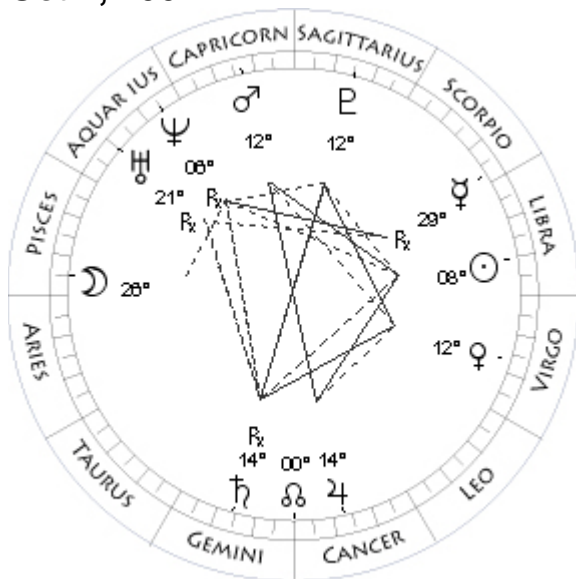

Oct 1, 2001

Sep 1, 2001

Mo|23Aq48 - 3°50	Ea|09Pi08 - 0°00
Su|09Vi07 - 0°00	Me|24Sc56 - 0°18
Me|00Li43 - 0°18	Ve|17Ge04 + 0°01
Ve|06Le21 + 0°01	Ma|10Aq14 - 3°36
Ma|26Sa28 - 3°36	Ju|00Cn19 - 0°13
Ju|10Cn02 - 0°13	Sa|08Ge02 - 1°46
Sa|14Ge23 - 1°46	Ur|23Aq02 - 0°45
Ur|22Aq12 - 0°45R	Ne|07Aq36 + 0°08
Ne|06Aq33 + 0°08R	Pl|14Sa47 +10°15
Pl|12Sa35 +10°15	No|02Cn49 - 0°00

Oct 1, 2001

Mo|26Pi25 - 4°59	Ea|08Ar23 - 0°00
Su|08Li23 - 0°00	Me|24Aq24 - 3°39
Me|29Li41 - 3°39R	Ve|05Le38 + 1°15
Ve|12Vi45 + 1°15	Ma|29Aq08 - 2°52
Ma|12Cp54 - 2°52	Ju|02Cn52 - 0°10
Ju|14Cn03 - 0°10	Sa|09Ge09 - 1°50
Sa|14Ge57 - 1°50R	Ur|23Aq22 - 0°45
Ur|21Aq15 - 0°45R	Ne|07Aq47 + 0°08
Ne|06Aq05 + 0°08R	Pl|14Sa59 +10°03
Pl|12Sa58 +10°03	No|01Cn14 - 0°00