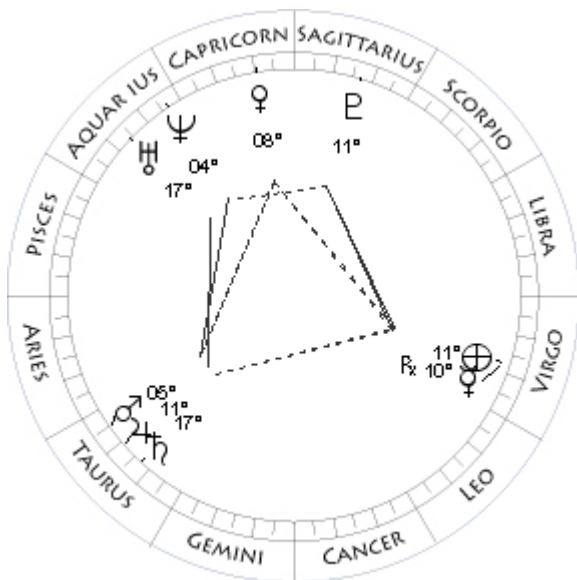

Mar 1, 2000

Apr 1, 2000

Mar 1, 2000

Mo|17Cp23 + 1°25	
Su|11Pi13 - 0°00	Ea|11Vi13 - 0°00
Me|11Pi29 + 3°42R	Me|10Vi45 + 3°42
Ve|15Aq12 - 0°37	Ve|08Cp30 - 0°37
Ma|13Ar59 - 0°18	Ma|05Ta49 - 0°18
Ju|02Ta47 - 1°00	Ju|11Ta46 - 1°00
Sa|12Ta27 - 2°10	Sa|17Ta54 - 2°10
Ur|18Aq11 - 0°40	Ur|17Aq04 - 0°40
Ne|05Aq24 + 0°14	Ne|04Aq18 + 0°14
Pl|12Sa52 +11°04	Pl|11Sa12 +11°04
No|01Le53 - 0°00	

Apr 1, 2000

Mo|02Pi00 - 2°36	
Su|12Ar04 - 0°00	Ea|12Li04 - 0°00
Me|14Pi35 - 1°55	Me|22Sa06 - 1°55
Ve|23Pi30 - 1°27	Ve|27Aq32 - 1°27
Ma|06Ta55 + 0°05	Ma|23Ta24 + 0°05
Ju|09Ta18 - 0°55	Ju|14Ta34 - 0°55
Sa|15Ta34 - 2°04	Sa|19Ta01 - 2°04
Ur|19Aq41 - 0°40	Ur|17Aq25 - 0°40
Ne|06Aq13 + 0°13	Ne|04Aq29 + 0°13
Pl|12Sa51 +11°12R	Pl|11Sa25 +11°12
No|00Le15 - 0°00