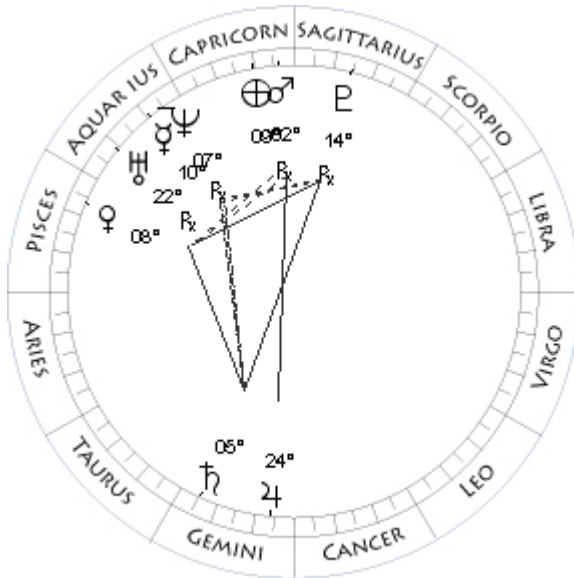

Jul 1, 2001

Aug 1, 2001

Jul 1, 2001

Mo|21Sc47 + 3°43	Ea|09Cp43 - 0°00
Su|09Cn43 - 0°00	Me|10Aq09 - 4°15
Me|21Ge42 - 4°15	Ve|08Pi00 - 2°45
Ve|25Ta29 - 2°45	Ma|02Cp52 - 4°02
Ma|17Sa25 - 4°02R	Ju|24Ge59 - 0°17
Ju|27Ge25 - 0°17	Sa|05Ge44 - 1°41
Sa|09Ge01 - 1°41	Ur|22Aq22 - 0°45
Ur|24Aq25 - 0°45R	Ne|07Aq13 + 0°09
Ne|08Aq08 + 0°09R	Pl|14Sa23 +10°39
Pl|13Sa15 +10°39R	No|06Cn06 - 0°00

Aug 1, 2001

Mo|09Cp00 - 0°16	Ea|09Aq19 - 0°00
Su|09Ie18 - 0°00	Me|18Cn03 + 1°27
Me|04Ie20 + 1°27	Ve|27Ar20 - 1°40
Ve|30Ge00 - 1°40	Ma|21Cp11 - 4°11
Ma|16Sa12 - 4°11	Ju|27Ge39 - 0°15
Ju|04Cn12 - 0°15	Sa|06Ge53 - 1°43
Sa|12Ge16 - 1°43	Ur|22Aq42 - 0°45
Ur|23Aq25 - 0°45R	Ne|07Aq25 + 0°08
Ne|07Aq20 + 0°08R	Pl|14Sa35 +10°28
Pl|12Sa41 +10°28R	No|04Cn28 - 0°00