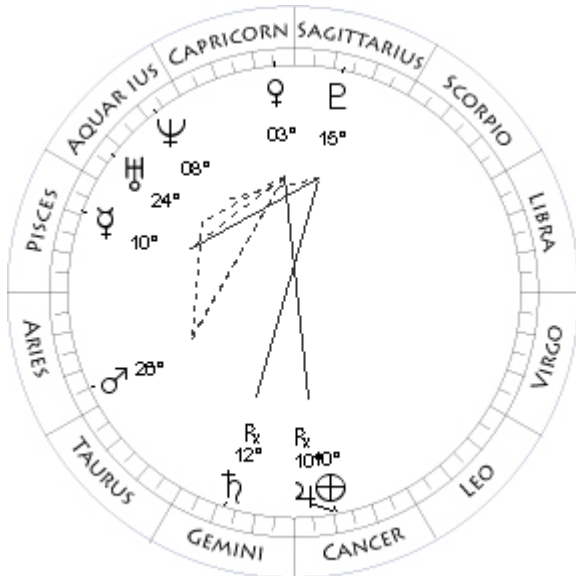

Jan 1, 2002

Feb 1, 2002

Jan 1, 2002

Mo|08Le22 + 3°28	Ea|10Cn54 - 0°00
Su|10Cp54 - 0°00	Me|10Pi15 - 2°01
Me|26Cp22 - 2°01	Ve|03Cp37 - 0°25
Ve|07Cp48 - 0°25	Ma|26Ar27 - 0°42
Ma|17Pi15 - 0°42	Ju|10Cn35 + 0°00R
Ju|10Cn35 + 0°00R	Ju|10Cn39 + 0°00
Sa|09Ge17 - 1°48R	Sa|12Ge33 - 1°48
Ur|22Aq29 - 0°42	Ur|24Aq22 - 0°42
Ne|07Aq29 + 0°06	Ne|08Aq20 + 0°06
Pl|16Sa05 + 9°45	Pl|15Sa34 + 9°45
No|26Ge22 - 0°00	

Feb 1, 2002

Mo|02Li00 + 5°06	Ea|12Le27 - 0°00
Su|12Aq27 - 0°00	Me|02Aq09 + 3°34R
Me|02Aq09 + 3°34R	Ve|22Aq38 - 1°19
Ve|16Aq46 - 1°19	Ma|09Ar51 - 0°08
Ma|09Ar51 - 0°08	Ma|14Ta29 - 0°08
Ju|06Cn54 + 0°05R	Ju|13Cn15 + 0°05
Sa|08Ge04 - 1°41R	Sa|13Ge42 - 1°41
Ur|24Aq07 - 0°42	Ur|24Aq42 - 0°42
Ne|08Aq38 + 0°06	Ne|08Aq31 + 0°06
Pl|17Sa03 + 9°49	Pl|15Sa46 + 9°49
No|24Ge43 - 0°00