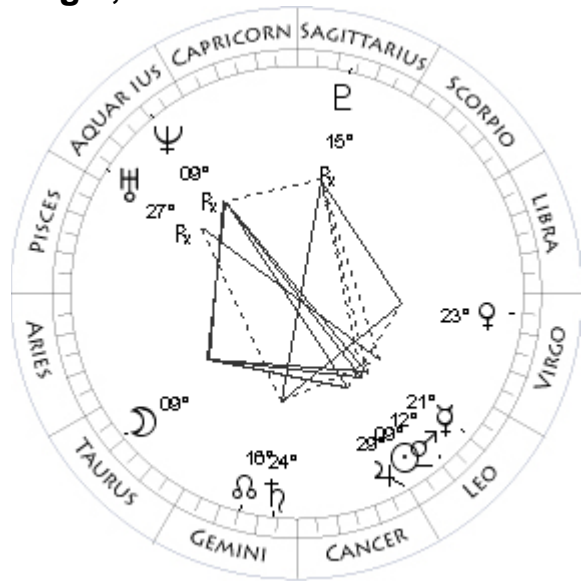

Jul 1, 2002

Aug 1, 2002

Jul 1, 2002

Mo|26Pi07 - 5°11	Ea|09Cp29 - 0°00
Su|09Cn29 - 0°00	Me|03Ar01 - 1°41
Me|19Ge53 - 1°41	Ve|23Li57 + 1°47
Ve|19Le20 + 1°47	Ma|00Le04 + 1°05
Ma|22Cn11 + 1°05	Ju|25Cn40 + 0°17
Ju|23Cn03 + 0°17	Sa|19Ge17 - 1°16
Sa|21Ge18 - 1°16	Ur|26Aq19 - 0°46
Ur|28Aq31 - 0°46R	Ne|09Aq25 + 0°05
Ne|10Aq24 + 0°05R	Pl|15Sa40 +10°04R
Pl|15Sa40 +10°04R	No|16Ge46 - 0°00
No|16Ge46 - 0°00	

Aug 1, 2002

Mo|09Ta49 - 3°04	Ea|09Aq05 - 0°00
Su|09Le04 - 0°00	Me|25Vi14 + 1°38
Me|21Le09 + 1°38	Ve|13Sa30 + 0°10
Ve|23Vi48 + 0°10	Ma|13Le57 + 1°09
Ma|12Le06 + 1°09	Ju|28Cn12 + 0°20
Ju|29Cn57 + 0°20	Sa|20Ge27 - 1°16
Sa|24Ge55 - 1°16	Ur|26Aq39 - 0°46
Ur|27Aq34 - 0°46R	Ne|09Aq36 + 0°04
Ne|09Aq37 + 0°04R	Pl|16Sa56 + 9°54
Pl|15Sa05 + 9°54R	No|15Ge08 - 0°00
No|15Ge08 - 0°00