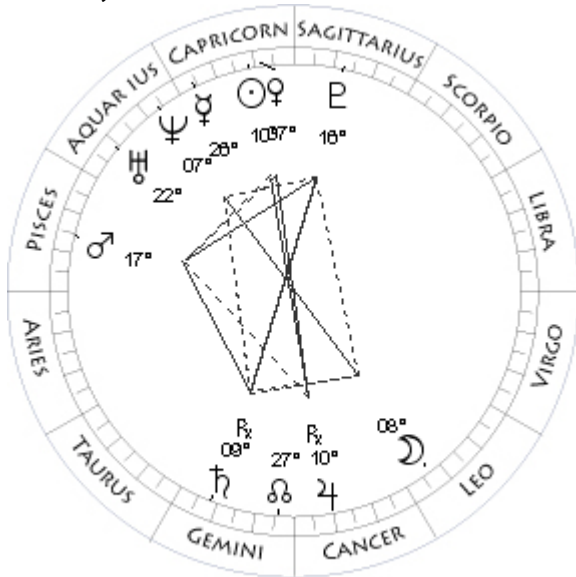

Jan 1, 2002

Feb 1, 2002

Jan 1, 2002

Mo|08Le22 + 3°28	Ea|10Cn54 - 0°00
Su|10Cp54 - 0°00	Me|10Pi15 - 2°01
Me|26Cp22 - 2°01	Ve|03Cp37 - 0°25
Ve|07Cp48 - 0°25	Ma|26Ar27 - 0°42
Ma|17Pi15 - 0°42	Ju|10Cn35 + 0°00R
Ju|10Cn35 + 0°00R	Ju|10Cn39 + 0°00
Sa|09Ge17 - 1°48R	Sa|12Ge33 - 1°48
Ur|22Aq29 - 0°42	Ur|24Aq22 - 0°42
Ne|07Aq29 + 0°06	Ne|08Aq20 + 0°06
Pl|16Sa05 + 9°45	Pl|15Sa34 + 9°45
No|26Ge22 - 0°00	

Feb 1, 2002

Mo|02Li00 + 5°06	Ea|12Le27 - 0°00
Su|12Aq27 - 0°00	Me|02Aq09 + 3°34R
Me|02Aq09 + 3°34R	Ve|22Aq38 - 1°19
Ve|16Aq46 - 1°19	Ma|09Ar51 - 0°08
Ma|09Ar51 - 0°08	Ma|14Ta29 - 0°08
Ju|06Cn54 + 0°05R	Ju|13Cn15 + 0°05
Sa|08Ge04 - 1°41R	Sa|13Ge42 - 1°41
Ur|24Aq07 - 0°42	Ur|24Aq42 - 0°42
Ne|08Aq38 + 0°06	Ne|08Aq31 + 0°06
Pl|17Sa03 + 9°49	Pl|15Sa46 + 9°49
No|24Ge43 - 0°00