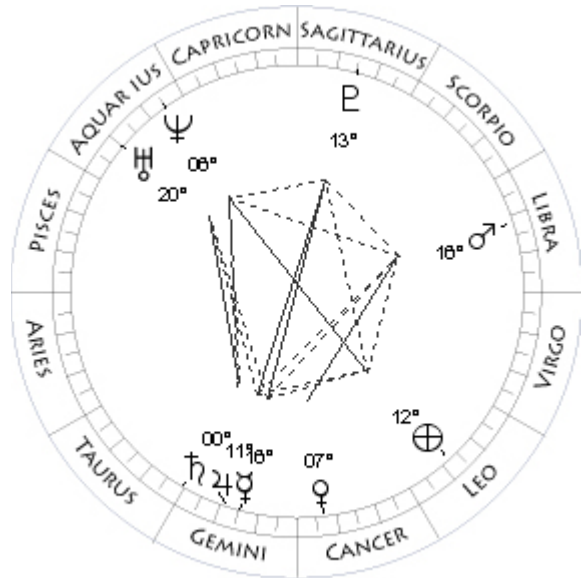

Jan 1, 2001

Feb 1, 2001

Jan 1, 2001

Mo|24Pi46 - 4°58
Su|11Cp09 - 0°00
Me|15Cp06 - 2°00
Ve|27Aq31 - 1°29
Ma|05Sc14 + 1°15
Ju|02Ge09 - 0°48R
Sa|24Ta34 - 2°12R
Ur|18Aq41 - 0°41
Ne|05Aq22 + 0°10
Pl|13Sa49 +10°19
No|15Cn41 - 0°00

Ea|11Cn09 - 0°00
Me|23Cp55 - 2°00
Ve|17Ta39 - 1°29
Ma|02Li14 + 1°15
Ju|09Ge12 - 0°48
Sa|29Ta04 - 2°12
Ur|20Aq24 - 0°41
Ne|06Aq08 + 0°10
Pl|13Sa12 +10°19

Feb 1, 2001

Mo|11Ta40 - 4°42
Su|12Aq42 - 0°00
Me|00Pi06 + 1°12
Ve|28Pi52 + 1°31
Ma|22Sc51 + 1°07
Ju|01Ge17 - 0°41
Sa|24Ta07 - 2°03
Ur|20Aq22 - 0°41
Ne|06Aq31 + 0°10
Pl|14Sa45 +10°23
No|14Cn03 - 0°00

Ea|12Le42 - 0°00
Me|16Ge27 + 1°12
Ve|07Cn34 + 1°31
Ma|16Li14 + 1°07
Ju|11Ge56 - 0°41
Sa|00Ge12 - 2°03
Ur|20Aq44 - 0°41
Ne|06Aq20 + 0°10
Pl|13Sa25 +10°23