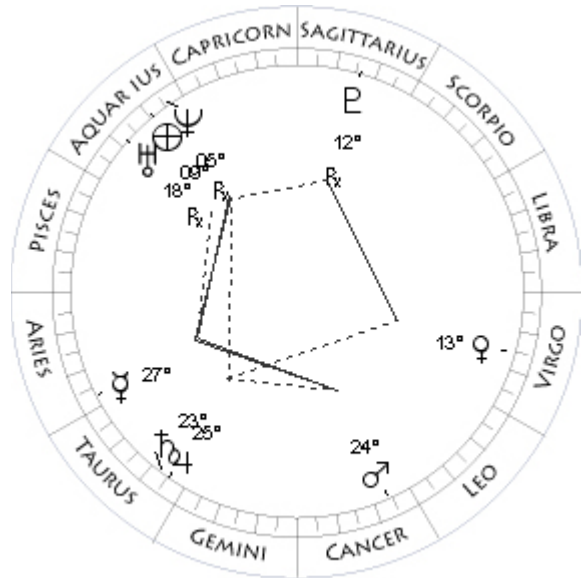

Jul 1, 2000

Aug 1, 2000

Jul 1, 2000

Mo|05Cn35 - 1°44	Ea|09Cp57 - 0°00
Su|09Cn57 - 0°00	Me|00Cp30 - 3°51
Me|17Cn39 - 3°51R	Ve|23Cn17 + 0°51
Ve|15Cn28 + 0°51	Ma|10Cn02 + 0°52
Ma|10Cn00 + 0°52	Ju|22Ta47 - 0°50
Ju|00Ge15 - 0°50	Sa|22Ta20 - 2°01
Sa|26Ta42 - 2°01	Ur|18Aq24 - 0°43
Ur|20Aq17 - 0°43R	Ne|05Aq02 + 0°13
Ne|05Aq53 + 0°13R	Pl|12Sa00 +11°13
Pl|10Sa48 +11°13R	No|25Cn26 - 0°00

Aug 1, 2000

Mo|29Le06 + 3°00	Ea|09Aq32 - 0°00
Su|09Le32 - 0°00	Me|27Ar47 - 0°48
Me|20Cn53 - 0°48	Ve|13Vi38 + 1°28
Ve|23Le35 + 1°28	Ma|24Cn32 + 1°02
Ma|00Le18 + 1°02	Ju|25Ta35 - 0°51
Ju|06Ge02 - 0°51	Sa|23Ta28 - 2°05
Sa|29Ta27 - 2°05	Ur|18Aq44 - 0°44
Ur|19Aq14 - 0°44R	Ne|05Aq13 + 0°13
Ne|05Aq04 + 0°13R	Pl|12Sa13 +11°02
Pl|10Sa16 +11°02R	No|23Cn47 - 0°00