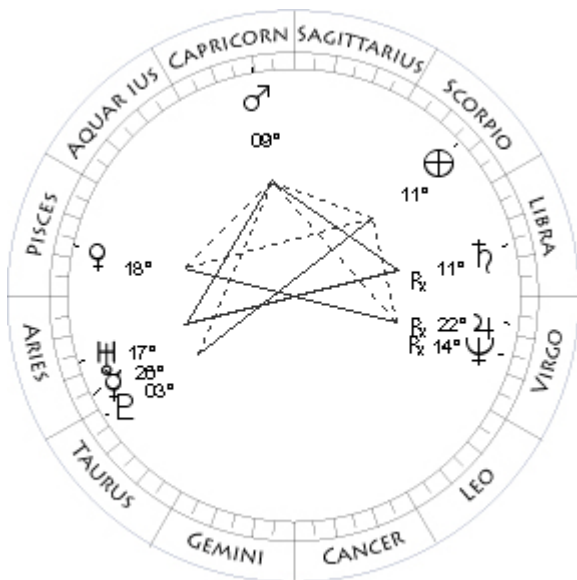

Jun 1, 2009

May 1, 2009

Mo|27Vi15 + 0°43	Ea|11Sc28 - 0°00
Su|11Ta28 - 0°00	Me|26Ar55 - 0°40
Me|07Ta54 - 0°40	Ve|18Pi13 - 1°35
Ve|19Ar30 - 1°35	Ma|09Cp59 - 1°37
Ma|23Aq15 - 1°37	Ju|13Vi22 + 1°23R
Ju|13Vi22 + 1°23R	Sa|11Li56 + 2°40
Sa|08Li40 + 2°40R	Ur|17Ar54 - 0°37
Ur|19Ar00 - 0°37	Ne|12Vi29 + 0°56R
Ne|12Vi29 + 0°56R	Pl|04Ta25 -16°33
Pl|04Ta25 -16°33	No|03Ar54 - 0°00

Jun 1, 2009

Mo|20Sc01 - 3°41	Ea|11Sa22 - 0°00
Su|11Ge22 - 0°00	Me|13Li32 + 1°55
Me|04Cn32 + 1°55	Ve|07Ta37 - 0°57
Ve|27Ta24 - 0°57	Ma|28Cp32 - 2°21
Ma|14Pi30 - 2°21	Ju|24Vi48 + 1°17
Ju|14Vi03 + 1°17	Sa|12Li58 + 2°34
Sa|07Li31 + 2°34R	Ur|18Ar14 - 0°38
Ur|20Ar30 - 0°38	Ne|12Vi23 + 0°55
Ne|12Vi23 + 0°55	Pl|05Ta06 -16°36
Pl|05Ta06 -16°36	No|02Ar16 - 0°00