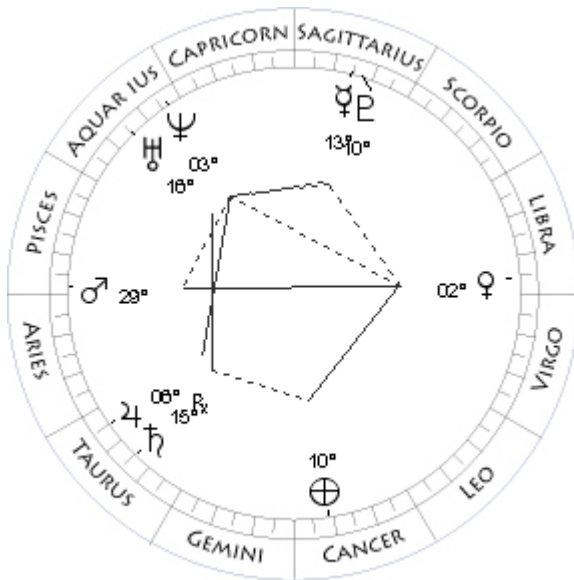

Jan 1, 2000

Feb 1, 2000

Jan 1, 2000

Mo|13Sc19 + 5°10	Ea|10Cn23 - 0°00
Su|10Cp22 - 0°00	Me|13Sa47 - 1°00
Me|01Cp54 - 1°00	Ve|02Li36 + 2°04
Ve|01Sa34 + 2°04	Ma|29Pi27 - 1°04
Ma|27Aq58 - 1°04	Ju|06Ta18 - 1°16
Ju|25Ar16 - 1°16	Sa|15Ta43 - 2°27
Sa|10Ta23 - 2°27R	Ur|16Aq25 - 0°39
Ur|14Aq49 - 0°39	Ne|03Aq57 + 0°14
Ne|03Aq13 + 0°14	Pl|10Sa49 +10°51
Pl|11Sa29 +10°51	
No|05Le04 - 0°00	

Feb 1, 2000

Mo|27Sa27 + 3°08	Ea|11Le56 - 0°00
Su|11Aq56 - 0°00	Me|26Pi46 - 1°34
Me|23Aq26 - 1°34	Ve|22Sc27 + 0°46
Ve|09Cp26 + 0°46	Ma|18Ar35 - 0°40
Ma|21Pi56 - 0°40	Ju|09Ta07 - 1°07
Ju|28Ar01 - 1°07	Sa|16Ta50 - 2°18
Sa|10Ta40 - 2°18	Ur|16Aq45 - 0°39
Ur|16Aq32 - 0°39	Ne|04Aq08 + 0°14
Ne|04Aq22 + 0°14	Pl|11Sa01 +10°56
Pl|12Sa24 +10°56	
No|03Le26 - 0°00