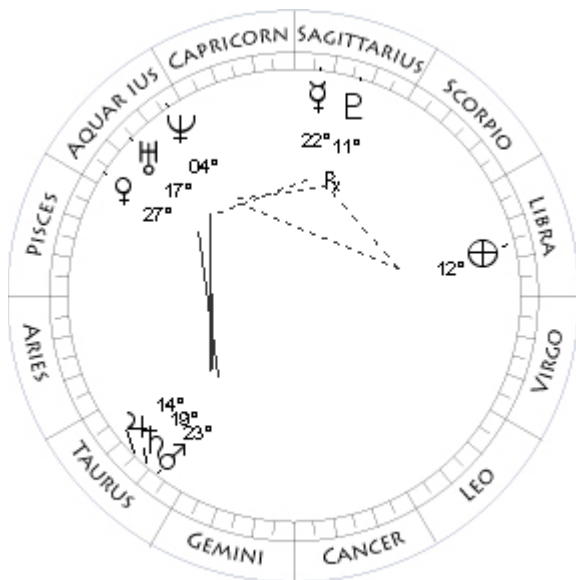

Mar 1, 2000

Apr 1, 2000

Mar 1, 2000

Mo|17Cp23 + 1°25	
Su|11Pi13 - 0°00	Ea|11Vi13 - 0°00
Me|11Pi29 + 3°42R	Me|10Vi45 + 3°42
Ve|15Aq12 - 0°37	Ve|08Cp30 - 0°37
Ma|13Ar59 - 0°18	Ma|05Ta49 - 0°18
Ju|02Ta47 - 1°00	Ju|11Ta46 - 1°00
Sa|12Ta27 - 2°10	Sa|17Ta54 - 2°10
Ur|18Aq11 - 0°40	Ur|17Aq04 - 0°40
Ne|05Aq24 + 0°14	Ne|04Aq18 + 0°14
Pl|12Sa52 +11°04	Pl|11Sa12 +11°04
No|01Le53 - 0°00	

Apr 1, 2000

Mo|02Pi00 - 2°36	
Su|12Ar04 - 0°00	Ea|12Li04 - 0°00
Me|14Pi35 - 1°55	Me|22Sa06 - 1°55
Ve|23Pi30 - 1°27	Ve|27Aq32 - 1°27
Ma|06Ta55 + 0°05	Ma|23Ta24 + 0°05
Ju|09Ta18 - 0°55	Ju|14Ta34 - 0°55
Sa|15Ta34 - 2°04	Sa|19Ta01 - 2°04
Ur|19Aq41 - 0°40	Ur|17Aq25 - 0°40
Ne|06Aq13 + 0°13	Ne|04Aq29 + 0°13
Pl|12Sa51 +11°12R	Pl|11Sa25 +11°12
No|00Le15 - 0°00