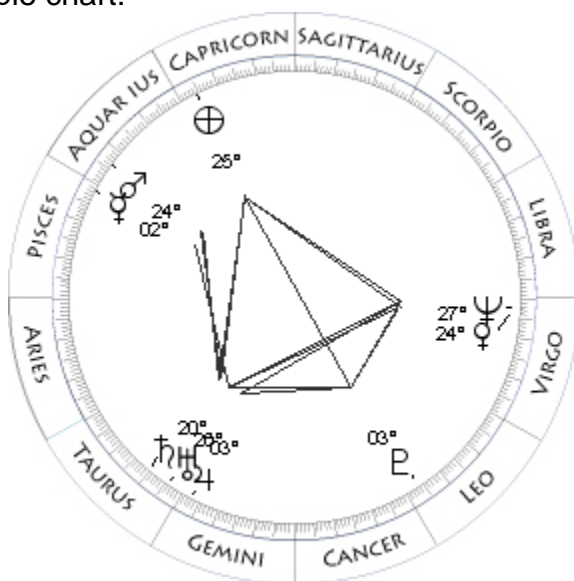

Example chart:

July 18, 1941 0 hrs

Mo | 19Ta00 - 4° 08	
Su | 25Cn27 - 0° 00	Ea | 25Cp27 - 0° 00
Me | 07Cn11 - 3° 32	Me | 02Pi26 - 3° 32
Ve | 19Le28 + 1° 36	Ve | 24Vi38 + 1° 36
Ma | 08Ar55 - 3° 41	Ma | 24Aq07 - 3° 41
Ju | 11Ge46 - 0° 41	Ju | 03Ge44 - 0° 41
Sa | 26Ta05 - 2° 06	Sa | 20Ta36 - 2° 06
Ur | 29Ta23 - 0° 13	Ur | 26Ta54 - 0° 13
Ne | 25Vi23 + 1° 15	Ne | 27Vi03 + 1° 15
Pl | 03Le40 + 4° 16	Pl | 03Le51 + 4° 16
NO | 25Vi41 - 0° 00	

Here is the heliocentric chart which is usually at the bottom, below the geocentric chart. The helio planet positions are given on the right side of the text block. There you will find the helio longitude and latitude of the bodies Earth and planets Mercury through Pluto. Each planet's longitude is given in degrees zodiac-sign and minutes, followed by the latitude above the Ecliptic in degrees and minutes, with the appropriate sign.