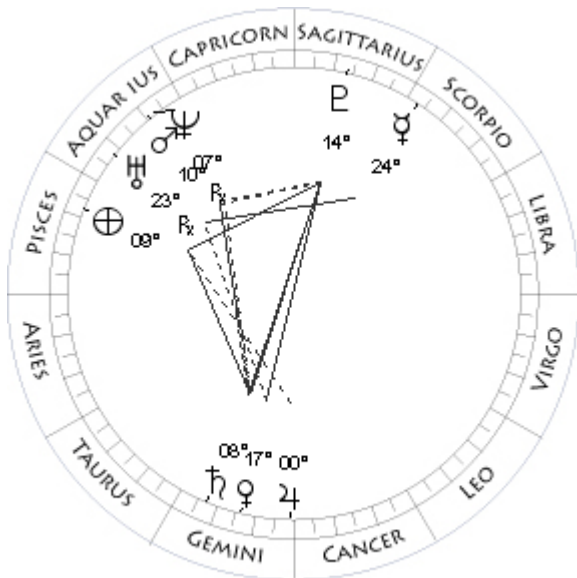

Oct 1, 2001

Sep 1, 2001

Mo|23Aq48 - 3°50	Ea|09Pi08 - 0°00
Su|09Vi07 - 0°00	Me|24Sc56 - 0°18
Me|00Li43 - 0°18	Ve|17Ge04 + 0°01
Ve|06Le21 + 0°01	Ma|10Aq14 - 3°36
Ma|26Sa28 - 3°36	Ju|00Cn19 - 0°13
Ju|10Cn02 - 0°13	Sa|08Ge02 - 1°46
Sa|14Ge23 - 1°46	Ur|23Aq02 - 0°45
Ur|22Aq12 - 0°45R	Ne|07Aq36 + 0°08
Ne|06Aq33 + 0°08R	Pl|14Sa47 +10°15
Pl|12Sa35 +10°15	No|02Cn49 - 0°00

Oct 1, 2001

Mo|26Pi25 - 4°59	Ea|08Ar23 - 0°00
Su|08Li23 - 0°00	Me|24Aq24 - 3°39
Me|29Li41 - 3°39R	Ve|05Le38 + 1°15
Ve|12Vi45 + 1°15	Ma|29Aq08 - 2°52
Ma|12Cp54 - 2°52	Ju|02Cn52 - 0°10
Ju|14Cn03 - 0°10	Sa|09Ge09 - 1°50
Sa|14Ge57 - 1°50R	Ur|23Aq22 - 0°45
Ur|21Aq15 - 0°45R	Ne|07Aq47 + 0°08
Ne|06Aq05 + 0°08R	Pl|14Sa59 +10°03
Pl|12Sa58 +10°03	No|01Cn14 - 0°00