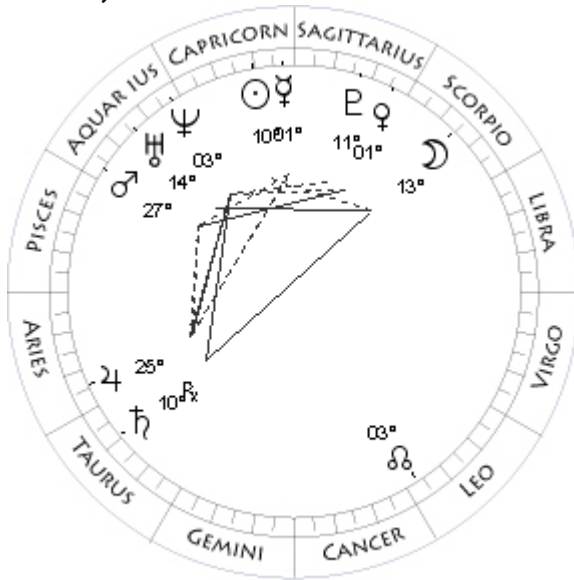

Jan 1, 2000

Feb 1, 2000

Jan 1, 2000

Mo|13Sc19 + 5°10	Ea|10Cn23 - 0°00
Su|10Cp22 - 0°00	Me|13Sa47 - 1°00
Me|01Cp54 - 1°00	Ve|02Li36 + 2°04
Ve|01Sa34 + 2°04	Ma|29Pi27 - 1°04
Ma|27Aq58 - 1°04	Ju|06Ta18 - 1°16
Ju|25Ar16 - 1°16	Sa|15Ta43 - 2°27
Sa|10Ta23 - 2°27R	Ur|16Aq25 - 0°39
Ur|14Aq49 - 0°39	Ne|03Aq57 + 0°14
Ne|03Aq13 + 0°14	Pl|10Sa49 +10°51
Pl|11Sa29 +10°51	
No|05Le04 - 0°00	

Feb 1, 2000

Mo|27Sa27 + 3°08	Ea|11Le56 - 0°00
Su|11Aq56 - 0°00	Me|26Pi46 - 1°34
Me|23Aq26 - 1°34	Ve|22Sc27 + 0°46
Ve|09Cp26 + 0°46	Ma|18Ar35 - 0°40
Ma|21Pi56 - 0°40	Ju|09Ta07 - 1°07
Ju|28Ar01 - 1°07	Sa|16Ta50 - 2°18
Sa|10Ta40 - 2°18	Ur|16Aq45 - 0°39
Ur|16Aq32 - 0°39	Ne|04Aq08 + 0°14
Ne|04Aq22 + 0°14	Pl|11Sa01 +10°56
Pl|12Sa24 +10°56	
No|03Le26 - 0°00