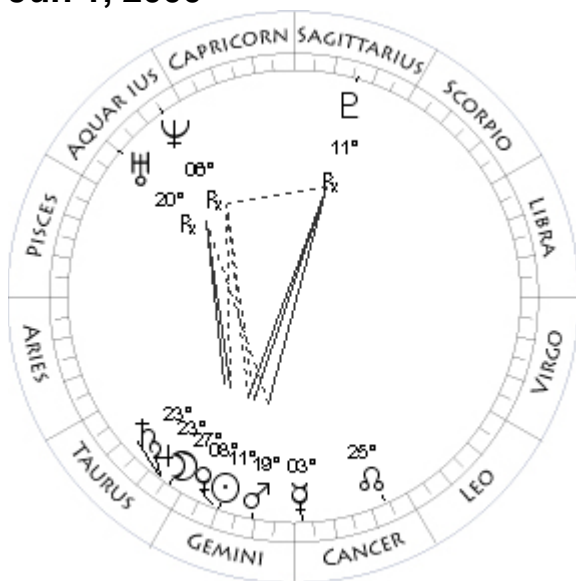

Jun 1, 2000

May 1, 2000

Mo|06Ar13 - 4°41	Ea|11Sc25 - 0°00
Su|11Ta25 - 0°00	Me|06Ar32 - 1°15
Me|02Ta42 - 1°15	Ve|15Ar11 - 1°17
Ve|00Ta29 - 1°17	Ma|09Ge34 + 0°24
Ma|28Ta23 + 0°24	Ju|17Ta17 - 0°52
Ju|16Ta18 - 0°52	Sa|20Ta07 - 2°00
Sa|19Ta15 - 2°00	Ur|17Aq44 - 0°41
Ur|20Aq36 - 0°41	Ne|04Aq40 + 0°13
Ne|06Aq35 + 0°13	Pl|11Sa36 +11°18
Pl|12Sa21 +11°18R	No|28Cn40 - 0°00
No|28Cn40 - 0°00	

Jun 1, 2000

Mo|27Ta09 - 4°23	Ea|11Sa18 - 0°00
Su|11Ge18 - 0°00	Me|28Vi10 + 2°08
Me|03Cn25 + 2°08	Ve|04Ge49 - 0°17
Ve|08Ge36 - 0°17	Ma|25Ge25 + 0°40
Ma|19Ge51 + 0°40	Ju|20Ta05 - 0°51
Ju|23Ta37 - 0°51	Sa|21Ta14 - 2°00
Sa|23Ta12 - 2°00	Ur|18Aq05 - 0°42
Ur|20Aq48 - 0°42R	Ne|04Aq51 + 0°13
Ne|06Aq26 + 0°13R	Pl|11Sa49 +11°18
Pl|11Sa34 +11°18R	No|27Cn01 - 0°00
No|27Cn01 - 0°00