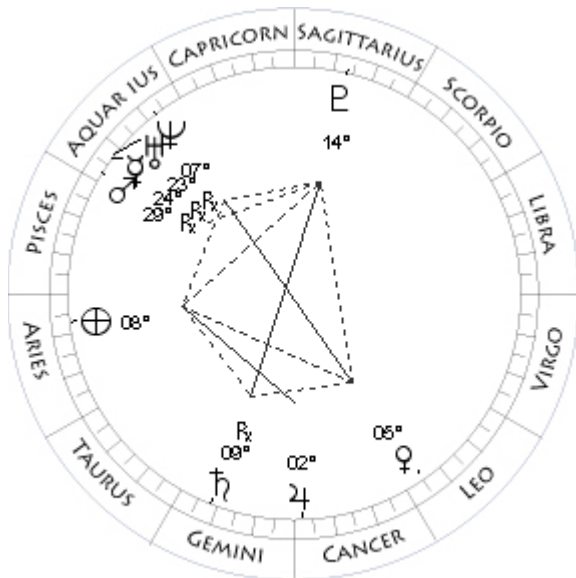

Oct 1, 2001

Sep 1, 2001

Mo|23Aq48 - 3°50	Ea|09Pi08 - 0°00
Su|09Vi07 - 0°00	Me|24Sc56 - 0°18
Me|00Li43 - 0°18	Ve|17Ge04 + 0°01
Ve|06Le21 + 0°01	Ma|10Aq14 - 3°36
Ma|26Sa28 - 3°36	Ju|00Cn19 - 0°13
Ju|10Cn02 - 0°13	Sa|08Ge02 - 1°46
Sa|14Ge23 - 1°46	Ur|23Aq02 - 0°45
Ur|22Aq12 - 0°45R	Ne|07Aq36 + 0°08
Ne|06Aq33 + 0°08R	Pl|14Sa47 +10°15
Pl|12Sa35 +10°15	No|02Cn49 - 0°00

Oct 1, 2001

Mo|26Pi25 - 4°59	Ea|08Ar23 - 0°00
Su|08Li23 - 0°00	Me|24Aq24 - 3°39
Me|29Li41 - 3°39R	Ve|05Le38 + 1°15
Ve|12Vi45 + 1°15	Ma|29Aq08 - 2°52
Ma|12Cp54 - 2°52	Ju|02Cn52 - 0°10
Ju|14Cn03 - 0°10	Sa|09Ge09 - 1°50
Sa|14Ge57 - 1°50R	Ur|23Aq22 - 0°45
Ur|21Aq15 - 0°45R	Ne|07Aq47 + 0°08
Ne|06Aq05 + 0°08R	Pl|14Sa59 +10°03
Pl|12Sa58 +10°03	No|01Cn14 - 0°00