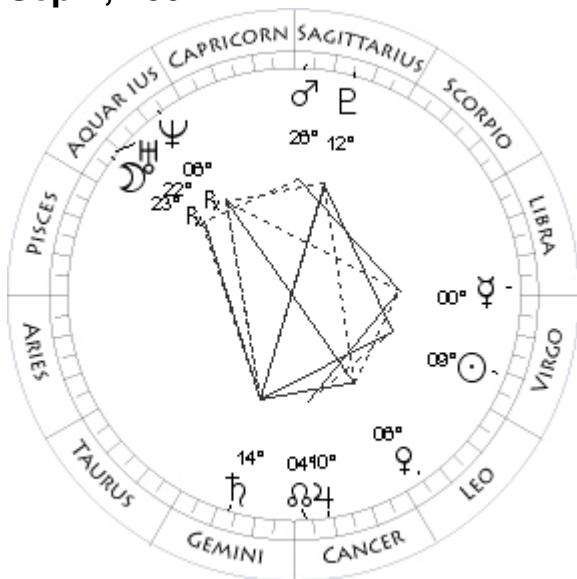

Sep 1, 2001

Oct 1, 2001

Sep 1, 2001

Mo|23Aq48 - 3°50	Ea|09Pi08 - 0°00
Su|09Vi07 - 0°00	Me|24Sc56 - 0°18
Me|00Li43 - 0°18	Ve|17Ge04 + 0°01
Ve|06Le21 + 0°01	Ma|10Aq14 - 3°36
Ma|26Sa28 - 3°36	Ju|00Cn19 - 0°13
Ju|10Cn02 - 0°13	Sa|08Ge02 - 1°46
Sa|14Ge23 - 1°46	Ur|23Aq02 - 0°45
Ur|22Aq12 - 0°45R	Ne|07Aq36 + 0°08
Ne|06Aq33 + 0°08R	Pl|14Sa47 +10°15
Pl|12Sa35 +10°15	No|02Cn49 - 0°00

Oct 1, 2001

Mo|26Pi25 - 4°59	Ea|08Ar23 - 0°00
Su|08Li23 - 0°00	Me|24Aq24 - 3°39
Me|29Li41 - 3°39R	Ve|05Le38 + 1°15
Ve|12Vi45 + 1°15	Ma|29Aq08 - 2°52
Ma|12Cp54 - 2°52	Ju|02Cn52 - 0°10
Ju|14Cn03 - 0°10	Sa|09Ge09 - 1°50
Sa|14Ge57 - 1°50R	Ur|23Aq22 - 0°45
Ur|21Aq15 - 0°45R	Ne|07Aq47 + 0°08
Ne|06Aq05 + 0°08R	Pl|14Sa59 +10°03
Pl|12Sa58 +10°03	No|01Cn14 - 0°00