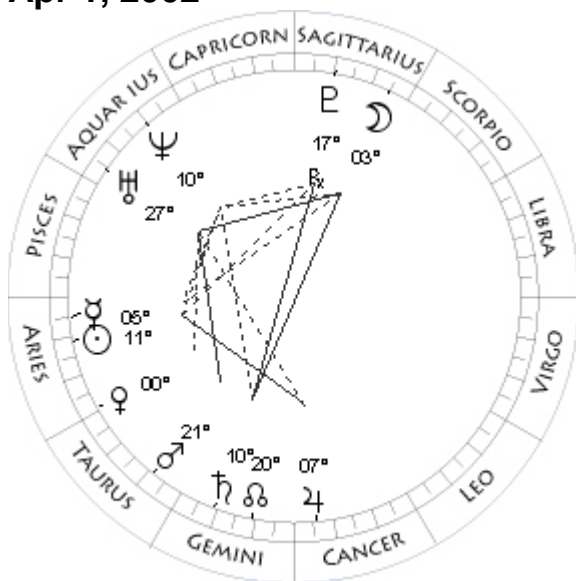

Mar 1, 2002

Apr 1, 2002

Mar 1, 2002

Mo|10Li53 + 4°48	Ea|10Vi44 - 0°00
Su|10Pi44 - 0°00	Me|09Sa04 - 1°04
Me|15Aq18 - 1°04	Ve|07Ar05 - 1°23
Ve|21Pi49 - 1°23	Ma|00Ge01 + 0°16
Ma|29Ar55 + 0°16	Ju|15Cn36 + 0°08
Ju|05Cn37 + 0°08R	Sa|14Ge45 - 1°34
Sa|08Ge28 - 1°34	Ur|25Aq00 - 0°42
Ur|25Aq44 - 0°42	Ne|08Aq41 + 0°06
Ne|09Aq39 + 0°06	Pl|17Sa33 + 9°55
Pl|17Sa33 + 9°55	No|23Ge14 - 0°00
No|23Ge14 - 0°00	

Apr 1, 2002

Mo|03Sa01 + 1°30	Ea|11Li35 - 0°00
Su|11Ar35 - 0°00	Me|18Pi58 - 1°39
Me|05Ar34 - 1°39	Ve|26Ta38 - 0°32
Ve|00Ta17 - 0°32	Ma|16Ge21 + 0°36
Ma|21Ta37 + 0°36	Ju|18Cn10 + 0°11
Ju|07Cn08 + 0°11	Sa|15Ge54 - 1°27
Sa|10Ge28 - 1°27	Ur|25Aq20 - 0°42
Ur|27Aq20 - 0°42	Ne|08Aq52 + 0°05
Ne|10Aq32 + 0°05	Pl|16Sa09 +10°02
Pl|17Sa37 +10°02R	No|21Ge36 - 0°00
No|21Ge36 - 0°00