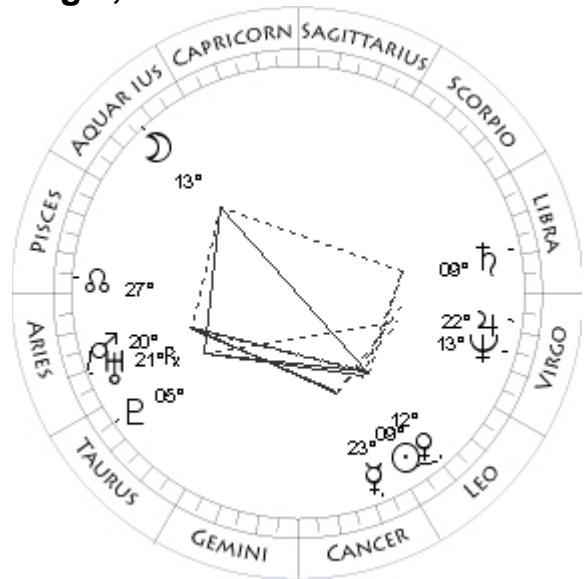

Aug 1, 2009

Jul 1, 2009

Mo|26Sa40 - 5°00	Ea|10Cp02 - 0°00
Su|10Cn02 - 0°00	Me|12Cp14 - 4°31
Me|08Cn15 - 4°31R	Ve|25Ge49 + 0°12
Ve|04Cr09 + 0°12	Ma|17Aq08 - 3°03
Ma|03Ar52 - 3°03	Ju|27Vi05 + 1°11
Ju|17Vi09 + 1°11	Sa|13Li57 + 2°27
Sa|07Li53 + 2°27	Ur|18Ar34 - 0°38
Ur|21Ar25 - 0°38	Ne|14Vi29 + 0°55
Ne|12Vi46 + 0°55	Pl|03Ta24 -16°44
Pl|05Ta35 -16°44	
No|00Ar40 - 0°00	

Aug 1, 2009

Mo|13Aq50 - 3°33	Ea|09Aq37 - 0°00
Su|09Le37 - 0°00	Me|20Ta14 + 0°02
Me|23Cn34 + 0°02	Ve|16Le03 + 1°12
Ve|12Le17 + 1°12	Ma|06Pi46 - 3°41
Ma|20Ar53 - 3°41	Ju|29Vi26 + 1°07
Ju|22Vi11 + 1°07	Sa|14Li59 + 2°20
Sa|09Li44 + 2°20	Ur|18Ar54 - 0°39
Ur|21Ar40 - 0°39R	Ne|14Vi40 + 0°54
Ne|13Vi36 + 0°54	Pl|03Ta29 -16°54
Pl|05Ta47 -16°54	
No|29Pi02 - 0°00