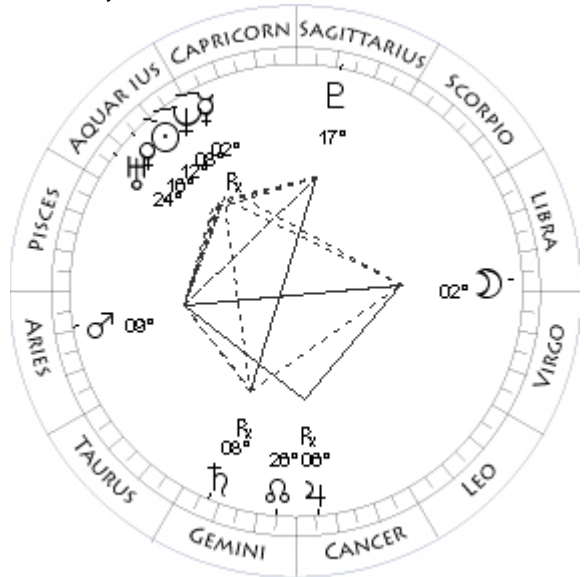

Jan 1, 2002

Feb 1, 2002

Jan 1, 2002

Mo|08Le22 + 3°28	Ea|10Cn54 - 0°00
Su|10Cp54 - 0°00	Me|10Pi15 - 2°01
Me|26Cp22 - 2°01	Ve|03Cp37 - 0°25
Ve|07Cp48 - 0°25	Ma|26Ar27 - 0°42
Ma|17Pi15 - 0°42	Ju|10Cn35 + 0°00R
Ju|10Cn35 + 0°00R	Ju|10Cn39 + 0°00
Sa|09Ge17 - 1°48R	Sa|12Ge33 - 1°48
Ur|22Aq29 - 0°42	Ur|24Aq22 - 0°42
Ne|07Aq29 + 0°06	Ne|08Aq20 + 0°06
Pl|16Sa05 + 9°45	Pl|15Sa34 + 9°45
No|26Ge22 - 0°00	

Feb 1, 2002

Mo|02Li00 + 5°06	Ea|12Le27 - 0°00
Su|12Aq27 - 0°00	Me|02Aq09 + 3°34R
Me|02Aq09 + 3°34R	Ve|22Aq38 - 1°19
Ve|16Aq46 - 1°19	Ma|09Ar51 - 0°08
Ma|09Ar51 - 0°08	Ma|14Ta29 - 0°08
Ju|06Cn54 + 0°05R	Ju|13Cn15 + 0°05
Sa|08Ge04 - 1°41R	Sa|13Ge42 - 1°41
Ur|24Aq07 - 0°42	Ur|24Aq42 - 0°42
Ne|08Aq38 + 0°06	Ne|08Aq31 + 0°06
Pl|17Sa03 + 9°49	Pl|15Sa46 + 9°49
No|24Ge43 - 0°00