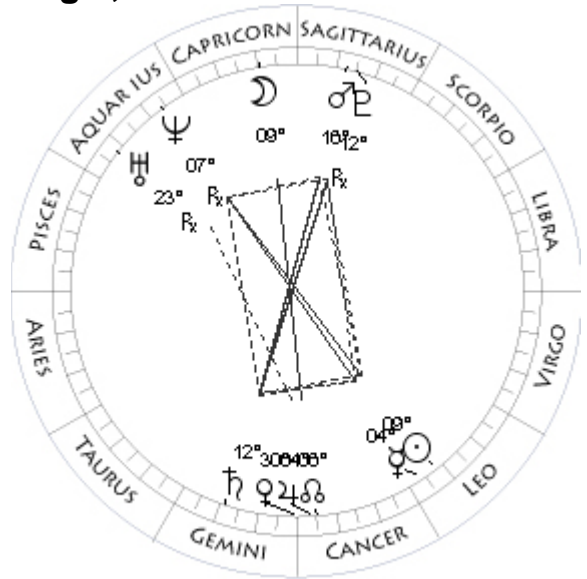

Jul 1, 2001

Aug 1, 2001

Jul 1, 2001

Mo|21Sc47 + 3°43	Ea|09Cp43 - 0°00
Su|09Cn43 - 0°00	Me|10Aq09 - 4°15
Me|21Ge42 - 4°15	Ve|08Pi00 - 2°45
Ve|25Ta29 - 2°45	Ma|02Cp52 - 4°02
Ma|17Sa25 - 4°02R	Ju|24Ge59 - 0°17
Ju|27Ge25 - 0°17	Sa|05Ge44 - 1°41
Sa|09Ge01 - 1°41	Ur|22Aq22 - 0°45
Ur|24Aq25 - 0°45R	Ne|07Aq13 + 0°09
Ne|08Aq08 + 0°09R	Pl|14Sa23 +10°39
Pl|13Sa15 +10°39R	No|06Cn06 - 0°00

Aug 1, 2001

Mo|09Cp00 - 0°16	Ea|09Aq19 - 0°00
Su|09Ie18 - 0°00	Me|18Cn03 + 1°27
Me|04Ie20 + 1°27	Ve|27Ar20 - 1°40
Ve|30Ge00 - 1°40	Ma|21Cp11 - 4°11
Ma|16Sa12 - 4°11	Ju|27Ge39 - 0°15
Ju|04Cn12 - 0°15	Sa|06Ge53 - 1°43
Sa|12Ge16 - 1°43	Ur|22Aq42 - 0°45
Ur|23Aq25 - 0°45R	Ne|07Aq25 + 0°08
Ne|07Aq20 + 0°08R	Pl|14Sa35 +10°28
Pl|12Sa41 +10°28R	No|04Cn28 - 0°00