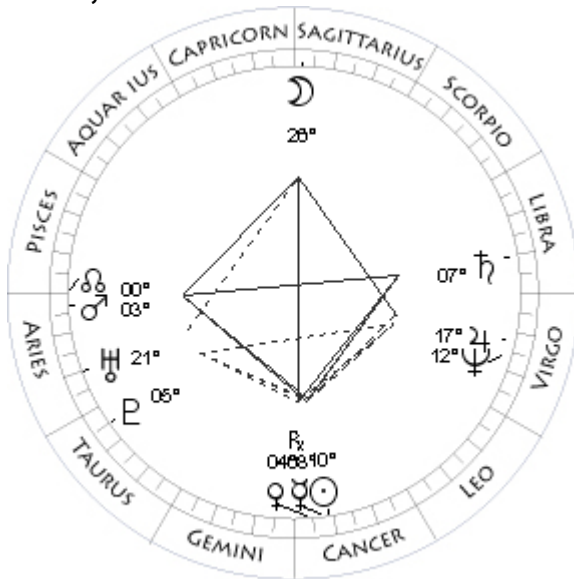

Jul 1, 2009

Aug 1, 2009

Jul 1, 2009

Mo|26Sa40 - 5°00	Ea|10Cp02 - 0°00
Su|10Cn02 - 0°00	Me|12Cp14 - 4°31
Me|08Cn15 - 4°31R	Ve|25Ge49 + 0°12
Ve|04Cr09 + 0°12	Ma|17Aq08 - 3°03
Ma|03Ar52 - 3°03	Ju|27Vi05 + 1°11
Ju|17Vi09 + 1°11	Sa|13Li57 + 2°27
Sa|07Li53 + 2°27	Ur|18Ar34 - 0°38
Ur|21Ar25 - 0°38	Ne|14Vi29 + 0°55
Ne|12Vi46 + 0°55	Pl|03Ta24 -16°44
Pl|05Ta35 -16°44	
No|00Ar40 - 0°00	

Aug 1, 2009

Mo|13Aq50 - 3°33	Ea|09Aq37 - 0°00
Su|09Le37 - 0°00	Me|20Ta14 + 0°02
Me|23Cn34 + 0°02	Ve|16Le03 + 1°12
Ve|12Le17 + 1°12	Ma|06Pi46 - 3°41
Ma|20Ar53 - 3°41	Ju|29Vi26 + 1°07
Ju|22Vi11 + 1°07	Sa|14Li59 + 2°20
Sa|09Li44 + 2°20	Ur|18Ar54 - 0°39
Ur|21Ar40 - 0°39R	Ne|14Vi40 + 0°54
Ne|13Vi36 + 0°54	Pl|03Ta29 -16°54
Pl|05Ta47 -16°54	
No|29Pi02 - 0°00