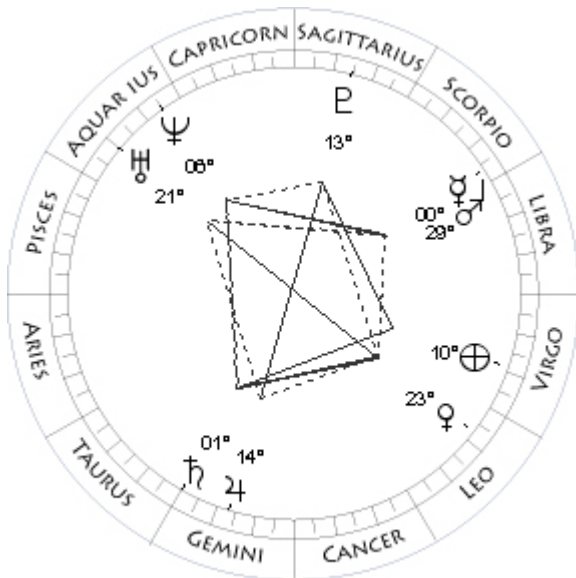

Mar 1, 2001

Apr 1, 2001

Mar 1, 2001

Mo|21Ta25 - 4°02	Ea|10Vi59 - 0°00
Su|10Pi58 - 0°00	Me|00Sc45 + 1°10
Me|16Aq11 + 1°10	Ve|23Le01 + 5°52
Ve|16Ar37 + 5°52	Ma|29Li15 + 0°52
Ma|07Sa26 + 0°52	Ju|14Ge23 - 0°34
Ju|03Ge12 - 0°34	Sa|01Ge14 - 1°55
Sa|25Ta13 - 1°55	Ur|21Aq03 - 0°41
Ur|21Aq58 - 0°41	Ne|06Aq30 + 0°10
Ne|07Aq32 + 0°10	Pl|13Sa36 +10°30
Pl|15Sa13 +10°30	No|12Cn34 - 0°00

Apr 1, 2001

Mo|12Cn27 + 0°09	Ea|11Li50 - 0°00
Su|11Ar50 - 0°00	Me|21Pi56 - 2°24
Me|21Pi56 - 2°24	Ve|13Li17 + 7°45
Ve|08Ar05 + 7°45R	Ma|14Sc15 + 0°18
Ma|20Sa51 + 0°18	Ju|17Ge06 - 0°28
Ju|07Ge42 - 0°28	Sa|02Ge23 - 1°48
Sa|27Ta50 - 1°48	Ur|21Aq23 - 0°41
Ur|23Aq31 - 0°41	Ne|06Aq41 + 0°09
Ne|08Aq23 + 0°09	Pl|13Sa48 +10°38
Pl|15Sa15 +10°38R	No|10Cn55 - 0°00