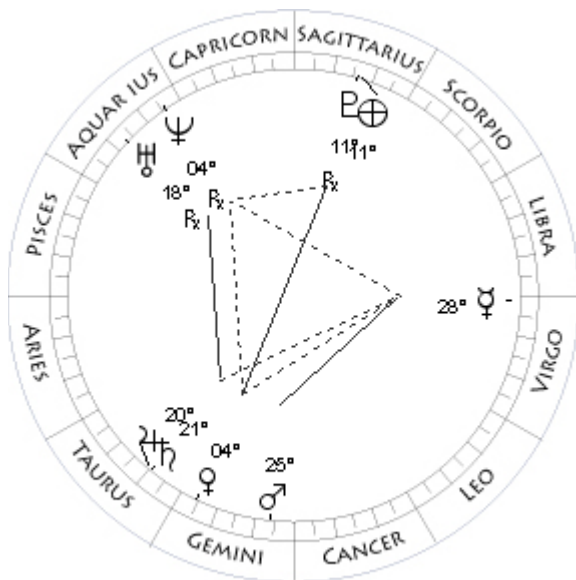

Jun 1, 2000

May 1, 2000

Mo|06Ar13 - 4°41	Ea|11Sc25 - 0°00
Su|11Ta25 - 0°00	Me|06Ar32 - 1°15
Me|02Ta42 - 1°15	Ve|15Ar11 - 1°17
Ve|00Ta29 - 1°17	Ma|09Ge34 + 0°24
Ma|28Ta23 + 0°24	Ju|17Ta17 - 0°52
Ju|16Ta18 - 0°52	Sa|20Ta07 - 2°00
Sa|19Ta15 - 2°00	Ur|17Aq44 - 0°41
Ur|20Aq36 - 0°41	Ne|04Aq40 + 0°13
Ne|06Aq35 + 0°13	Pl|11Sa36 +11°18
Pl|12Sa21 +11°18R	No|28Cn40 - 0°00
No|28Cn40 - 0°00	

Jun 1, 2000

Mo|27Ta09 - 4°23	Ea|11Sa18 - 0°00
Su|11Ge18 - 0°00	Me|28Vi10 + 2°08
Me|03Cn25 + 2°08	Ve|04Ge49 - 0°17
Ve|08Ge36 - 0°17	Ma|25Ge25 + 0°40
Ma|19Ge51 + 0°40	Ju|20Ta05 - 0°51
Ju|23Ta37 - 0°51	Sa|21Ta14 - 2°00
Sa|23Ta12 - 2°00	Ur|18Aq05 - 0°42
Ur|20Aq48 - 0°42R	Ne|04Aq51 + 0°13
Ne|06Aq26 + 0°13R	Pl|11Sa49 +11°18
Pl|11Sa34 +11°18R	No|27Cn01 - 0°00
No|27Cn01 - 0°00