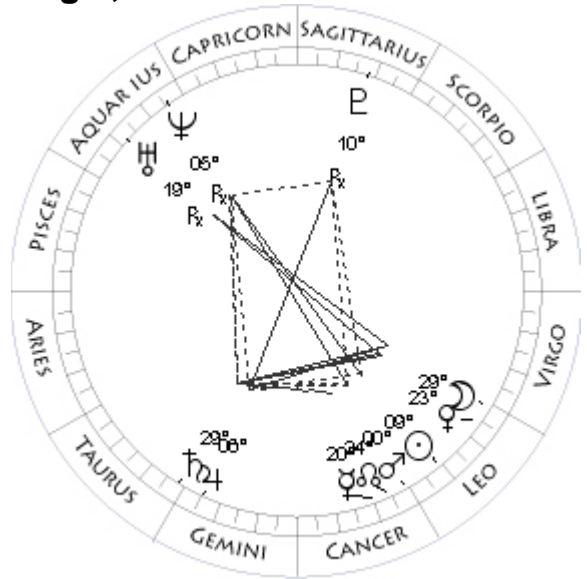

Jul 1, 2000

Aug 1, 2000

Jul 1, 2000

Mo|05Cn35 - 1°44	Ea|09Cp57 - 0°00
Su|09Cn57 - 0°00	Me|00Cp30 - 3°51
Me|17Cn39 - 3°51R	Ve|23Cn17 + 0°51
Ve|15Cn28 + 0°51	Ma|10Cn02 + 0°52
Ma|10Cn00 + 0°52	Ju|22Ta47 - 0°50
Ju|00Ge15 - 0°50	Sa|22Ta20 - 2°01
Sa|26Ta42 - 2°01	Ur|18Aq24 - 0°43
Ur|20Aq17 - 0°43R	Ne|05Aq02 + 0°13
Ne|05Aq53 + 0°13R	Pl|12Sa00 +11°13
Pl|10Sa48 +11°13R	No|25Cn26 - 0°00

Aug 1, 2000

Mo|29Le06 + 3°00	Ea|09Aq32 - 0°00
Su|09Le32 - 0°00	Me|27Ar47 - 0°48
Me|20Cn53 - 0°48	Ve|13Vi38 + 1°28
Ve|23Le35 + 1°28	Ma|24Cn32 + 1°02
Ma|00Le18 + 1°02	Ju|25Ta35 - 0°51
Ju|06Ge02 - 0°51	Sa|23Ta28 - 2°05
Sa|29Ta27 - 2°05	Ur|18Aq44 - 0°44
Ur|19Aq14 - 0°44R	Ne|05Aq13 + 0°13
Ne|05Aq04 + 0°13R	Pl|12Sa13 +11°02
Pl|10Sa16 +11°02R	No|23Cn47 - 0°00