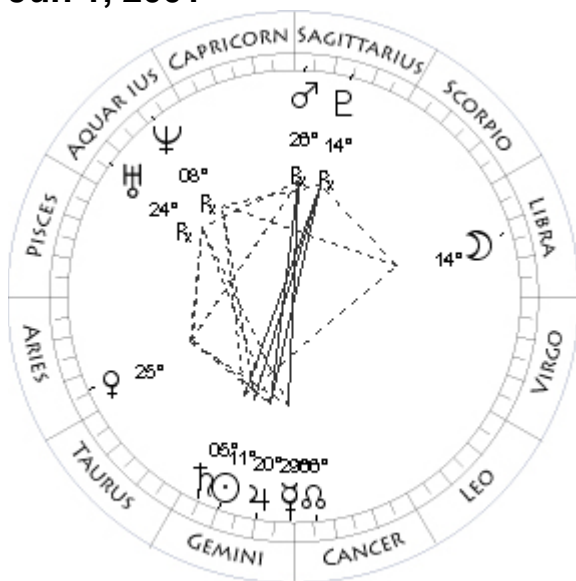

Jun 1, 2001

May 1, 2001

Mo|21Le32 + 3°31	Ea|11Sc11 - 0°00
Su|11Ta11 - 0°00	Me|22Ge58 + 0°59
Me|20Ta34 + 0°59	Ve|01Sa23 + 1°35
Ve|03Ar47 + 1°35	Ma|29Sc27 - 0°44
Ma|28Sa26 - 0°44	Ju|19Ge42 - 0°24
Ju|13Ge36 - 0°24	Sa|03Ge29 - 1°44
Sa|01Ge18 - 1°44	Ur|21Aq42 - 0°42
Ur|24Aq31 - 0°42	Ne|06Aq52 + 0°09
Ne|08Aq46 + 0°09	Pl|13Sa59 +10°43
Pl|14Sa47 +10°43R	No|09Cn20 - 0°00
No|09Cn20 - 0°00	

Jun 1, 2001

Mo|14Li38 + 5°11	Ea|11Sa04 - 0°00
Su|11Ge04 - 0°00	Me|13Sc12 + 0°26
Me|29Ge41 + 0°26	Ve|20Cp32 - 2°08
Ve|25Ar26 - 2°08	Ma|15Sa59 - 2°32
Ma|26Sa21 - 2°32R	Ju|22Ge24 - 0°20
Ju|20Ge31 - 0°20	Sa|04Ge38 - 1°41
Sa|05Ge16 - 1°41	Ur|22Aq03 - 0°44
Ur|24Aq50 - 0°44R	Ne|07Aq03 + 0°09
Ne|08Aq40 + 0°09R	Pl|14Sa11 +10°44
Pl|14Sa01 +10°44R	No|07Cn41 - 0°00
No|07Cn41 - 0°00