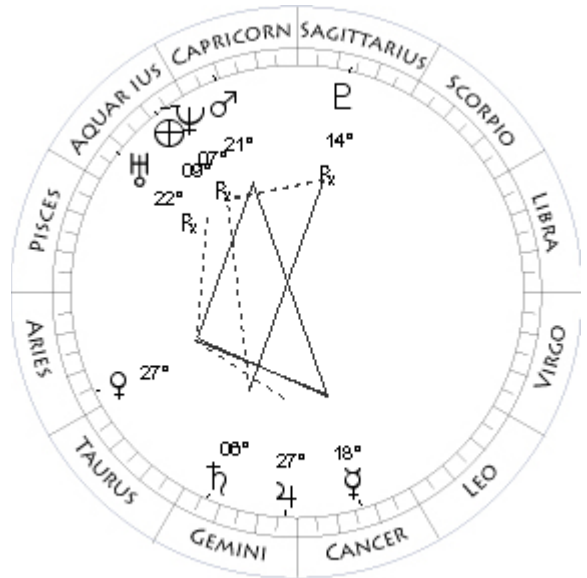

Jul 1, 2001

Aug 1, 2001

Jul 1, 2001

Mo|21Sc47 + 3°43	Ea|09Cp43 - 0°00
Su|09Cn43 - 0°00	Me|10Aq09 - 4°15
Me|21Ge42 - 4°15	Ve|08Pi00 - 2°45
Ve|25Ta29 - 2°45	Ma|02Cp52 - 4°02
Ma|17Sa25 - 4°02R	Ju|24Ge59 - 0°17
Ju|27Ge25 - 0°17	Sa|05Ge44 - 1°41
Sa|09Ge01 - 1°41	Ur|22Aq22 - 0°45
Ur|24Aq25 - 0°45R	Ne|07Aq13 + 0°09
Ne|08Aq08 + 0°09R	Pl|14Sa23 +10°39
Pl|13Sa15 +10°39R	No|06Cn06 - 0°00

Aug 1, 2001

Mo|09Cp00 - 0°16	Ea|09Aq19 - 0°00
Su|09Ie18 - 0°00	Me|18Cn03 + 1°27
Me|04Ie20 + 1°27	Ve|27Ar20 - 1°40
Ve|30Ge00 - 1°40	Ma|21Cp11 - 4°11
Ma|16Sa12 - 4°11	Ju|27Ge39 - 0°15
Ju|04Cn12 - 0°15	Sa|06Ge53 - 1°43
Sa|12Ge16 - 1°43	Ur|22Aq42 - 0°45
Ur|23Aq25 - 0°45R	Ne|07Aq25 + 0°08
Ne|07Aq20 + 0°08R	Pl|14Sa35 +10°28
Pl|12Sa41 +10°28R	No|04Cn28 - 0°00