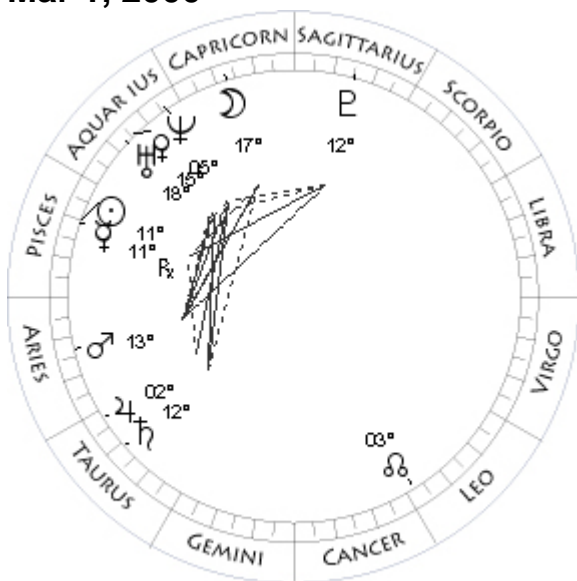

Mar 1, 2000

Apr 1, 2000

Mar 1, 2000

Mo|17Cp23 + 1°25	
Su|11Pi13 - 0°00	Ea|11Vi13 - 0°00
Me|11Pi29 + 3°42R	Me|10Vi45 + 3°42
Ve|15Aq12 - 0°37	Ve|08Cp30 - 0°37
Ma|13Ar59 - 0°18	Ma|05Ta49 - 0°18
Ju|02Ta47 - 1°00	Ju|11Ta46 - 1°00
Sa|12Ta27 - 2°10	Sa|17Ta54 - 2°10
Ur|18Aq11 - 0°40	Ur|17Aq04 - 0°40
Ne|05Aq24 + 0°14	Ne|04Aq18 + 0°14
Pl|12Sa52 +11°04	Pl|11Sa12 +11°04
No|01Le53 - 0°00	

Apr 1, 2000

Mo|02Pi00 - 2°36	
Su|12Ar04 - 0°00	Ea|12Li04 - 0°00
Me|14Pi35 - 1°55	Me|22Sa06 - 1°55
Ve|23Pi30 - 1°27	Ve|27Aq32 - 1°27
Ma|06Ta55 + 0°05	Ma|23Ta24 + 0°05
Ju|09Ta18 - 0°55	Ju|14Ta34 - 0°55
Sa|15Ta34 - 2°04	Sa|19Ta01 - 2°04
Ur|19Aq41 - 0°40	Ur|17Aq25 - 0°40
Ne|06Aq13 + 0°13	Ne|04Aq29 + 0°13
Pl|12Sa51 +11°12R	Pl|11Sa25 +11°12
No|00Le15 - 0°00