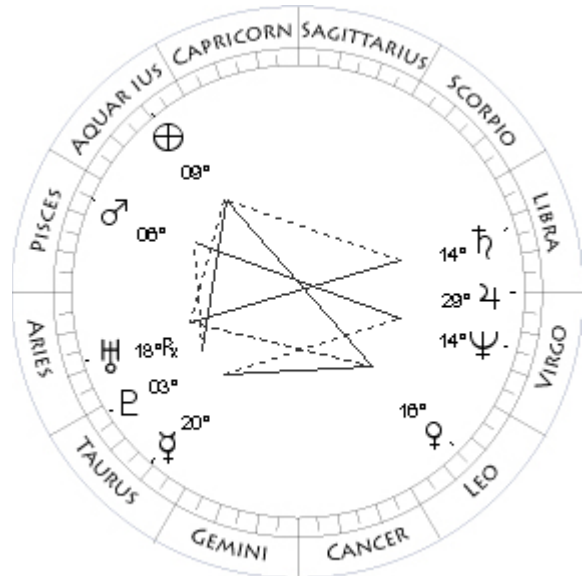

Aug 1, 2009

Jul 1, 2009

Mo|26Sa40 - 5°00	Ea|10Cp02 - 0°00
Su|10Cn02 - 0°00	Me|12Cp14 - 4°31
Me|08Cn15 - 4°31R	Ve|25Ge49 + 0°12
Ve|04Cr09 + 0°12	Ma|17Aq08 - 3°03
Ma|03Ar52 - 3°03	Ju|27Vi05 + 1°11
Ju|17Vi09 + 1°11	Sa|13Li57 + 2°27
Sa|07Li53 + 2°27	Ur|18Ar34 - 0°38
Ur|21Ar25 - 0°38	Ne|14Vi29 + 0°55
Ne|12Vi46 + 0°55	Pl|03Ta24 -16°44
Pl|05Ta35 -16°44	
No|00Ar40 - 0°00	

Aug 1, 2009

Mo|13Aq50 - 3°33	Ea|09Aq37 - 0°00
Su|09Le37 - 0°00	Me|20Ta14 + 0°02
Me|23Cn34 + 0°02	Ve|16Le03 + 1°12
Ve|12Le17 + 1°12	Ma|06Pi46 - 3°41
Ma|20Ar53 - 3°41	Ju|29Vi26 + 1°07
Ju|22Vi11 + 1°07	Sa|14Li59 + 2°20
Sa|09Li44 + 2°20	Ur|18Ar54 - 0°39
Ur|21Ar40 - 0°39R	Ne|14Vi40 + 0°54
Ne|13Vi36 + 0°54	Pl|03Ta29 -16°54
Pl|05Ta47 -16°54	
No|29Pi02 - 0°00