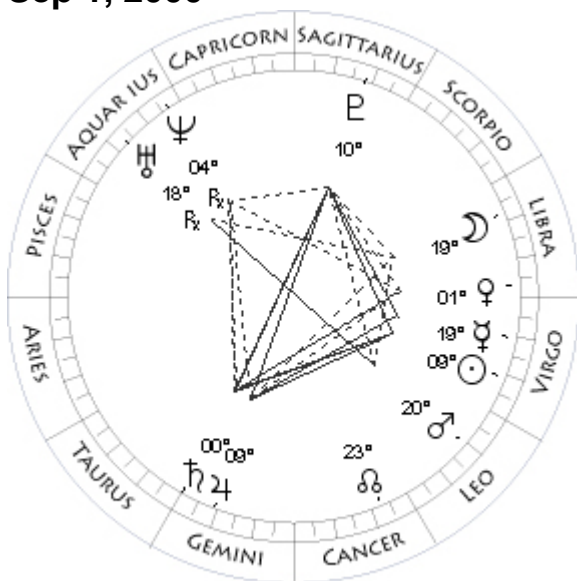

Sep 1, 2000

Oct 1, 2000

Sep 1, 2000

Mo|19Li57 + 5°08	Ea|09Pi21 - 0°00
Su|09Vi21 - 0°00	Me|13Li34 + 1°12
Me|19Vi00 + 1°12	Ve|03Sc43 + 1°05
Ve|01Li40 + 1°05	Ma|08Le35 + 1°10
Ma|20Le11 + 1°10	Ju|28Ta21 - 0°53
Ju|09Ge58 - 0°53	Sa|24Ta36 - 2°11
Sa|00Ge52 - 2°11	Ur|19Aq05 - 0°44
Ur|18Aq01 - 0°44R	Ne|05Aq24 + 0°12
Ne|04Aq18 + 0°12R	Pl|12Sa25 +10°48
Pl|10Sa13 +10°48	No|22Cn09 - 0°00

Oct 1, 2000

Mo|24Sc16 + 4°13	Ea|08Ar37 - 0°00
Su|08Li37 - 0°00	Me|11Cp57 - 2°23
Me|03Sc32 - 2°23	Ve|21Sa34 - 0°09
Ve|08Sc23 - 0°09	Ma|21Le51 + 1°15
Ma|09Vi07 + 1°15	Ju|01Ge02 - 0°56
Ju|11Ge13 - 0°56R	Sa|25Ta42 - 2°16
Sa|00Ge39 - 2°16R	Ur|19Aq24 - 0°44
Ur|17Aq09 - 0°44R	Ne|05Aq35 + 0°12
Ne|03Aq52 + 0°12R	Pl|12Sa36 +10°35
Pl|10Sa39 +10°35	No|20Cn34 - 0°00