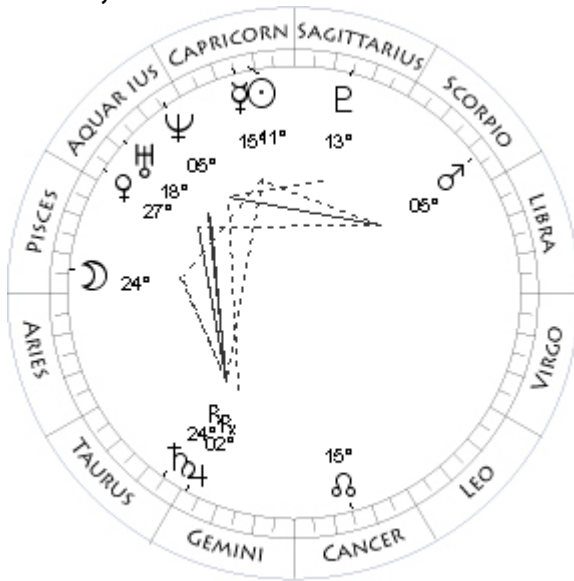

Jan 1, 2001

Feb 1, 2001

Jan 1, 2001

Mo|24Pi46 - 4°58
Su|11Cp09 - 0°00
Me|15Cp06 - 2°00
Ve|27Aq31 - 1°29
Ma|05Sc14 + 1°15
Ju|02Ge09 - 0°48R
Sa|24Ta34 - 2°12R
Ur|18Aq41 - 0°41
Ne|05Aq22 + 0°10
Pl|13Sa49 +10°19
No|15Cn41 - 0°00

Ea|11Cn09 - 0°00
Me|23Cp55 - 2°00
Ve|17Ta39 - 1°29
Ma|02Li14 + 1°15
Ju|09Ge12 - 0°48
Sa|29Ta04 - 2°12
Ur|20Aq24 - 0°41
Ne|06Aq08 + 0°10
Pl|13Sa12 +10°19

Feb 1, 2001

Mo|11Ta40 - 4°42
Su|12Aq42 - 0°00
Me|00Pi06 + 1°12
Ve|28Pi52 + 1°31
Ma|22Sc51 + 1°07
Ju|01Ge17 - 0°41
Sa|24Ta07 - 2°03
Ur|20Aq22 - 0°41
Ne|06Aq31 + 0°10
Pl|14Sa45 +10°23
No|14Cn03 - 0°00

Ea|12Le42 - 0°00
Me|16Ge27 + 1°12
Ve|07Cn34 + 1°31
Ma|16Li14 + 1°07
Ju|11Ge56 - 0°41
Sa|00Ge12 - 2°03
Ur|20Aq44 - 0°41
Ne|06Aq20 + 0°10
Pl|13Sa25 +10°23