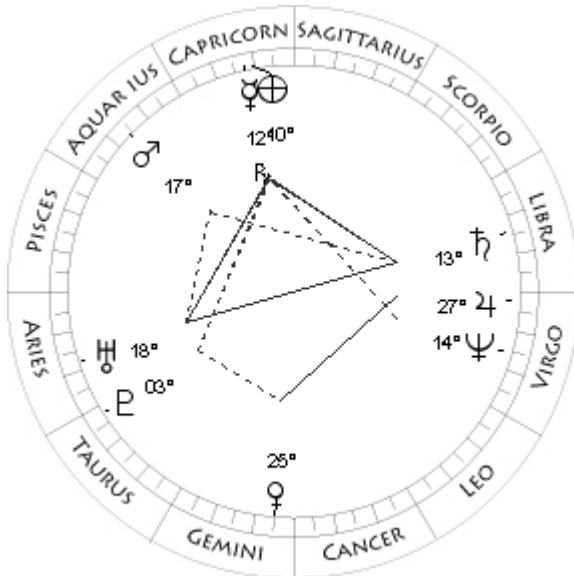

Aug 1, 2009

Jul 1, 2009

Mo|26Sa40 - 5°00	Ea|10Cp02 - 0°00
Su|10Cn02 - 0°00	Me|12Cp14 - 4°31
Me|08Cn15 - 4°31R	Ve|25Ge49 + 0°12
Ve|04Cr09 + 0°12	Ma|17Aq08 - 3°03
Ma|03Ar52 - 3°03	Ju|27Vi05 + 1°11
Ju|17Vi09 + 1°11	Sa|13Li57 + 2°27
Sa|07Li53 + 2°27	Ur|18Ar34 - 0°38
Ur|21Ar25 - 0°38	Ne|14Vi29 + 0°55
Ne|12Vi46 + 0°55	Pl|03Ta24 -16°44
Pl|05Ta35 -16°44	
No|00Ar40 - 0°00	

Aug 1, 2009

Mo|13Aq50 - 3°33	Ea|09Aq37 - 0°00
Su|09Le37 - 0°00	Me|20Ta14 + 0°02
Me|23Cn34 + 0°02	Ve|16Le03 + 1°12
Ve|12Le17 + 1°12	Ma|06Pi46 - 3°41
Ma|20Ar53 - 3°41	Ju|29Vi26 + 1°07
Ju|22Vi11 + 1°07	Sa|14Li59 + 2°20
Sa|09Li44 + 2°20	Ur|18Ar54 - 0°39
Ur|21Ar40 - 0°39R	Ne|14Vi40 + 0°54
Ne|13Vi36 + 0°54	Pl|03Ta29 -16°54
Pl|05Ta47 -16°54	
No|29Pi02 - 0°00