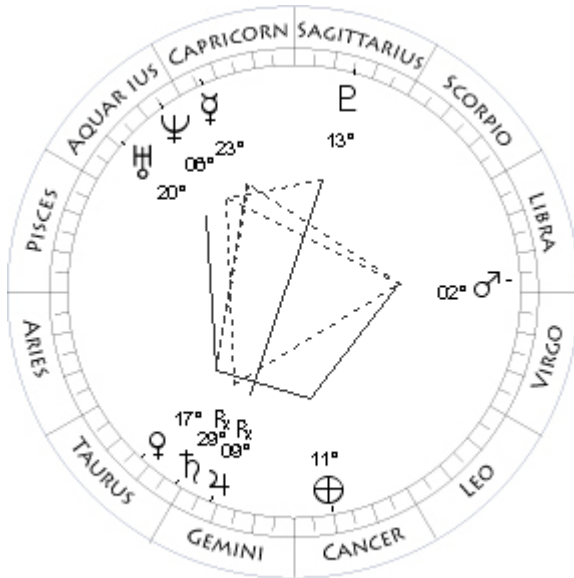

Jan 1, 2001

Feb 1, 2001

Jan 1, 2001

Mo|24Pi46 - 4°58
Su|11Cp09 - 0°00
Me|15Cp06 - 2°00
Ve|27Aq31 - 1°29
Ma|05Sc14 + 1°15
Ju|02Ge09 - 0°48R
Sa|24Ta34 - 2°12R
Ur|18Aq41 - 0°41
Ne|05Aq22 + 0°10
Pl|13Sa49 +10°19
No|15Cn41 - 0°00

Ea|11Cn09 - 0°00
Me|23Cp55 - 2°00
Ve|17Ta39 - 1°29
Ma|02Li14 + 1°15
Ju|09Ge12 - 0°48
Sa|29Ta04 - 2°12
Ur|20Aq24 - 0°41
Ne|06Aq08 + 0°10
Pl|13Sa12 +10°19

Feb 1, 2001

Mo|11Ta40 - 4°42
Su|12Aq42 - 0°00
Me|00Pi06 + 1°12
Ve|28Pi52 + 1°31
Ma|22Sc51 + 1°07
Ju|01Ge17 - 0°41
Sa|24Ta07 - 2°03
Ur|20Aq22 - 0°41
Ne|06Aq31 + 0°10
Pl|14Sa45 +10°23
No|14Cn03 - 0°00

Ea|12Le42 - 0°00
Me|16Ge27 + 1°12
Ve|07Cn34 + 1°31
Ma|16Li14 + 1°07
Ju|11Ge56 - 0°41
Sa|00Ge12 - 2°03
Ur|20Aq44 - 0°41
Ne|06Aq20 + 0°10
Pl|13Sa25 +10°23