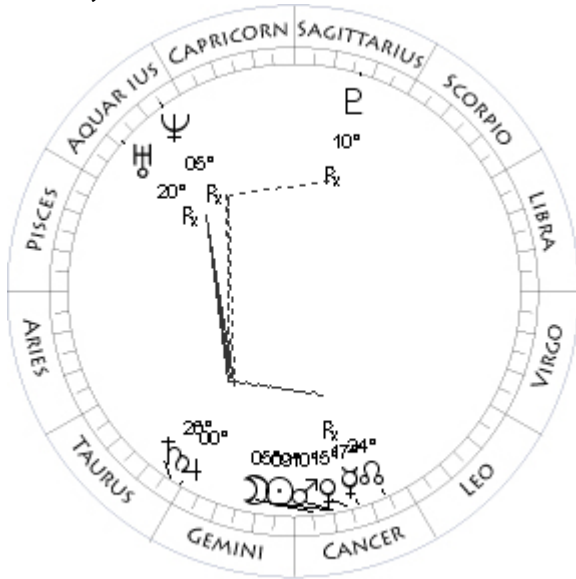

Jul 1, 2000

Aug 1, 2000

Jul 1, 2000

Mo|05Cn35 - 1°44	Ea|09Cp57 - 0°00
Su|09Cn57 - 0°00	Me|00Cp30 - 3°51
Me|17Cn39 - 3°51R	Ve|23Cn17 + 0°51
Ve|15Cn28 + 0°51	Ma|10Cn02 + 0°52
Ma|10Cn00 + 0°52	Ju|22Ta47 - 0°50
Ju|00Ge15 - 0°50	Sa|22Ta20 - 2°01
Sa|26Ta42 - 2°01	Ur|18Aq24 - 0°43
Ur|20Aq17 - 0°43R	Ne|05Aq02 + 0°13
Ne|05Aq53 + 0°13R	Pl|12Sa00 +11°13
Pl|10Sa48 +11°13R	No|25Cn26 - 0°00

Aug 1, 2000

Mo|29Le06 + 3°00	Ea|09Aq32 - 0°00
Su|09Le32 - 0°00	Me|27Ar47 - 0°48
Me|20Cn53 - 0°48	Ve|13Vi38 + 1°28
Ve|23Le35 + 1°28	Ma|24Cn32 + 1°02
Ma|00Le18 + 1°02	Ju|25Ta35 - 0°51
Ju|06Ge02 - 0°51	Sa|23Ta28 - 2°05
Sa|29Ta27 - 2°05	Ur|18Aq44 - 0°44
Ur|19Aq14 - 0°44R	Ne|05Aq13 + 0°13
Ne|05Aq04 + 0°13R	Pl|12Sa13 +11°02
Pl|10Sa16 +11°02R	No|23Cn47 - 0°00