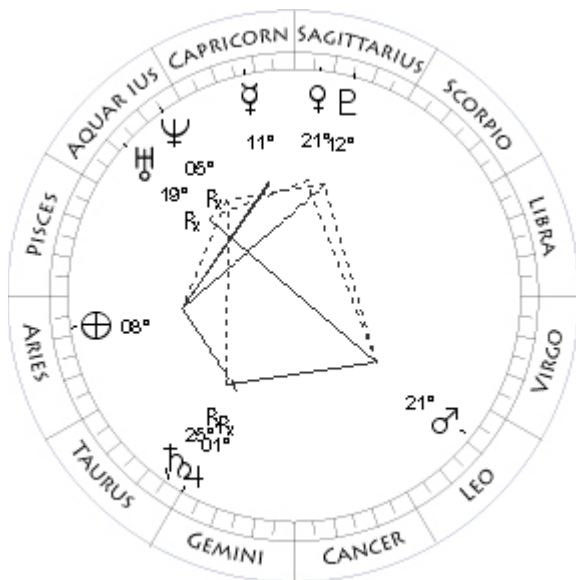

Oct 1, 2000

Sep 1, 2000

Mo|19Li57 + 5°08	Ea|09Pi21 - 0°00
Su|09Vi21 - 0°00	Me|13Li34 + 1°12
Me|19Vi00 + 1°12	Ve|03Sc43 + 1°05
Ve|01Li40 + 1°05	Ma|08Le35 + 1°10
Ma|20Le11 + 1°10	Ju|28Ta21 - 0°53
Ju|09Ge58 - 0°53	Sa|24Ta36 - 2°11
Sa|00Ge52 - 2°11	Ur|19Aq05 - 0°44
Ur|18Aq01 - 0°44R	Ne|05Aq24 + 0°12
Ne|04Aq18 + 0°12R	Pl|12Sa25 +10°48
Pl|10Sa13 +10°48	No|22Cn09 - 0°00

Oct 1, 2000

Mo|24Sc16 + 4°13	Ea|08Ar37 - 0°00
Su|08Li37 - 0°00	Me|11Cp57 - 2°23
Me|03Sc32 - 2°23	Ve|21Sa34 - 0°09
Ve|08Sc23 - 0°09	Ma|21Le51 + 1°15
Ma|09Vi07 + 1°15	Ju|01Ge02 - 0°56
Ju|11Ge13 - 0°56R	Sa|25Ta42 - 2°16
Sa|00Ge39 - 2°16R	Ur|19Aq24 - 0°44
Ur|17Aq09 - 0°44R	Ne|05Aq35 + 0°12
Ne|03Aq52 + 0°12R	Pl|12Sa36 +10°35
Pl|10Sa39 +10°35	No|20Cn34 - 0°00