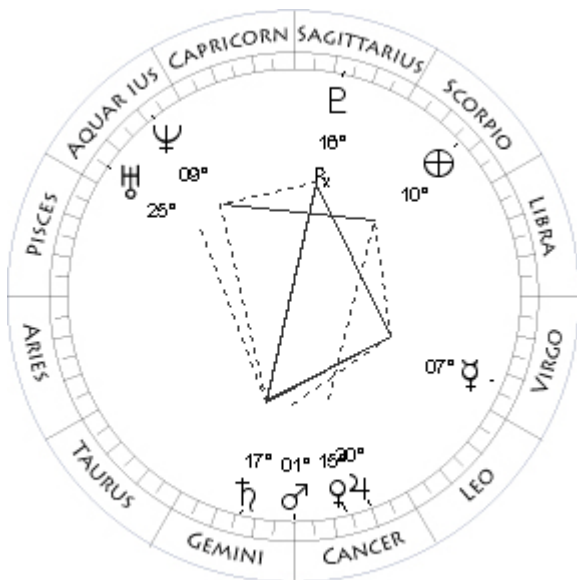

Jun 1, 2002

May 1, 2002

Mo|08Cp15 - 1°46	Ea|10Sc57 - 0°00
Su|10Ta56 - 0°00	Me|07Vi25 + 2°36
Me|01Ge28 + 2°36	Ve|15Cn02 + 0°47
Ve|07Ge00 + 0°47	Ma|01Cn23 + 0°50
Ma|12Ge03 + 0°50	Ju|20Cn39 + 0°13
Ju|11Cn01 + 0°13	Sa|17Ge01 - 1°22
Sa|13Ge34 - 1°22	Ur|25Aq40 - 0°43
Ur|28Aq25 - 0°43	Ne|09Aq03 + 0°05
Ne|10Aq58 + 0°05	Pl|16Sa21 +10°07
Pl|17Sa12 +10°07R	No|20Ge00 - 0°00

Jun 1, 2002

Mo|24Aq06 - 4°50	Ea|10Sa50 - 0°00
Su|10Ge49 - 0°00	Me|20Sa09 - 3°05
Me|03Ge05 - 3°05R	Ve|05Vi23 + 1°51
Ve|14Cn15 + 1°51	Ma|16Cn14 + 1°00
Ma|02Cn39 + 1°00	Ju|23Cn13 + 0°15
Ju|16Cn41 + 0°15	Sa|18Ge10 - 1°18
Sa|17Ge26 - 1°18	Ur|26Aq00 - 0°45
Ur|28Aq50 - 0°45	Ne|09Aq14 + 0°05
Ne|10Aq54 + 0°05R	Pl|16Sa33 +10°08
Pl|16Sa27 +10°08R	No|18Ge22 - 0°00