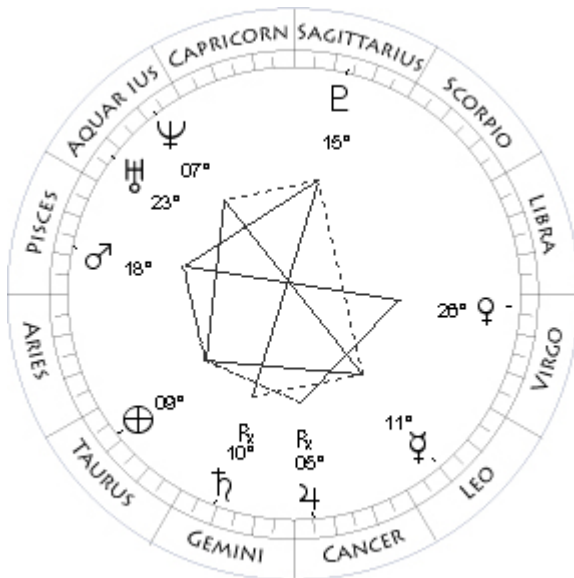

Nov 1, 2001

Dec 1, 2001

Nov 1, 2001

Mo|12Ta12 - 3°41	Ea|09Ta08 - 0°00
Su|09Sc08 - 0°00	Me|11Le29 + 2°10
Me|21Li04 + 2°10	Ve|26Vi00 + 1°31
Ve|21Li11 + 1°31	Ma|18Pi48 - 2°05
Ma|03Aq17 - 2°05	Ju|05Cn30 - 0°07
Ju|15Cn41 - 0°07R	Sa|10Ge18 - 1°53
Sa|13Ge52 - 1°53R	Ur|23Aq42 - 0°44
Ur|20Aq55 - 0°44	Ne|07Aq58 + 0°07
Ne|06Aq04 + 0°07	Pl|15Sa11 + 9°52
Pl|13Sa49 + 9°52	No|29Ge35 - 0°00

Dec 1, 2001

Mo|17Ge13 - 0°55	Ea|09Ge22 - 0°00
Su|09Sa22 - 0°00	Me|03Sa27 - 0°35
Me|07Sa29 - 0°35	Ve|14Sc19 + 0°47
Ve|28Sc48 + 0°47	Ma|24Aq37 - 1°22
Ma|24Aq37 - 1°22	Ju|08Cn03 - 0°04
Ju|14Cn19 - 0°04R	Sa|11Ge24 - 1°53
Sa|11Ge39 - 1°53R	Ur|24Aq02 - 0°43
Ur|21Aq20 - 0°43	Ne|08Aq09 + 0°07
Ne|06Aq34 + 0°07	Pl|15Sa22 + 9°47
Pl|14Sa55 + 9°47	No|28Ge00 - 0°00