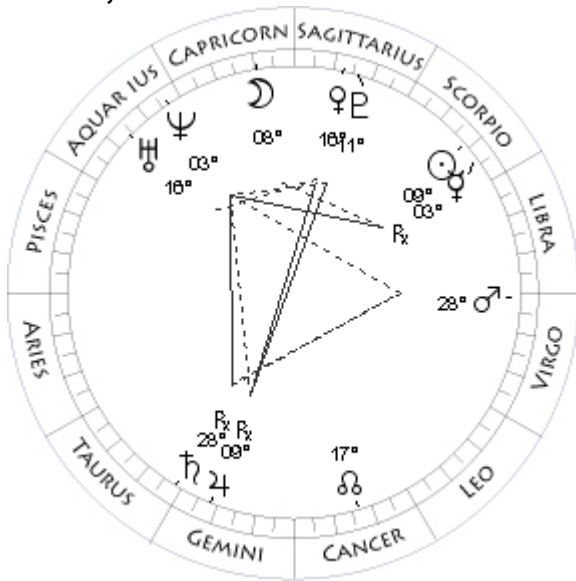

Nov 1, 2000

Dec 1, 2000

Nov 1, 2000

Mo|08Cp57 + 0°47	Ea|09Ta23 - 0°00
Su|09Sc23 - 0°00	Me|21Ta19 + 0°10
Me|03Sc59 + 0°10R	Ve|10Aq37 - 1°38
Ve|16Sa03 - 1°38	Ma|05Vi25 + 1°18
Ma|28Vi25 + 1°18	Ju|03Ge48 - 0°57
Ju|09Ge28 - 0°57R	Sa|26Ta50 - 2°19
Sa|28Ta55 - 2°19R	Ur|19Aq44 - 0°43
Ur|16Aq55 - 0°43	Ne|05Aq46 + 0°11
Ne|03Aq53 + 0°11	Pl|12Sa49 +10°25
Pl|11Sa32 +10°25	No|18Cn55 - 0°00

Dec 1, 2000

Mo|10Aq34 - 2°11	Ea|09Ge37 - 0°00
Su|09Sa37 - 0°00	Me|24Li06 + 0°56
Me|26Sc24 + 0°56	Ve|28Pi10 - 2°22
Ve|21Cp56 - 2°22	Ma|18Vi32 + 1°18
Ma|16Li46 + 1°18	Ju|06Ge27 - 0°54
Ju|05Ge41 - 0°54R	Sa|27Ta56 - 2°18
Sa|26Ta31 - 2°18R	Ur|20Aq04 - 0°42
Ur|17Aq26 - 0°42	Ne|05Aq57 + 0°11
Ne|04Aq25 + 0°11	Pl|13Sa00 +10°19
Pl|12Sa39 +10°19	No|17Cn20 - 0°00