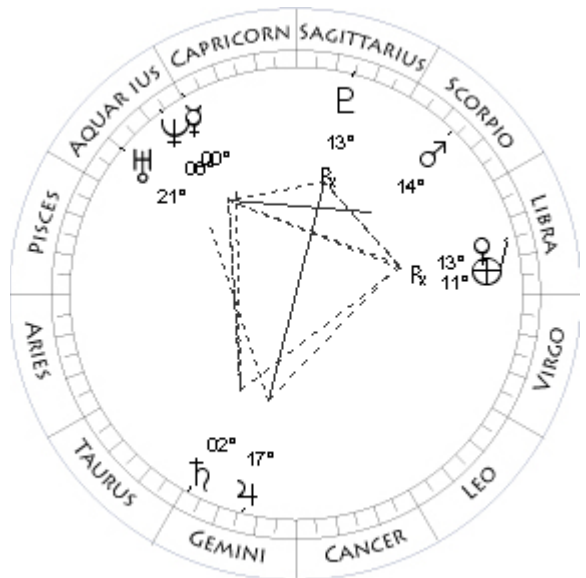

Mar 1, 2001

Apr 1, 2001

Mar 1, 2001

Mo|21Ta25 - 4°02	Ea|10Vi59 - 0°00
Su|10Pi58 - 0°00	Me|00Sc45 + 1°10
Me|16Aq11 + 1°10	Ve|23Le01 + 5°52
Ve|16Ar37 + 5°52	Ma|29Li15 + 0°52
Ma|07Sa26 + 0°52	Ju|14Ge23 - 0°34
Ju|03Ge12 - 0°34	Sa|01Ge14 - 1°55
Sa|25Ta13 - 1°55	Ur|21Aq03 - 0°41
Ur|21Aq58 - 0°41	Ne|06Aq30 + 0°10
Ne|07Aq32 + 0°10	Pl|13Sa36 +10°30
Pl|15Sa13 +10°30	No|12Cn34 - 0°00

Apr 1, 2001

Mo|12Cn27 + 0°09	Ea|11Li50 - 0°00
Su|11Ar50 - 0°00	Me|21Pi56 - 2°24
Me|21Pi56 - 2°24	Ve|13Li17 + 7°45
Ve|08Ar05 + 7°45R	Ma|14Sc15 + 0°18
Ma|20Sa51 + 0°18	Ju|17Ge06 - 0°28
Ju|07Ge42 - 0°28	Sa|02Ge23 - 1°48
Sa|27Ta50 - 1°48	Ur|21Aq23 - 0°41
Ur|23Aq31 - 0°41	Ne|06Aq41 + 0°09
Ne|08Aq23 + 0°09	Pl|13Sa48 +10°38
Pl|15Sa15 +10°38R	No|10Cn55 - 0°00