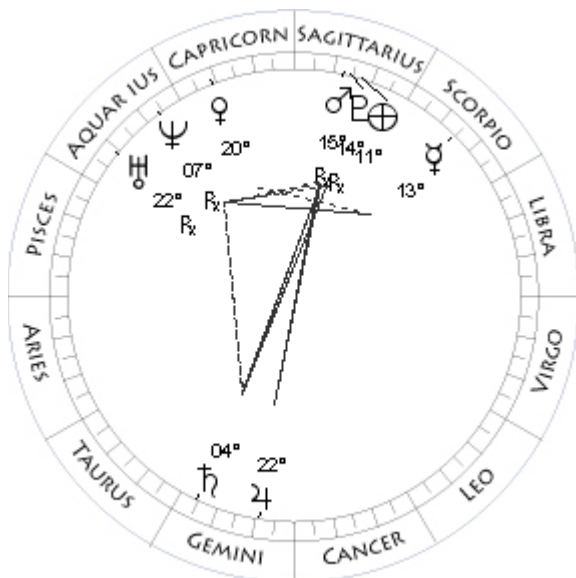

Jun 1, 2001

May 1, 2001

Mo|21Le32 + 3°31	Ea|11Sc11 - 0°00
Su|11Ta11 - 0°00	Me|22Ge58 + 0°59
Me|20Ta34 + 0°59	Ve|01Sa23 + 1°35
Ve|03Ar47 + 1°35	Ma|29Sc27 - 0°44
Ma|28Sa26 - 0°44	Ju|19Ge42 - 0°24
Ju|13Ge36 - 0°24	Sa|03Ge29 - 1°44
Sa|01Ge18 - 1°44	Ur|21Aq42 - 0°42
Ur|24Aq31 - 0°42	Ne|06Aq52 + 0°09
Ne|08Aq46 + 0°09	Pl|13Sa59 +10°43
Pl|14Sa47 +10°43R	No|09Cn20 - 0°00
No|09Cn20 - 0°00	

Jun 1, 2001

Mo|14Li38 + 5°11	Ea|11Sa04 - 0°00
Su|11Ge04 - 0°00	Me|13Sc12 + 0°26
Me|29Ge41 + 0°26	Ve|20Cp32 - 2°08
Ve|25Ar26 - 2°08	Ma|15Sa59 - 2°32
Ma|26Sa21 - 2°32R	Ju|22Ge24 - 0°20
Ju|20Ge31 - 0°20	Sa|04Ge38 - 1°41
Sa|05Ge16 - 1°41	Ur|22Aq03 - 0°44
Ur|24Aq50 - 0°44R	Ne|07Aq03 + 0°09
Ne|08Aq40 + 0°09R	Pl|14Sa11 +10°44
Pl|14Sa01 +10°44R	No|07Cn41 - 0°00
No|07Cn41 - 0°00