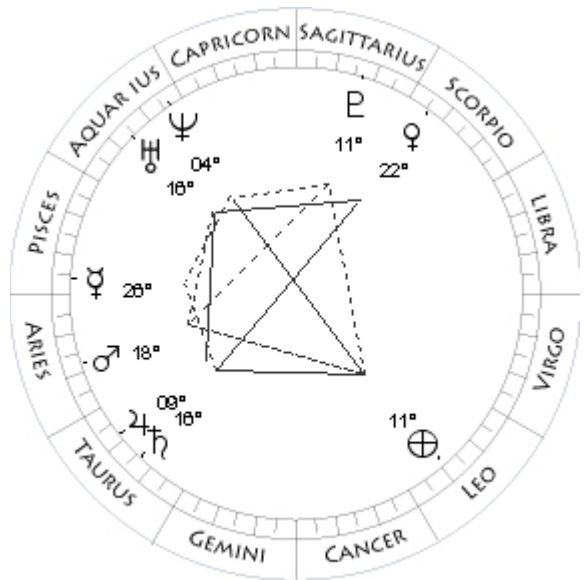

Jan 1, 2000

Feb 1, 2000

Jan 1, 2000

Mo|13Sc19 + 5°10	Ea|10Cn23 - 0°00
Su|10Cp22 - 0°00	Me|13Sa47 - 1°00
Me|01Cp54 - 1°00	Ve|02Li36 + 2°04
Ve|01Sa34 + 2°04	Ma|29Pi27 - 1°04
Ma|27Aq58 - 1°04	Ju|06Ta18 - 1°16
Ju|25Ar16 - 1°16	Sa|15Ta43 - 2°27
Sa|10Ta23 - 2°27R	Ur|16Aq25 - 0°39
Ur|14Aq49 - 0°39	Ne|03Aq57 + 0°14
Ne|03Aq13 + 0°14	Pl|10Sa49 +10°51
Pl|11Sa29 +10°51	
No|05Le04 - 0°00	

Feb 1, 2000

Mo|27Sa27 + 3°08	Ea|11Le56 - 0°00
Su|11Aq56 - 0°00	Me|26Pi46 - 1°34
Me|23Aq26 - 1°34	Ve|22Sc27 + 0°46
Ve|09Cp26 + 0°46	Ma|18Ar35 - 0°40
Ma|21Pi56 - 0°40	Ju|09Ta07 - 1°07
Ju|28Ar01 - 1°07	Sa|16Ta50 - 2°18
Sa|10Ta40 - 2°18	Ur|16Aq45 - 0°39
Ur|16Aq32 - 0°39	Ne|04Aq08 + 0°14
Ne|04Aq22 + 0°14	Pl|11Sa01 +10°56
Pl|12Sa24 +10°56	
No|03Le26 - 0°00