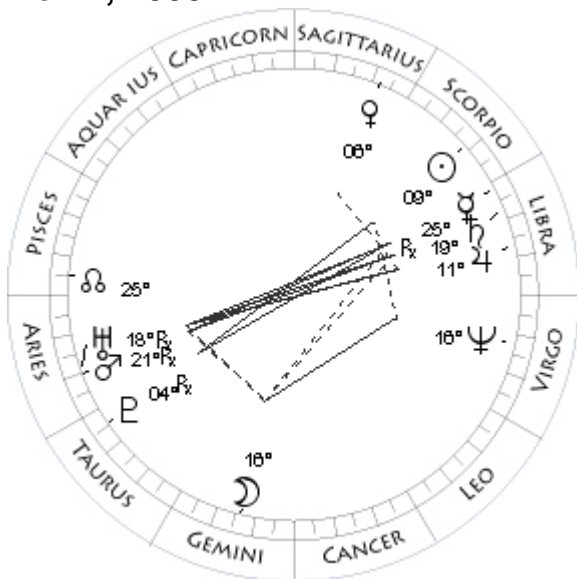

Nov 1, 2009

Dec 1, 2009

Nov 1, 2009

Mo|16Ge58 + 5°05	Ea|09Ta23 - 0°00
Su|09Sc23 - 0°00	Me|15Ge15 + 1°14
Me|25Li47 + 1°14R	Ve|13Cp48 - 0°45
Ve|06Sa02 - 0°45	Ma|03Ta42 - 1°40
Ma|21Ar18 - 1°40R	Ju|06Li25 + 1°07
Ju|11Li20 + 1°07	Sa|18Li00 + 2°15
Sa|19Li58 + 2°15	Ur|19Ar54 - 0°40
Ur|18Ar54 - 0°40R	Ne|15Vi13 + 0°55
Ne|16Vi43 + 0°55	Pl|03Ta43 -17°12
Pl|04Ta40 -17°12R	No|24Pi09 - 0°00

Dec 1, 2009

Mo|22Cn49 + 4°22	Ea|09Ge36 - 0°00
Su|09Sa36 - 0°00	Me|07Sc14 + 0°29
Me|29Sc48 + 0°29	Ve|01Pi15 - 1°49
Ve|12Cp58 - 1°49	Ma|20Ta56 + 0°03
Ma|20Ar27 + 0°03	Ju|08Li41 + 1°11
Ju|16Li57 + 1°11	Sa|18Li59 + 2°19
Sa|23Li14 + 2°19	Ur|20Ar13 - 0°39
Ur|18Ar00 - 0°39R	Ne|15Vi24 + 0°57
Ne|17Vi15 + 0°57	Pl|03Ta48 -17°08
Pl|04Ta08 -17°08R	No|22Pi34 - 0°00