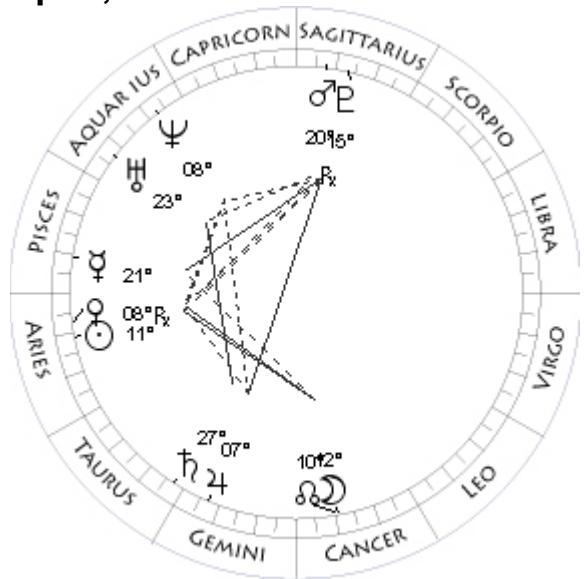

Mar 1, 2001

Apr 1, 2001

Mar 1, 2001

Mo|21Ta25 - 4°02	Ea|10Vi59 - 0°00
Su|10Pi58 - 0°00	Me|00Sc45 + 1°10
Me|16Aq11 + 1°10	Ve|23Le01 + 5°52
Ve|16Ar37 + 5°52	Ma|29Li15 + 0°52
Ma|07Sa26 + 0°52	Ju|14Ge23 - 0°34
Ju|03Ge12 - 0°34	Sa|01Ge14 - 1°55
Sa|25Ta13 - 1°55	Ur|21Aq03 - 0°41
Ur|21Aq58 - 0°41	Ne|06Aq30 + 0°10
Ne|07Aq32 + 0°10	Pl|13Sa36 +10°30
Pl|15Sa13 +10°30	No|12Cn34 - 0°00

Apr 1, 2001

Mo|12Cn27 + 0°09	Ea|11Li50 - 0°00
Su|11Ar50 - 0°00	Me|21Pi56 - 2°24
Me|21Pi56 - 2°24	Ve|13Li17 + 7°45
Ve|08Ar05 + 7°45R	Ma|14Sc15 + 0°18
Ma|20Sa51 + 0°18	Ju|17Ge06 - 0°28
Ju|07Ge42 - 0°28	Sa|02Ge23 - 1°48
Sa|27Ta50 - 1°48	Ur|21Aq23 - 0°41
Ur|23Aq31 - 0°41	Ne|06Aq41 + 0°09
Ne|08Aq23 + 0°09	Pl|13Sa48 +10°38
Pl|15Sa15 +10°38R	No|10Cn55 - 0°00