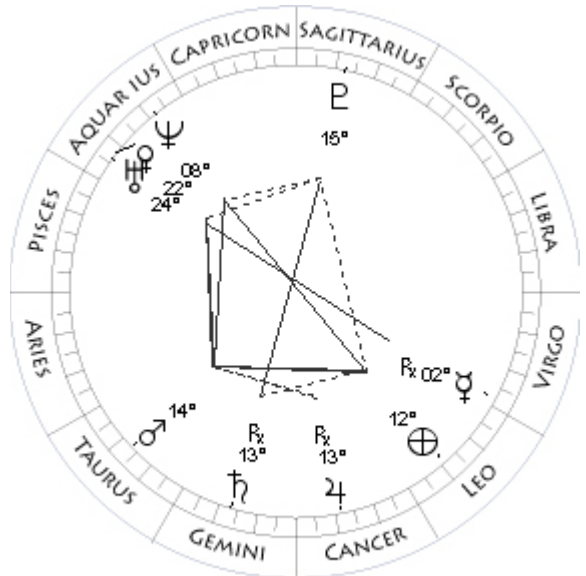

Jan 1, 2002

Feb 1, 2002

Jan 1, 2002

Mo|08Le22 + 3°28	Ea|10Cn54 - 0°00
Su|10Cp54 - 0°00	Me|10Pi15 - 2°01
Me|26Cp22 - 2°01	Ve|03Cp37 - 0°25
Ve|07Cp48 - 0°25	Ma|26Ar27 - 0°42
Ma|17Pi15 - 0°42	Ju|10Cn35 + 0°00R
Ju|10Cn35 + 0°00R	Ju|10Cn39 + 0°00
Sa|09Ge17 - 1°48R	Sa|12Ge33 - 1°48
Ur|22Aq29 - 0°42	Ur|24Aq22 - 0°42
Ne|07Aq29 + 0°06	Ne|08Aq20 + 0°06
Pl|16Sa05 + 9°45	Pl|15Sa34 + 9°45
No|26Ge22 - 0°00	

Feb 1, 2002

Mo|02Li00 + 5°06	Ea|12Le27 - 0°00
Su|12Aq27 - 0°00	Me|02Aq09 + 3°34R
Me|02Aq09 + 3°34R	Ve|22Aq38 - 1°19
Ve|16Aq46 - 1°19	Ma|09Ar51 - 0°08
Ma|09Ar51 - 0°08	Ma|14Ta29 - 0°08
Ju|06Cn54 + 0°05R	Ju|13Cn15 + 0°05
Sa|08Ge04 - 1°41R	Sa|13Ge42 - 1°41
Ur|24Aq07 - 0°42	Ur|24Aq42 - 0°42
Ne|08Aq38 + 0°06	Ne|08Aq31 + 0°06
Pl|17Sa03 + 9°49	Pl|15Sa46 + 9°49
No|24Ge43 - 0°00