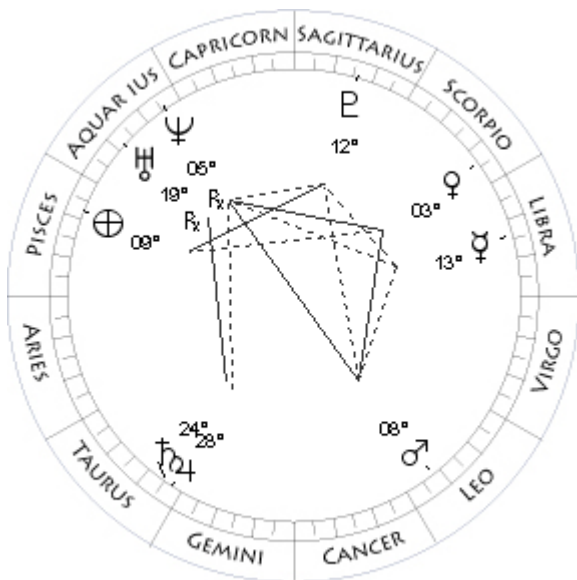

Oct 1, 2000

Sep 1, 2000

Mo|19Li57 + 5°08	Ea|09Pi21 - 0°00
Su|09Vi21 - 0°00	Me|13Li34 + 1°12
Me|19Vi00 + 1°12	Ve|03Sc43 + 1°05
Ve|01Li40 + 1°05	Ma|08Le35 + 1°10
Ma|20Le11 + 1°10	Ju|28Ta21 - 0°53
Ju|09Ge58 - 0°53	Sa|24Ta36 - 2°11
Sa|00Ge52 - 2°11	Ur|19Aq05 - 0°44
Ur|18Aq01 - 0°44R	Ne|05Aq24 + 0°12
Ne|04Aq18 + 0°12R	Pl|12Sa25 +10°48
Pl|10Sa13 +10°48	No|22Cn09 - 0°00

Oct 1, 2000

Mo|24Sc16 + 4°13	Ea|08Ar37 - 0°00
Su|08Li37 - 0°00	Me|11Cp57 - 2°23
Me|03Sc32 - 2°23	Ve|21Sa34 - 0°09
Ve|08Sc23 - 0°09	Ma|21Le51 + 1°15
Ma|09Vi07 + 1°15	Ju|01Ge02 - 0°56
Ju|11Ge13 - 0°56R	Sa|25Ta42 - 2°16
Sa|00Ge39 - 2°16R	Ur|19Aq24 - 0°44
Ur|17Aq09 - 0°44R	Ne|05Aq35 + 0°12
Ne|03Aq52 + 0°12R	Pl|12Sa36 +10°35
Pl|10Sa39 +10°35	No|20Cn34 - 0°00