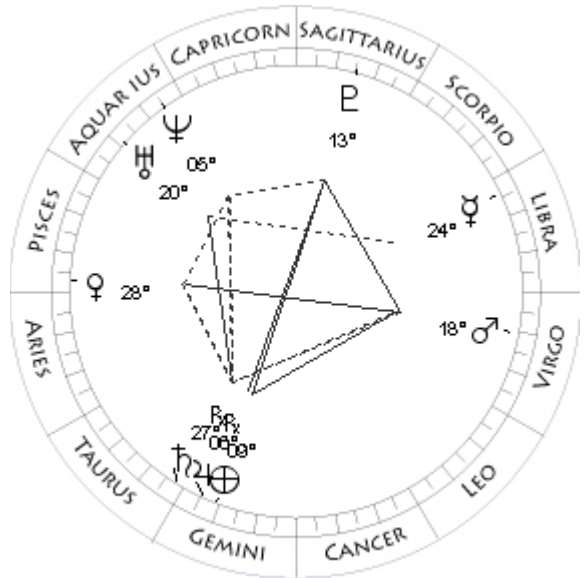

Nov 1, 2000

Dec 1, 2000

Nov 1, 2000

Mo|08Cp57 + 0°47	Ea|09Ta23 - 0°00
Su|09Sc23 - 0°00	Me|21Ta19 + 0°10
Me|03Sc59 + 0°10R	Ve|10Aq37 - 1°38
Ve|16Sa03 - 1°38	Ma|05Vi25 + 1°18
Ma|28Vi25 + 1°18	Ju|03Ge48 - 0°57
Ju|09Ge28 - 0°57R	Sa|26Ta50 - 2°19
Sa|28Ta55 - 2°19R	Ur|19Aq44 - 0°43
Ur|16Aq55 - 0°43	Ne|05Aq46 + 0°11
Ne|03Aq53 + 0°11	Pl|12Sa49 +10°25
Pl|11Sa32 +10°25	No|18Cn55 - 0°00

Dec 1, 2000

Mo|10Aq34 - 2°11	Ea|09Ge37 - 0°00
Su|09Sa37 - 0°00	Me|24Li06 + 0°56
Me|26Sc24 + 0°56	Ve|28Pi10 - 2°22
Ve|21Cp56 - 2°22	Ma|18Vi32 + 1°18
Ma|16Li46 + 1°18	Ju|06Ge27 - 0°54
Ju|05Ge41 - 0°54R	Sa|27Ta56 - 2°18
Sa|26Ta31 - 2°18R	Ur|20Aq04 - 0°42
Ur|17Aq26 - 0°42	Ne|05Aq57 + 0°11
Ne|04Aq25 + 0°11	Pl|13Sa00 +10°19
Pl|12Sa39 +10°19	No|17Cn20 - 0°00