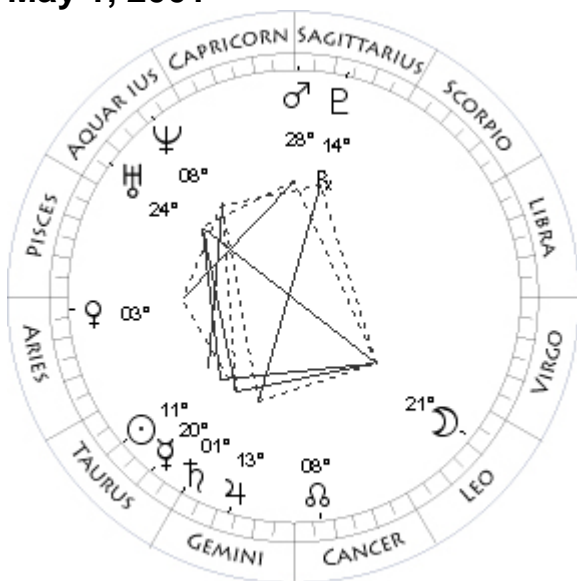

May 1, 2001

Jun 1, 2001

May 1, 2001

Mo|21Le32 + 3°31	Ea|11Sc11 - 0°00
Su|11Ta11 - 0°00	Me|22Ge58 + 0°59
Me|20Ta34 + 0°59	Ve|01Sa23 + 1°35
Ve|03Ar47 + 1°35	Ma|29Sc27 - 0°44
Ma|28Sa26 - 0°44	Ju|19Ge42 - 0°24
Ju|13Ge36 - 0°24	Sa|03Ge29 - 1°44
Sa|01Ge18 - 1°44	Ur|21Aq42 - 0°42
Ur|24Aq31 - 0°42	Ne|06Aq52 + 0°09
Ne|08Aq46 + 0°09	Pl|13Sa59 +10°43
Pl|14Sa47 +10°43R	No|09Cn20 - 0°00
No|09Cn20 - 0°00	

Jun 1, 2001

Mo|14Li38 + 5°11	Ea|11Sa04 - 0°00
Su|11Ge04 - 0°00	Me|13Sc12 + 0°26
Me|29Ge41 + 0°26	Ve|20Cp32 - 2°08
Ve|25Ar26 - 2°08	Ma|15Sa59 - 2°32
Ma|26Sa21 - 2°32R	Ju|22Ge24 - 0°20
Ju|20Ge31 - 0°20	Sa|04Ge38 - 1°41
Sa|05Ge16 - 1°41	Ur|22Aq03 - 0°44
Ur|24Aq50 - 0°44R	Ne|07Aq03 + 0°09
Ne|08Aq40 + 0°09R	Pl|14Sa11 +10°44
Pl|14Sa01 +10°44R	No|07Cn41 - 0°00
No|07Cn41 - 0°00