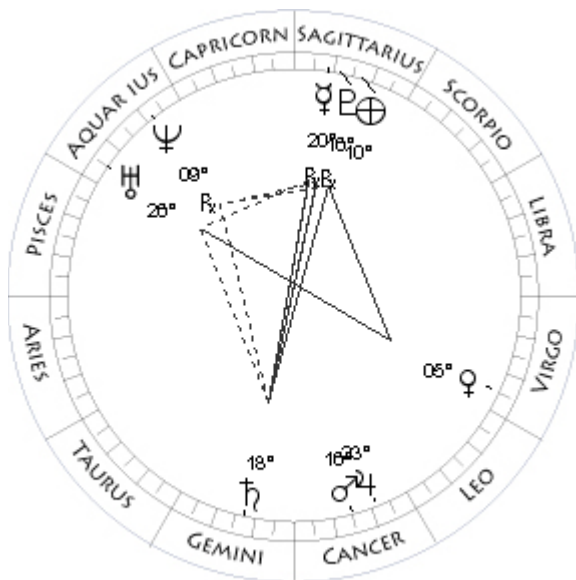

Jun 1, 2002

May 1, 2002

Mo|08Cp15 - 1°46	Ea|10Sc57 - 0°00
Su|10Ta56 - 0°00	Me|07Vi25 + 2°36
Me|01Ge28 + 2°36	Ve|15Cn02 + 0°47
Ve|07Ge00 + 0°47	Ma|01Cn23 + 0°50
Ma|12Ge03 + 0°50	Ju|20Cn39 + 0°13
Ju|11Cn01 + 0°13	Sa|17Ge01 - 1°22
Sa|13Ge34 - 1°22	Ur|25Aq40 - 0°43
Ur|28Aq25 - 0°43	Ne|09Aq03 + 0°05
Ne|10Aq58 + 0°05	Pl|16Sa21 +10°07
Pl|17Sa12 +10°07R	No|20Ge00 - 0°00

Jun 1, 2002

Mo|24Aq06 - 4°50	Ea|10Sa50 - 0°00
Su|10Ge49 - 0°00	Me|20Sa09 - 3°05
Me|03Ge05 - 3°05R	Ve|05Vi23 + 1°51
Ve|14Cn15 + 1°51	Ma|16Cn14 + 1°00
Ma|02Cn39 + 1°00	Ju|23Cn13 + 0°15
Ju|16Cn41 + 0°15	Sa|18Ge10 - 1°18
Sa|17Ge26 - 1°18	Ur|26Aq00 - 0°45
Ur|28Aq50 - 0°45	Ne|09Aq14 + 0°05
Ne|10Aq54 + 0°05R	Pl|16Sa33 +10°08
Pl|16Sa27 +10°08R	No|18Ge22 - 0°00