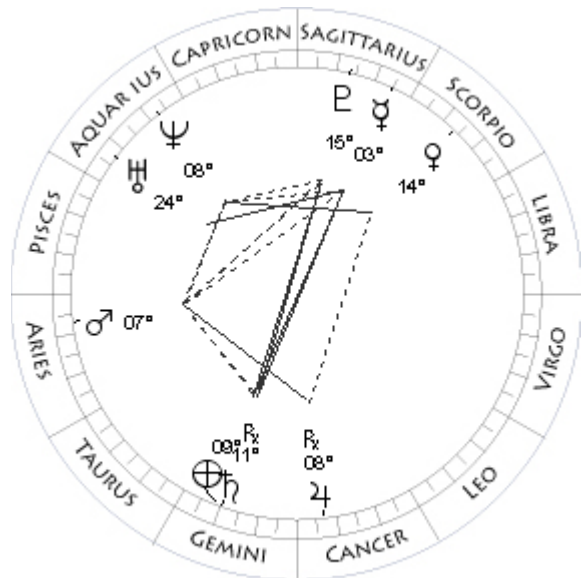

Nov 1, 2001

Dec 1, 2001

Nov 1, 2001

Mo|12Ta12 - 3°41	Ea|09Ta08 - 0°00
Su|09Sc08 - 0°00	Me|11Le29 + 2°10
Me|21Li04 + 2°10	Ve|26Vi00 + 1°31
Ve|21Li11 + 1°31	Ma|18Pi48 - 2°05
Ma|03Aq17 - 2°05	Ju|05Cn30 - 0°07
Ju|15Cn41 - 0°07R	Sa|10Ge18 - 1°53
Sa|13Ge52 - 1°53R	Ur|23Aq42 - 0°44
Ur|20Aq55 - 0°44	Ne|07Aq58 + 0°07
Ne|06Aq04 + 0°07	Pl|15Sa11 + 9°52
Pl|13Sa49 + 9°52	No|29Ge35 - 0°00

Dec 1, 2001

Mo|17Ge13 - 0°55	Ea|09Ge22 - 0°00
Su|09Sa22 - 0°00	Me|03Sa27 - 0°35
Me|07Sa29 - 0°35	Ve|14Sc19 + 0°47
Ve|28Sc48 + 0°47	Ma|24Aq37 - 1°22
Ma|24Aq37 - 1°22	Ju|08Cn03 - 0°04
Ju|14Cn19 - 0°04R	Sa|11Ge24 - 1°53
Sa|11Ge39 - 1°53R	Ur|24Aq02 - 0°43
Ur|21Aq20 - 0°43	Ne|08Aq09 + 0°07
Ne|06Aq34 + 0°07	Pl|15Sa22 + 9°47
Pl|14Sa55 + 9°47	No|28Ge00 - 0°00