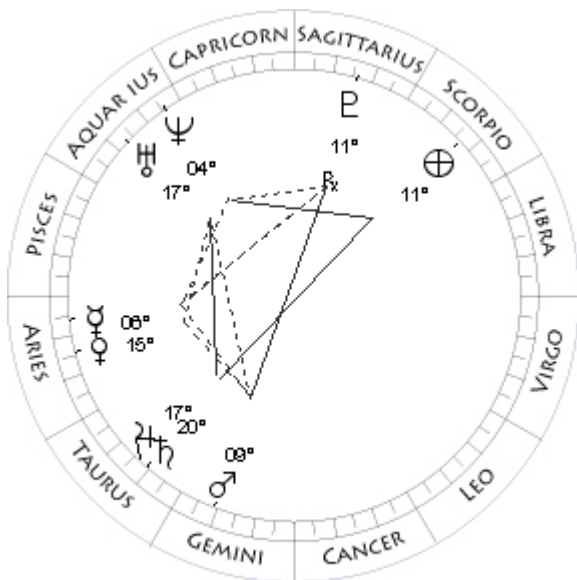

Jun 1, 2000

May 1, 2000

Mo|06Ar13 - 4°41	Ea|11Sc25 - 0°00
Su|11Ta25 - 0°00	Me|06Ar32 - 1°15
Me|02Ta42 - 1°15	Ve|15Ar11 - 1°17
Ve|00Ta29 - 1°17	Ma|09Ge34 + 0°24
Ma|28Ta23 + 0°24	Ju|17Ta17 - 0°52
Ju|16Ta18 - 0°52	Sa|20Ta07 - 2°00
Sa|19Ta15 - 2°00	Ur|17Aq44 - 0°41
Ur|20Aq36 - 0°41	Ne|04Aq40 + 0°13
Ne|06Aq35 + 0°13	Pl|11Sa36 +11°18
Pl|12Sa21 +11°18R	No|28Cn40 - 0°00
No|28Cn40 - 0°00	

Jun 1, 2000

Mo|27Ta09 - 4°23	Ea|11Sa18 - 0°00
Su|11Ge18 - 0°00	Me|28Vi10 + 2°08
Me|03Cn25 + 2°08	Ve|04Ge49 - 0°17
Ve|08Ge36 - 0°17	Ma|25Ge25 + 0°40
Ma|19Ge51 + 0°40	Ju|20Ta05 - 0°51
Ju|23Ta37 - 0°51	Sa|21Ta14 - 2°00
Sa|23Ta12 - 2°00	Ur|18Aq05 - 0°42
Ur|20Aq48 - 0°42R	Ne|04Aq51 + 0°13
Ne|06Aq26 + 0°13R	Pl|11Sa49 +11°18
Pl|11Sa34 +11°18R	No|27Cn01 - 0°00
No|27Cn01 - 0°00