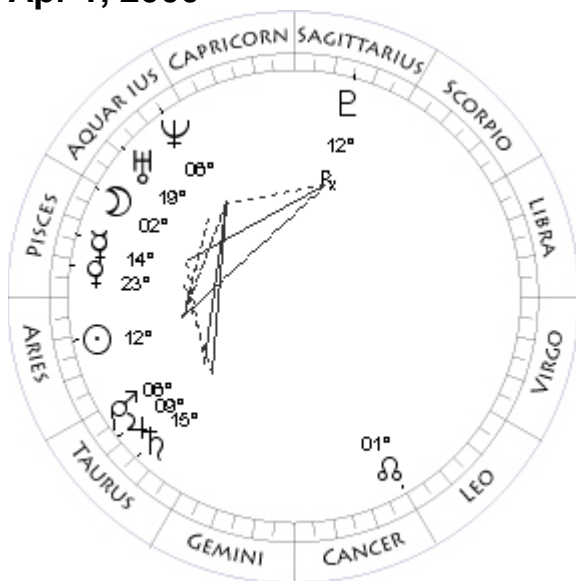

Mar 1, 2000

Apr 1, 2000

Mar 1, 2000

Mo|17Cp23 + 1°25	
Su|11Pi13 - 0°00	Ea|11Vi13 - 0°00
Me|11Pi29 + 3°42R	Me|10Vi45 + 3°42
Ve|15Aq12 - 0°37	Ve|08Cp30 - 0°37
Ma|13Ar59 - 0°18	Ma|05Ta49 - 0°18
Ju|02Ta47 - 1°00	Ju|11Ta46 - 1°00
Sa|12Ta27 - 2°10	Sa|17Ta54 - 2°10
Ur|18Aq11 - 0°40	Ur|17Aq04 - 0°40
Ne|05Aq24 + 0°14	Ne|04Aq18 + 0°14
Pl|12Sa52 +11°04	Pl|11Sa12 +11°04
No|01Le53 - 0°00	

Apr 1, 2000

Mo|02Pi00 - 2°36	
Su|12Ar04 - 0°00	Ea|12Li04 - 0°00
Me|14Pi35 - 1°55	Me|22Sa06 - 1°55
Ve|23Pi30 - 1°27	Ve|27Aq32 - 1°27
Ma|06Ta55 + 0°05	Ma|23Ta24 + 0°05
Ju|09Ta18 - 0°55	Ju|14Ta34 - 0°55
Sa|15Ta34 - 2°04	Sa|19Ta01 - 2°04
Ur|19Aq41 - 0°40	Ur|17Aq25 - 0°40
Ne|06Aq13 + 0°13	Ne|04Aq29 + 0°13
Pl|12Sa51 +11°12R	Pl|11Sa25 +11°12
No|00Le15 - 0°00