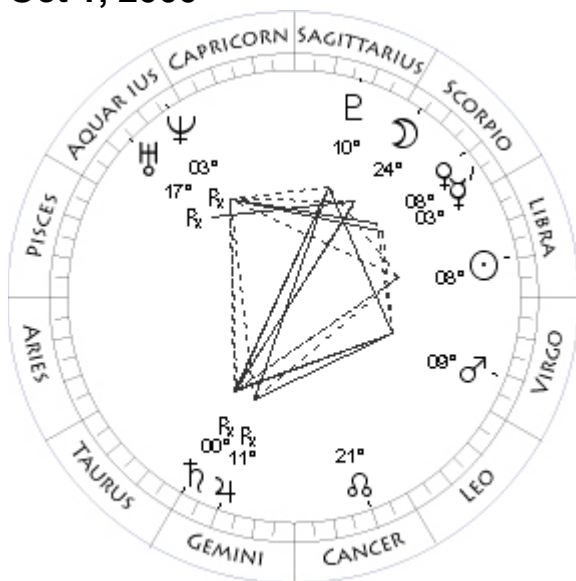

Oct 1, 2000

Sep 1, 2000

Mo|19Li57 + 5°08	Ea|09Pi21 - 0°00
Su|09Vi21 - 0°00	Me|13Li34 + 1°12
Me|19Vi00 + 1°12	Ve|03Sc43 + 1°05
Ve|01Li40 + 1°05	Ma|08Le35 + 1°10
Ma|20Le11 + 1°10	Ju|28Ta21 - 0°53
Ju|09Ge58 - 0°53	Sa|24Ta36 - 2°11
Sa|00Ge52 - 2°11	Ur|19Aq05 - 0°44
Ur|18Aq01 - 0°44R	Ne|05Aq24 + 0°12
Ne|04Aq18 + 0°12R	Pl|12Sa25 +10°48
Pl|10Sa13 +10°48	No|22Cn09 - 0°00

Oct 1, 2000

Mo|24Sc16 + 4°13	Ea|08Ar37 - 0°00
Su|08Li37 - 0°00	Me|11Cp57 - 2°23
Me|03Sc32 - 2°23	Ve|21Sa34 - 0°09
Ve|08Sc23 - 0°09	Ma|21Le51 + 1°15
Ma|09Vi07 + 1°15	Ju|01Ge02 - 0°56
Ju|11Ge13 - 0°56R	Sa|25Ta42 - 2°16
Sa|00Ge39 - 2°16R	Ur|19Aq24 - 0°44
Ur|17Aq09 - 0°44R	Ne|05Aq35 + 0°12
Ne|03Aq52 + 0°12R	Pl|12Sa36 +10°35
Pl|10Sa39 +10°35	No|20Cn34 - 0°00