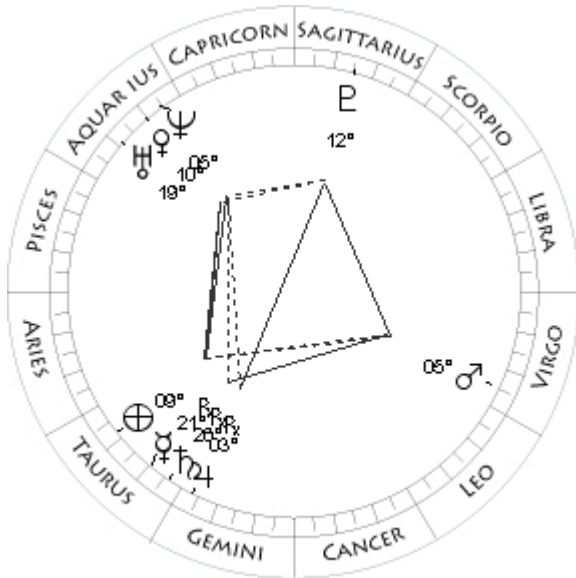

Nov 1, 2000

Dec 1, 2000

Nov 1, 2000

Mo|08Cp57 + 0°47	Ea|09Ta23 - 0°00
Su|09Sc23 - 0°00	Me|21Ta19 + 0°10
Me|03Sc59 + 0°10R	Ve|10Aq37 - 1°38
Ve|16Sa03 - 1°38	Ma|05Vi25 + 1°18
Ma|28Vi25 + 1°18	Ju|03Ge48 - 0°57
Ju|09Ge28 - 0°57R	Sa|26Ta50 - 2°19
Sa|28Ta55 - 2°19R	Ur|19Aq44 - 0°43
Ur|16Aq55 - 0°43	Ne|05Aq46 + 0°11
Ne|03Aq53 + 0°11	Pl|12Sa49 +10°25
Pl|11Sa32 +10°25	No|18Cn55 - 0°00

Dec 1, 2000

Mo|10Aq34 - 2°11	Ea|09Ge37 - 0°00
Su|09Sa37 - 0°00	Me|24Li06 + 0°56
Me|26Sc24 + 0°56	Ve|28Pi10 - 2°22
Ve|21Cp56 - 2°22	Ma|18Vi32 + 1°18
Ma|16Li46 + 1°18	Ju|06Ge27 - 0°54
Ju|05Ge41 - 0°54R	Sa|27Ta56 - 2°18
Sa|26Ta31 - 2°18R	Ur|20Aq04 - 0°42
Ur|17Aq26 - 0°42	Ne|05Aq57 + 0°11
Ne|04Aq25 + 0°11	Pl|13Sa00 +10°19
Pl|12Sa39 +10°19	No|17Cn20 - 0°00