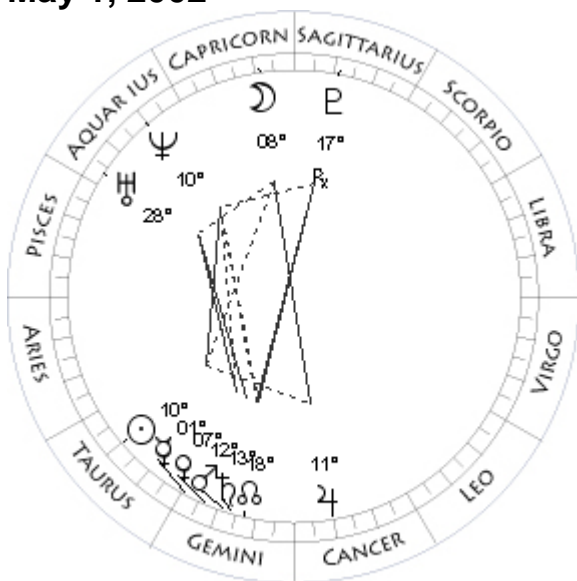

May 1, 2002

Jun 1, 2002

May 1, 2002

Mo|08Cp15 - 1°46	Ea|10Sc57 - 0°00
Su|10Ta56 - 0°00	Me|07Vi25 + 2°36
Me|01Ge28 + 2°36	Ve|15Cn02 + 0°47
Ve|07Ge00 + 0°47	Ma|01Cn23 + 0°50
Ma|12Ge03 + 0°50	Ju|20Cn39 + 0°13
Ju|11Cn01 + 0°13	Sa|17Ge01 - 1°22
Sa|13Ge34 - 1°22	Ur|25Aq40 - 0°43
Ur|28Aq25 - 0°43	Ne|09Aq03 + 0°05
Ne|10Aq58 + 0°05	Pl|16Sa21 +10°07
Pl|17Sa12 +10°07R	No|20Ge00 - 0°00

Jun 1, 2002

Mo|24Aq06 - 4°50	Ea|10Sa50 - 0°00
Su|10Ge49 - 0°00	Me|20Sa09 - 3°05
Me|03Ge05 - 3°05R	Ve|05Vi23 + 1°51
Ve|14Cn15 + 1°51	Ma|16Cn14 + 1°00
Ma|02Cn39 + 1°00	Ju|23Cn13 + 0°15
Ju|16Cn41 + 0°15	Sa|18Ge10 - 1°18
Sa|17Ge26 - 1°18	Ur|26Aq00 - 0°45
Ur|28Aq50 - 0°45	Ne|09Aq14 + 0°05
Ne|10Aq54 + 0°05R	Pl|16Sa33 +10°08
Pl|16Sa27 +10°08R	No|18Ge22 - 0°00