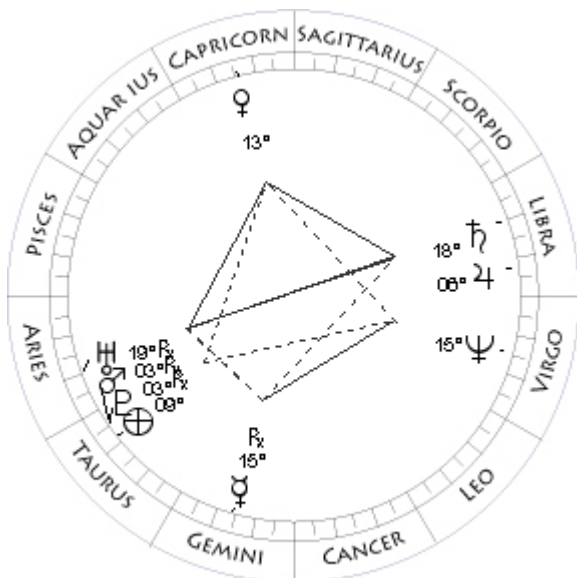

Nov 1, 2009

Dec 1, 2009

Nov 1, 2009

Mo|16Ge58 + 5°05	Ea|09Ta23 - 0°00
Su|09Sc23 - 0°00	Me|15Ge15 + 1°14
Me|25Li47 + 1°14R	Ve|13Cp48 - 0°45
Ve|06Sa02 - 0°45	Ma|03Ta42 - 1°40
Ma|21Ar18 - 1°40R	Ju|06Li25 + 1°07
Ju|11Li20 + 1°07	Sa|18Li00 + 2°15
Sa|19Li58 + 2°15	Ur|19Ar54 - 0°40
Ur|18Ar54 - 0°40R	Ne|15Vi13 + 0°55
Ne|16Vi43 + 0°55	Pl|03Ta43 -17°12
Pl|04Ta40 -17°12R	No|24Pi09 - 0°00

Dec 1, 2009

Mo|22Cn49 + 4°22	Ea|09Ge36 - 0°00
Su|09Sa36 - 0°00	Me|07Sc14 + 0°29
Me|29Sc48 + 0°29	Ve|01Pi15 - 1°49
Ve|12Cp58 - 1°49	Ma|20Ta56 + 0°03
Ma|20Ar27 + 0°03	Ju|08Li41 + 1°11
Ju|16Li57 + 1°11	Sa|18Li59 + 2°19
Sa|23Li14 + 2°19	Ur|20Ar13 - 0°39
Ur|18Ar00 - 0°39R	Ne|15Vi24 + 0°57
Ne|17Vi15 + 0°57	Pl|03Ta48 -17°08
Pl|04Ta08 -17°08R	No|22Pi34 - 0°00