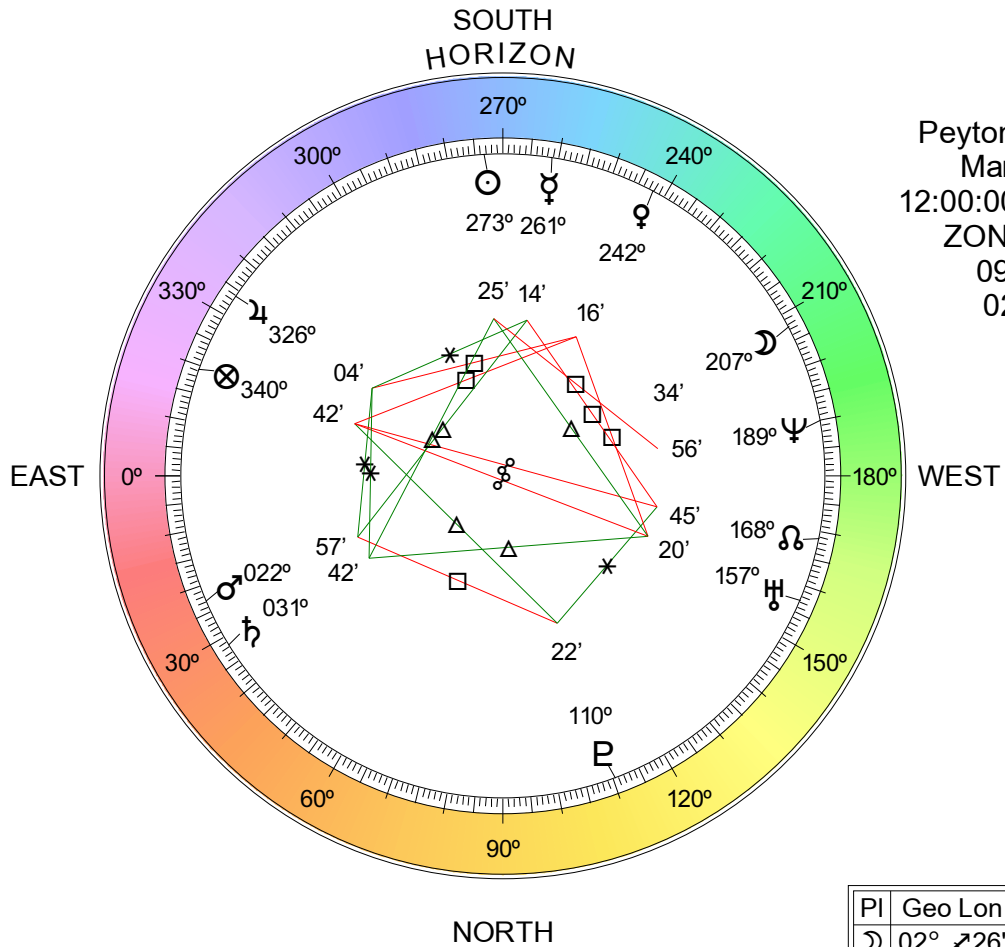

Relocation

Peyton Manning
Mar 24, 1976
12:00:00 PM CST
ZONE: +06:00
090W04'30"
029N57'16"

Tuesday Mar 24, 1976
12:00:00 PM CST +06:00
New Orleans, LA
090W04'30" 029N57'16"
LMT: 00:00:18>
ST: 00h09m02s
RAMC: 002°16'
Local Apparent Time: 23:54:09
Sunrise (aprox.): 18:02 CST
Sunset (aprox.): --:--

Closest Aspects			
♃♁A	00°17's	♃♁♂	04°37'a
♃♁A	01°13'a	♀♁♃	04°49's
♃♁♃	01°30'a	♀♁♁	05°04'a
♃♁♁	01°36'a	♀♁A	05°06's
♃♁♁	01°42's	♃♁A	05°21's
♀♁♂	01°42's	♃♁♁	05°38's
♁♁♃	01°43'a	♃♁♃	05°38's
♃♁♁	02°26's	♃♁♁	05°51's
♀♁♁	02°29's	♃♁A	05°59'a
♂♁♃	02°35'a	♀♁♃	06°12'a
♂♁♃	03°07'a	♁♁♀	06°32'a
♁♁♁	03°23'a	♂♁♁	07°03'a
♂♁A	03°24's	♁♁A	07°04'a
♁♁♁	03°25's	♃♁♃	07°12's
♁♁A	03°39'a	♁♁♁	07°20'a
♁♁♁	03°55'a	♁♁♁	08°03'a
♃♁♁	03°56'a	♀♁♁	08°27's
♃♁♃	04°08'a	♂♁♃	08°45's

PI	Geo Lon	Decl.
♃	02° 26'	+13° 43'
♁	26° 35'	+61° 41'
♀	08° 46'	+56° 32'
♂	27° 44'	+47° 53'
♁	07° 03'	+11° 50'
♃	03° 56'	+59° 08'
♃	28° 18'	-09° 49'
♁	22° 40'	-56° 03'
♀	20° 04'	-26° 38'
♃	09° 38'	-45° 56'
♁	11° 15'	-50° 57'
♁	00° 00'	+61° 01'
A	03° 39'	+00° 00''